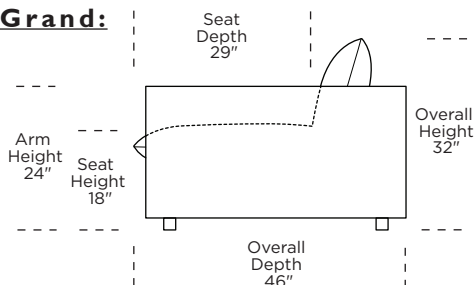

ESPEN

Studio:

Grand:

Studio:

Grand:

Note: Dashed horizontal line (---) indicates seam on leather, Ultrasuede® and railroaded fabrics. Dotted vertical line (.....) indicates seam on up the roll fabrics.

Scale: 1/8 inch = 1 foot
All dimensions are approximate and subject to change.
Specify components from the sitting position.