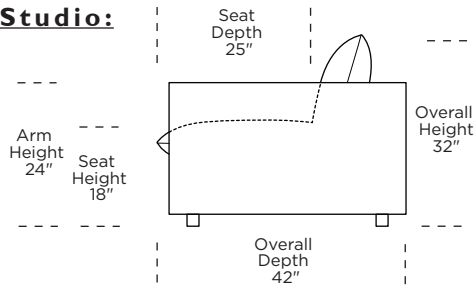

ESPEN

Studio:

Grand:

Studio:

Grand:

Note: Dashed horizontal line (---) indicates seam on leather, Ultrasuede® and railroaded fabrics. Dotted vertical line (.....) indicates seam on up the roll fabrics.

Scale: 1/8 inch = 1 foot
All dimensions are approximate and subject to change.
Specify components from the sitting position.