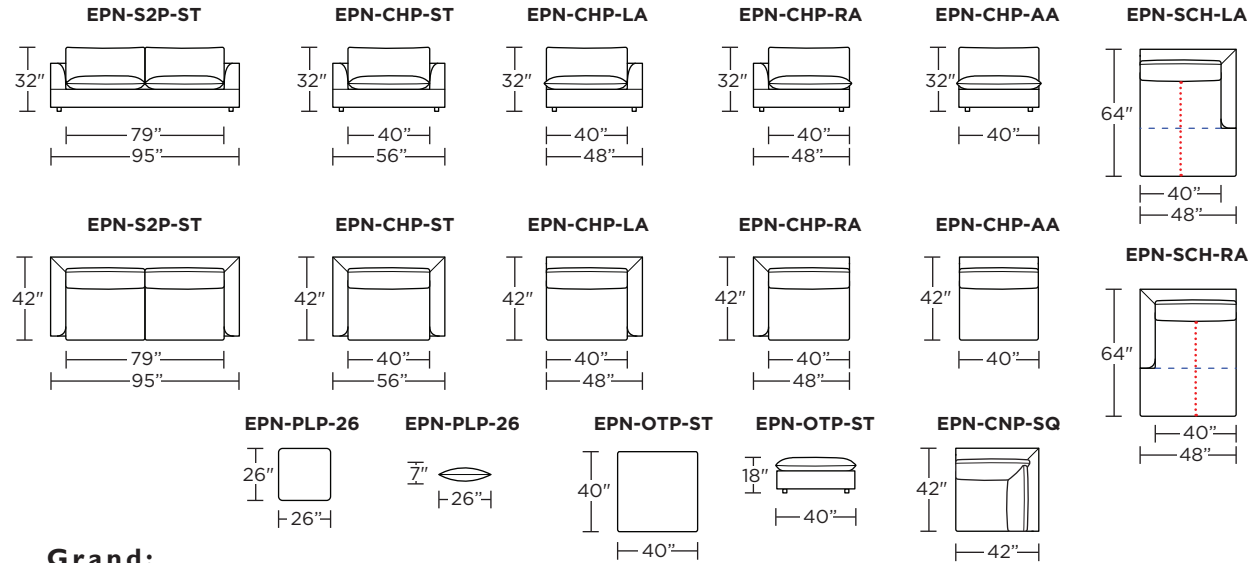

ESPEN

Studio:

Grand:

Studio:

Grand:

Note: Dashed horizontal line (---) indicates seam on leather, Ultrasuede® and railroaded fabrics. Dotted vertical line (.....) indicates seam on up the roll fabrics.

Scale: 1/8 inch = 1 foot
All dimensions are approximate and subject to change.
Specify components from the sitting position.