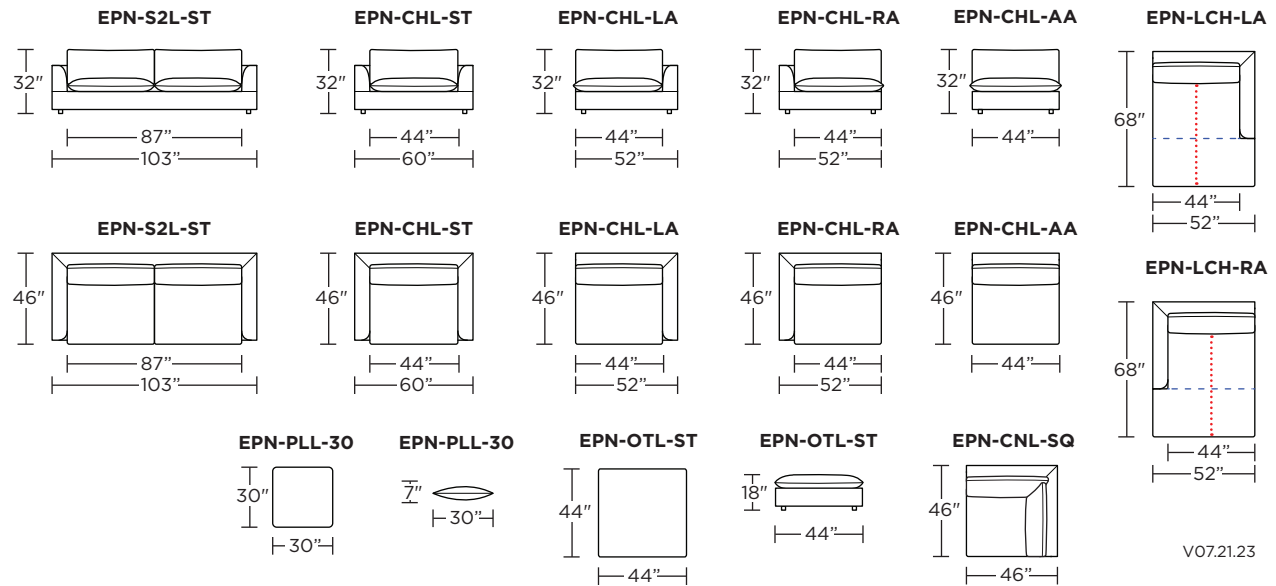

ESPEN

Studio:

Grand:

Studio:

Grand:

Note: Dashed horizontal line (---) indicates seam on leather, Ultrasuede® and railroaded fabrics. Dotted vertical line (.....) indicates seam on up the roll fabrics.

Scale: 1/8 inch = 1 foot
All dimensions are approximate and subject to change.
Specify components from the sitting position.