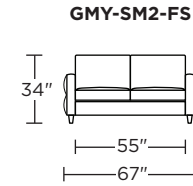

GRAMERCY

Standard Features:

- Premium high-density, high-resiliency foam seat
- Loose back and tight seat cushions
- Unique seat cushion design doubles as a mattress section
- Zero wall clearance
- Single-needle top-stitch
- Lifetime warranty on frame
- Limited three-year warranty on mechanism
- Quick-ship delivery

Scale: 1/8 inch = 1 foot
All dimensions are approximate and subject to change.
Specify components from the sitting position.