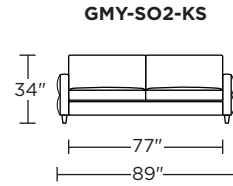

GRAMERCY

Standard Features:

- Premium high-density, high-resiliency foam seat
- Loose back and tight seat cushions
- Unique seat cushion design doubles as a mattress section
- Zero wall clearance
- Single-needle top-stitch
- Lifetime warranty on frame
- Limited three-year warranty on mechanism
- Quick-ship delivery

Scale: 1/8 inch = 1 foot
All dimensions are approximate and subject to change.
Specify components from the sitting position.