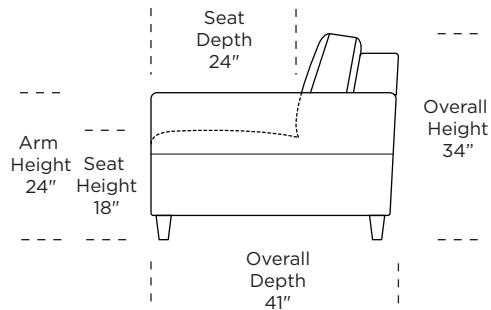

GRAMERCY

Standard Features:

- Premium high-density, high-resiliency foam seat
- Loose back and tight seat cushions
- Unique seat cushion design doubles as a mattress section
- Zero wall clearance
- Single-needle top-stitch
- Lifetime warranty on frame
- Limited three-year warranty on mechanism
- Quick-ship delivery

Scale: 1/8 inch = 1 foot
All dimensions are approximate and subject to change.
Specify components from the sitting position.