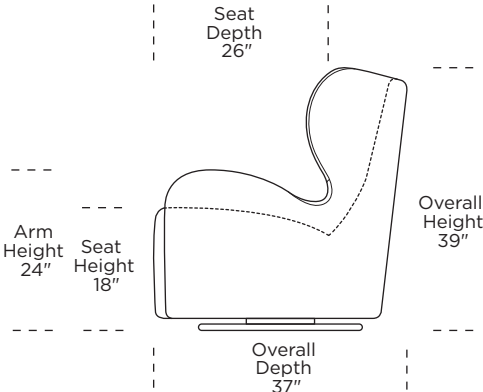

**Standard Features:**

- Advanced unidirectional suspension system
- Premium high-density, high-resiliency foam tight seat
- Double-needle top-stitch
- Lifetime warranty on frame and suspension
- Swivel base

Scale: 1/4 inch = 1 foot  
All dimensions are approximate and subject to change.  
Specify components from the sitting position.