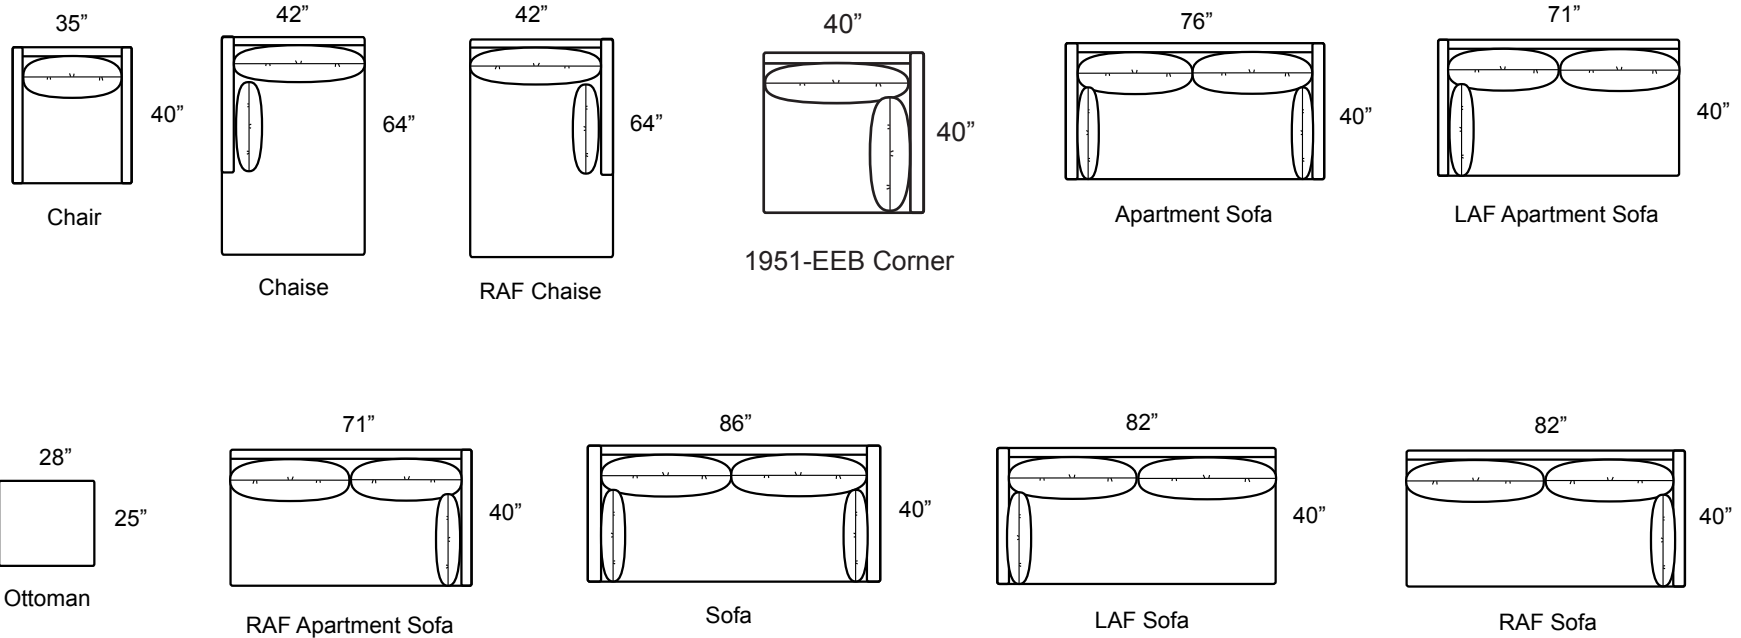

Cambridge Collection

ALEWIFE GROUP

Configurations

STYLE INFORMATION

OVERALL HEIGHT: 36

ARM HEIGHT: 27

BACK HEIGHT: 31

SEAT HEIGHT: 18

SEAT DEPTH: 23

OTTOMAN HEIGHT: 17

BLEND DOWN SEATS, BACKS, AND TOSS PILLOWS