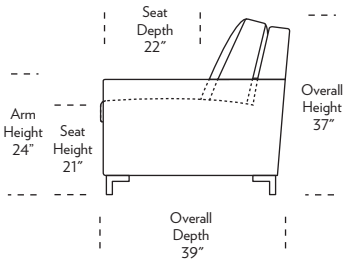

BRYSON

Standard Comfort Sleeper®

Features:

- Featuring the patented Tiffany 24/7™ platform sleep system
- Room to stretch out with true 80 inches of bedroom-length sleeping surface
- Ultimate comfort on four inches of plush, high-density foam mattress
- Zero wall clearance
- Quick-ship delivery
- Double-needle top-stitch
- High-density, high-resiliency foam seat cushions
- Loose back and seat cushions
- Lifetime warranty on frame
- 10-year mechanism warranty
- Metal legs

Mattress Options:

- Premier with Crypton™ ticking
- Gel
- Tempur-Pedic®

Options:

- High-density, high-resiliency foam seat cushions encased in down and down back cushions available
- Wood legs available in Acorn, Espresso or Walnut finish

Please use actual leather, fabric, Crypton®, Sunbrella® and Ultrasuede® swatches when specifying furniture as the colors shown may vary due to the printing process.

* Picture shows left arm seated. Please specify left or right arm seated when ordering.

All orders are in seated position.

† Dotted lines for Queen Plus sizes indicates the number of seats.

All dimensions are approximate and subject to change.

‡ Chaise lifts up to reveal hidden storage space. • Storage