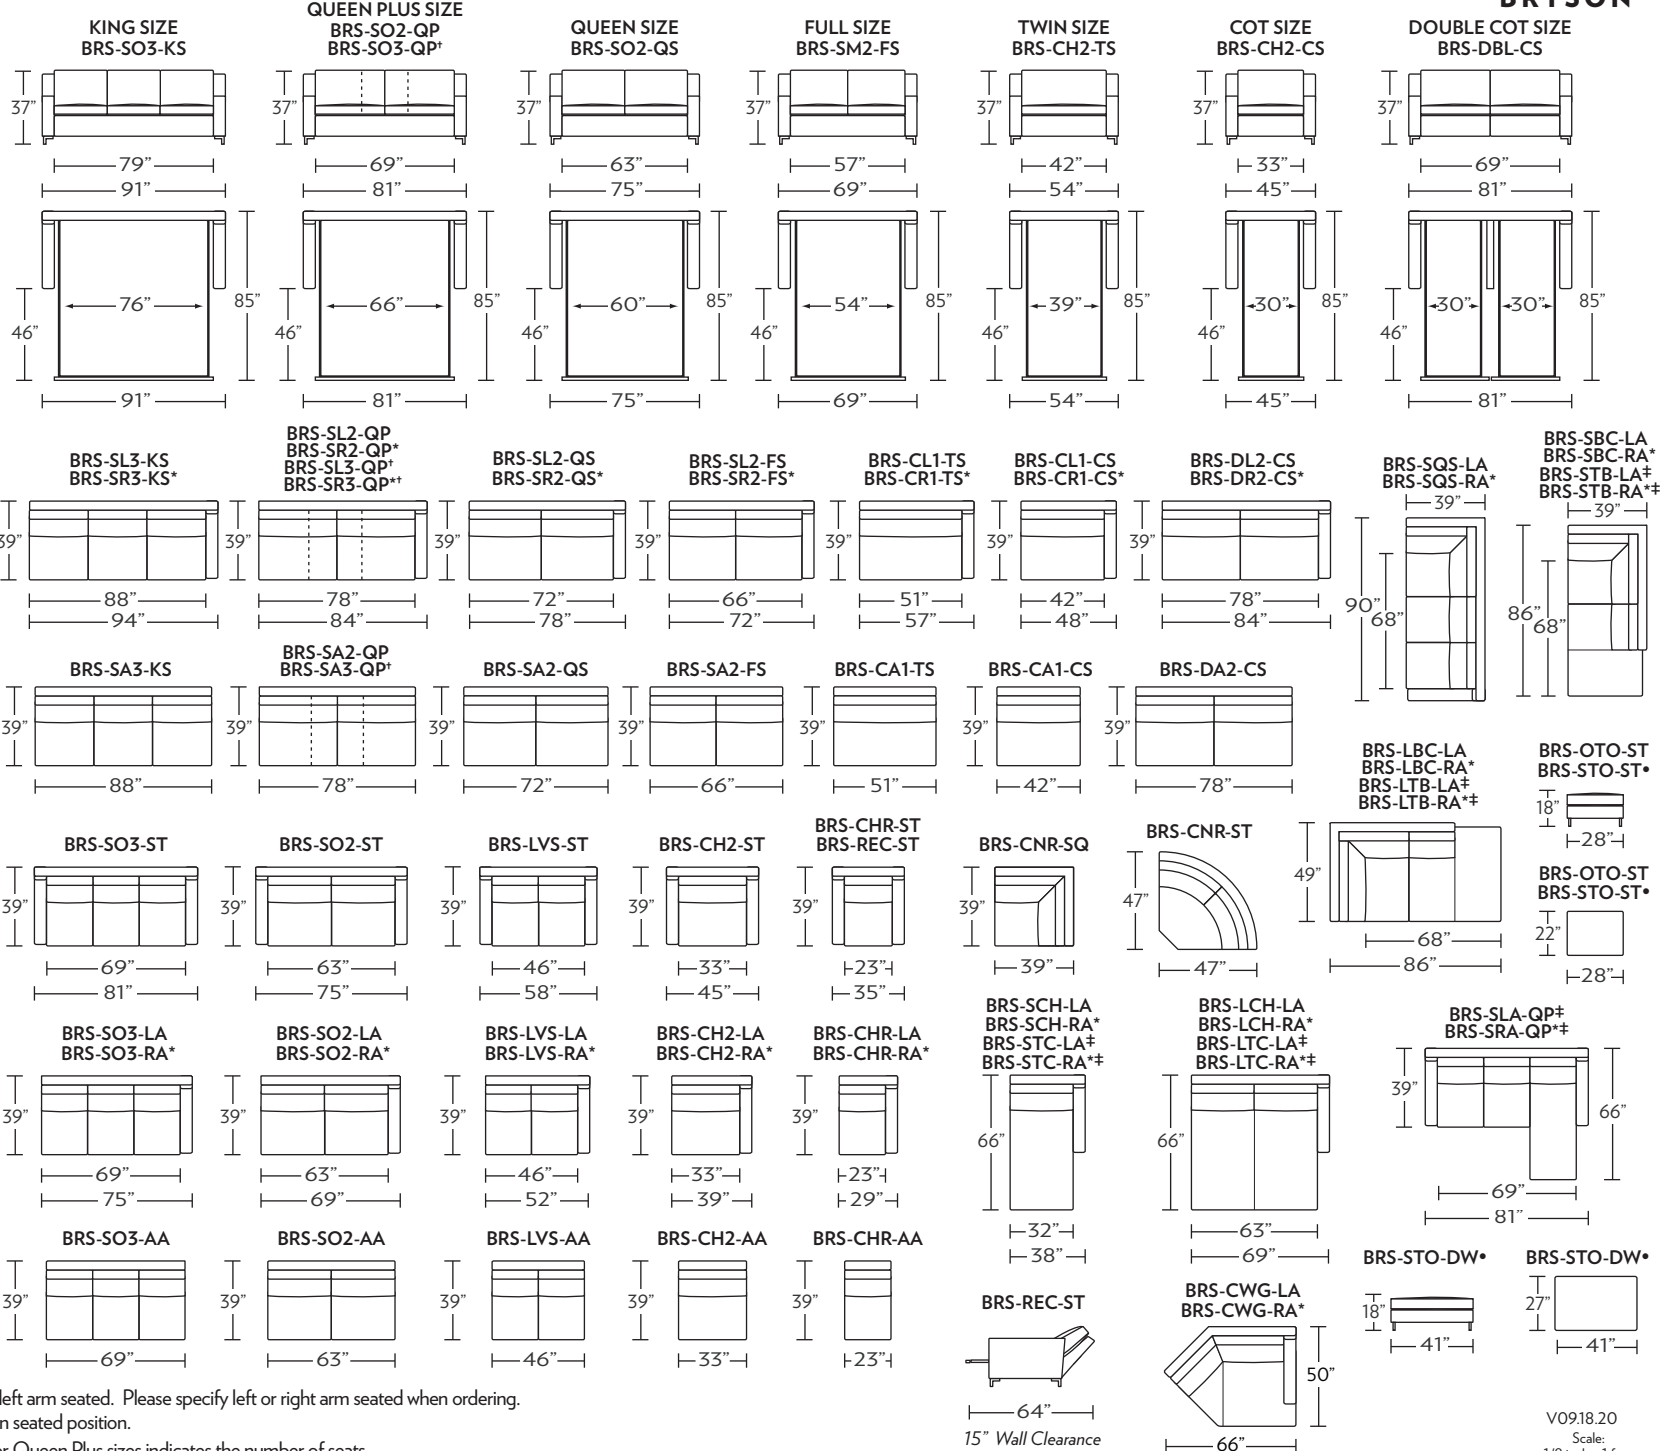

BRYSON

Standard Comfort Sleeper®

Features:

- Featuring the patented Tiffany 24/7™ platform sleep system
- Room to stretch out with true 80 inches of bedroom-length sleeping surface
- Ultimate comfort on four inches of plush, high-density foam mattress
- Zero wall clearance
- Quick-ship delivery
- Double-needle top-stitch
- High-density, high-resiliency foam seat cushions
- Loose back and seat cushions
- Lifetime warranty on frame
- 10-year mechanism warranty
- Metal legs

Mattress Options:

- Premier with Crypton™ ticking
- Gel
- Tempur-Pedic®

Options:

- High-density, high-resiliency foam seat cushions encased in down and down back cushions available
- Wood legs available in Acorn, Espresso or Walnut finish

Please use actual leather, fabric, Crypton®, Sunbrella® and Ultrasuede® swatches when specifying furniture as the colors shown may vary due to the printing process.

* Picture shows left arm seated. Please specify left or right arm seated when ordering.

All orders are in seated position.

† Dotted lines for Queen Plus sizes indicates the number of seats.

All dimensions are approximate and subject to change.

‡ Chaise lifts up to reveal hidden storage space. • Storage