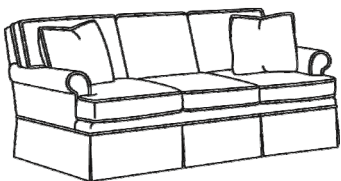

(R) Roll Panel Arm

(S) Sock Arm

BASE STYLES

Kick Pleat Skirt

Drape Skirt
*see price list for upcharge

Tapered Leg

Tapered Leg
with Casters

Turned Leg

Turned Leg
with Casters

CD8805 CHAIR
Width: 35.5"(T-32", E-33")

CD8807 OTTOMAN
27W x 21D x 17.5H

CD8804 LOVESEAT
Width: 63.5"(T-60", E-61.5")

CD8802 APARTMENT SOFA (2 over 2)
Width: 75.5"(T-71.5", E-73")

CD8800-2 SOFA (2 over 2)
Width: 81"(T-77", E-78.5")

CD8800 SOFA (3 over 3)
Width: 81"(T-77", E-78.5")

CD8801-2 LONG SOFA (2 over 2)
Width: 88"(T-84.5", E-86")

CD8801 LONG SOFA (3 over 3)
Width: 88"(T-84.5", E-86")

CD8818 ARMLESS SOFA
Width: 73.5"

CD8816 ARMLESS LOVESEAT Width: 73.5"

CD8810-L Left Arm Corner Sofa
Width: 96"(T-93.5", E-94.5")

CD8810-R Right Arm Corner Sofa
Width: 96"(T-93.5", E-94.5")

CD8811-L Left Arm Sofa
Width: 81.5"(T-79", E-80")

CD8811-R Right Arm Sofa
Width: 81.5"(T-79", E-80")