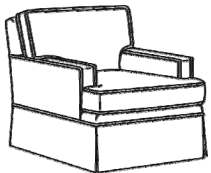

BUILD YOUR STYLE

SEAT CUSHION

T-Cushion

BACK CUSHION

Loose Pillow Box Border Back Cushion (semi-attached also available)

ARM STYLES

(E) English Arm

(T) Track Arm

(R) Roll Panel Arm

(S) Sock Arm

BASE STYLES

Kick Pleat Skirt

Drape Skirt
*see price list for upcharge

Tapered Leg

Tapered Leg
with Casters

Turned Leg

Turned Leg
with Casters

CD8805 CHAIR
Width: 35.5"(T-32", E-33")

CD8807 OTTOMAN
27W x 21D x 17.5H

CD8804 LOVESEAT
Width: 63.5"(T-60", E-61.5")

CD8802 APARTMENT SOFA (2 over 2)
Width: 75.5"(T-71.5", E-73")

CD8800-2 SOFA (2 over 2)
Width: 81"(T-77", E-78.5")

CD8800 SOFA (3 over 3)
Width: 81"(T-77", E-78.5")

CD8801-2 LONG SOFA (2 over 2)
Width: 88"(T-84.5", E-86")

CD8801 LONG SOFA (3 over 3)
Width: 88"(T-84.5", E-86")

CD8818 ARMLESS SOFA
Width: 73.5"

CD8816 ARMLESS LOVESEAT Width: 73.5"