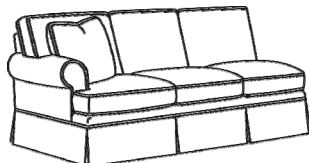

Turned Leg
with Casters

CD8805 CHAIR
Width: 35.5"(T-32", E-33")

CD8807 OTTOMAN
27W x 21D x 17.5H

CD8804 LOVESEAT
Width: 63.5"(T-60", E-61.5")

CD8802 APARTMENT SOFA (2 over 2)
Width: 75.5"(T-71.5", E-73")

CD8800-2 SOFA (2 over 2)
Width: 81"(T-77", E-78.5")

CD8800 SOFA (3 over 3)
Width: 81"(T-77", E-78.5")

CD8801-2 LONG SOFA (2 over 2)
Width: 88"(T-84.5", E-86")

CD8801 LONG SOFA (3 over 3)
Width: 88"(T-84.5", E-86")

CD8818 ARMLESS SOFA
Width: 73.5"

CD8816 ARMLESS LOVESEAT Width: 73.5"

CD8810-L Left Arm Corner Sofa
Width: 96"(T-93.5", E-94.5")

CD8810-R Right Arm Corner Sofa
Width: 96"(T-93.5", E-94.5")

CD8811-L Left Arm Sofa
Width: 81.5"(T-79", E-80")

CD8811-R Right Arm Sofa
Width: 81.5"(T-79", E-80")