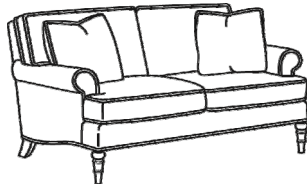

BUILD YOUR STYLE

SEAT CUSHION

T-Cushion

BACK CUSHION

Loose Pillow Box Border Back Cushion (semi-attached also available)

ARM STYLES

(E) English Arm

(T) Track Arm

(R) Roll Panel Arm

(S) Sock Arm

BASE STYLES

Kick Pleat Skirt

Drape Skirt
*see price list for upcharge

Tapered Leg

Tapered Leg
with Casters

Turned Leg

Turned Leg
with Casters

CD8805 CHAIR
Width: 35.5"(T-32", E-33")

CD8807 OTTOMAN
27W x 21D x 17.5H

CD8804 LOVESEAT
Width: 63.5"(T-60", E-61.5")

CD8802 APARTMENT SOFA (2 over 2)
Width: 75.5"(T-71.5", E-73")

CD8800-2 SOFA (2 over 2)
Width: 81"(T-77", E-78.5")

CD8800 SOFA (3 over 3)
Width: 81"(T-77", E-78.5")

CD8801-2 LONG SOFA (2 over 2)
Width: 88"(T-84.5", E-86")

CD8801 LONG SOFA (3 over 3)
Width: 88"(T-84.5", E-86")

CD8818 ARMLESS SOFA
Width: 73.5"

CD8816 ARMLESS LOVESEAT Width: 73.5"