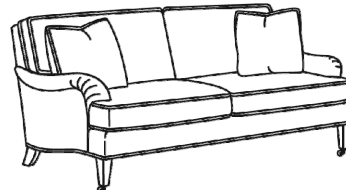

(R) Roll Panel Arm

(S) Sock Arm

BASE STYLES

Kick Pleat Skirt

Drape Skirt
*see price list for upcharge

Tapered Leg

Tapered Leg
with Casters

Turned Leg

Turned Leg
with Casters

CD8805 CHAIR
Width: 35.5"(T-32", E-33")

CD8807 OTTOMAN
27W x 21D x 17.5H

CD8804 LOVESEAT
Width: 63.5"(T-60", E-61.5")

CD8802 APARTMENT SOFA (2 over 2)
Width: 75.5"(T-71.5", E-73")

CD8800-2 SOFA (2 over 2)
Width: 81"(T-77", E-78.5")

CD8800 SOFA (3 over 3)
Width: 81"(T-77", E-78.5")

CD8801-2 LONG SOFA (2 over 2)
Width: 88"(T-84.5", E-86")

CD8801 LONG SOFA (3 over 3)
Width: 88"(T-84.5", E-86")

CD8818 ARMLESS SOFA
Width: 73.5"

CD8816 ARMLESS LOVESEAT Width: 73.5"

CD8810-L Left Arm Corner Sofa
Width: 96"(T-93.5", E-94.5")

CD8810-R Right Arm Corner Sofa
Width: 96"(T-93.5", E-94.5")

CD8811-L Left Arm Sofa
Width: 81.5"(T-79", E-80")

CD8811-R Right Arm Sofa
Width: 81.5"(T-79", E-80")