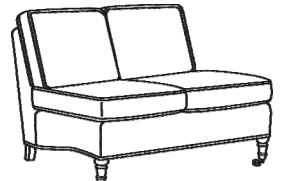

Turned Leg
with Casters

CD8805 CHAIR
Width: 35.5"(T-32", E-33")

CD8807 OTTOMAN
27W x 21D x 17.5H

CD8804 LOVESEAT
Width: 63.5"(T-60", E-61.5")

CD8802 APARTMENT SOFA (2 over 2)
Width: 75.5"(T-71.5", E-73")

CD8800-2 SOFA (2 over 2)
Width: 81"(T-77", E-78.5")

CD8800 SOFA (3 over 3)
Width: 81"(T-77", E-78.5")

CD8801-2 LONG SOFA (2 over 2)
Width: 88"(T-84.5", E-86")

CD8801 LONG SOFA (3 over 3)
Width: 88"(T-84.5", E-86")

CD8818 ARMLESS SOFA
Width: 73.5"

CD8816 ARMLESS LOVESEAT Width: 73.5"

CD8810-L Left Arm Corner Sofa
Width: 96"(T-93.5", E-94.5")

CD8810-R Right Arm Corner Sofa
Width: 96"(T-93.5", E-94.5")

CD8811-L Left Arm Sofa
Width: 81.5"(T-79", E-80")

CD8811-R Right Arm Sofa
Width: 81.5"(T-79", E-80")