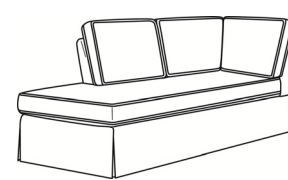

CD8829-L LEFT CORNER SOFA CHAISE Width: 88"