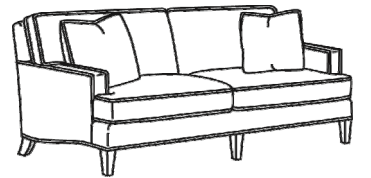

(R) Roll Panel Arm

(S) Sock Arm

BASE STYLES

Kick Pleat Skirt

Drape Skirt
*see price list for upcharge

Tapered Leg

Tapered Leg
with Casters

Turned Leg

Turned Leg
with Casters

CD8805 CHAIR
Width: 35.5"(T-32", E-33")

CD8807 OTTOMAN
27W x 21D x 17.5H

CD8804 LOVESEAT
Width: 63.5"(T-60", E-61.5")

CD8802 APARTMENT SOFA (2 over 2)
Width: 75.5"(T-71.5", E-73")

CD8800-2 SOFA (2 over 2)
Width: 81"(T-77", E-78.5")

CD8800 SOFA (3 over 3)
Width: 81"(T-77", E-78.5")

CD8801-2 LONG SOFA (2 over 2)
Width: 88"(T-84.5", E-86")

CD8801 LONG SOFA (3 over 3)
Width: 88"(T-84.5", E-86")

CD8818 ARMLESS SOFA
Width: 73.5"

CD8816 ARMLESS LOVESEAT Width: 73.5"

CD8810-L Left Arm Corner Sofa
Width: 96"(T-93.5", E-94.5")

CD8810-R Right Arm Corner Sofa
Width: 96"(T-93.5", E-94.5")

CD8811-L Left Arm Sofa
Width: 81.5"(T-79", E-80")

CD8811-R Right Arm Sofa
Width: 81.5"(T-79", E-80")