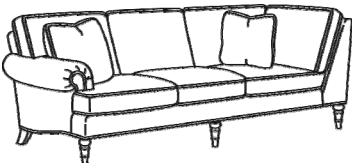

Turned Leg
with Casters

CD8805 CHAIR
Width: 35.5"(T-32", E-33")

CD8807 OTTOMAN
27W x 21D x 17.5H

CD8804 LOVESEAT
Width: 63.5"(T-60", E-61.5")

CD8802 APARTMENT SOFA (2 over 2)
Width: 75.5"(T-71.5", E-73")

CD8800-2 SOFA (2 over 2)
Width: 81"(T-77", E-78.5")

CD8800 SOFA (3 over 3)
Width: 81"(T-77", E-78.5")

CD8801-2 LONG SOFA (2 over 2)
Width: 88"(T-84.5", E-86")

CD8801 LONG SOFA (3 over 3)
Width: 88"(T-84.5", E-86")

CD8818 ARMLESS SOFA
Width: 73.5"

CD8816 ARMLESS LOVESEAT Width: 73.5"

CD8810-L Left Arm Corner Sofa
Width: 96"(T-93.5", E-94.5")

CD8810-R Right Arm Corner Sofa
Width: 96"(T-93.5", E-94.5")

CD8811-L Left Arm Sofa
Width: 81.5"(T-79", E-80")

CD8811-R Right Arm Sofa
Width: 81.5"(T-79", E-80")