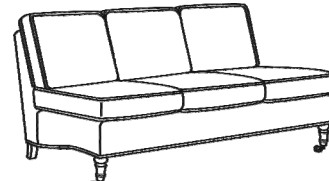

(R) Roll Panel Arm

(S) Sock Arm

BASE STYLES

Kick Pleat Skirt

Drape Skirt
*see price list for upcharge

Tapered Leg

Tapered Leg
with Casters

Turned Leg

Turned Leg
with Casters

CD8805 CHAIR
Width: 35.5"(T-32", E-33")

CD8807 OTTOMAN
27W x 21D x 17.5H

CD8804 LOVESEAT
Width: 63.5"(T-60", E-61.5")

CD8802 APARTMENT SOFA (2 over 2)
Width: 75.5"(T-71.5", E-73")

CD8800-2 SOFA (2 over 2)
Width: 81"(T-77", E-78.5")

CD8800 SOFA (3 over 3)
Width: 81"(T-77", E-78.5")

CD8801-2 LONG SOFA (2 over 2)
Width: 88"(T-84.5", E-86")

CD8801 LONG SOFA (3 over 3)
Width: 88"(T-84.5", E-86")

CD8818 ARMLESS SOFA
Width: 73.5"

CD8816 ARMLESS LOVESEAT Width: 73.5"

CD8810-L Left Arm Corner Sofa
Width: 96"(T-93.5", E-94.5")

CD8810-R Right Arm Corner Sofa
Width: 96"(T-93.5", E-94.5")

CD8811-L Left Arm Sofa
Width: 81.5"(T-79", E-80")

CD8811-R Right Arm Sofa
Width: 81.5"(T-79", E-80")