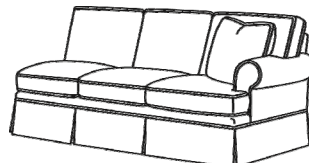

Turned Leg
with Casters

CD8805 CHAIR
Width: 35.5"(T-32", E-33")

CD8807 OTTOMAN
27W x 21D x 17.5H

CD8804 LOVESEAT
Width: 63.5"(T-60", E-61.5")

CD8802 APARTMENT SOFA (2 over 2)
Width: 75.5"(T-71.5", E-73")

CD8800-2 SOFA (2 over 2)
Width: 81"(T-77", E-78.5")

CD8800 SOFA (3 over 3)
Width: 81"(T-77", E-78.5")

CD8801-2 LONG SOFA (2 over 2)
Width: 88"(T-84.5", E-86")

CD8801 LONG SOFA (3 over 3)
Width: 88"(T-84.5", E-86")

CD8818 ARMLESS SOFA
Width: 73.5"

CD8816 ARMLESS LOVESEAT Width: 73.5"

CD8810-L Left Arm Corner Sofa
Width: 96"(T-93.5", E-94.5")

CD8810-R Right Arm Corner Sofa
Width: 96"(T-93.5", E-94.5")

CD8811-L Left Arm Sofa
Width: 81.5"(T-79", E-80")

CD8811-R Right Arm Sofa
Width: 81.5"(T-79", E-80")