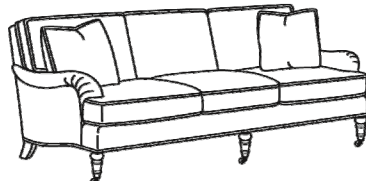

(R) Roll Panel Arm

(S) Sock Arm

BASE STYLES

Kick Pleat Skirt

Drape Skirt
*see price list for upcharge

Tapered Leg

Tapered Leg
with Casters

Turned Leg

Turned Leg
with Casters

CD8805 CHAIR
Width: 35.5"(T-32", E-33")

CD8807 OTTOMAN
27W x 21D x 17.5H

CD8804 LOVESEAT
Width: 63.5"(T-60", E-61.5")

CD8802 APARTMENT SOFA (2 over 2)
Width: 75.5"(T-71.5", E-73")

CD8800-2 SOFA (2 over 2)
Width: 81"(T-77", E-78.5")

CD8800 SOFA (3 over 3)
Width: 81"(T-77", E-78.5")

CD8801-2 LONG SOFA (2 over 2)
Width: 88"(T-84.5", E-86")

CD8801 LONG SOFA (3 over 3)
Width: 88"(T-84.5", E-86")

CD8818 ARMLESS SOFA
Width: 73.5"

CD8816 ARMLESS LOVESEAT Width: 73.5"