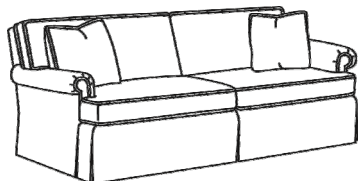

(R) Roll Panel Arm

(S) Sock Arm

BASE STYLES

Kick Pleat Skirt

Drape Skirt
*see price list for upcharge

Tapered Leg

Tapered Leg
with Casters

Turned Leg

Turned Leg
with Casters

CD8805 CHAIR
Width: 35.5"(T-32", E-33")

CD8807 OTTOMAN
27W x 21D x 17.5H

CD8804 LOVESEAT
Width: 63.5"(T-60", E-61.5")

CD8802 APARTMENT SOFA (2 over 2)
Width: 75.5"(T-71.5", E-73")

CD8800-2 SOFA (2 over 2)
Width: 81"(T-77", E-78.5")

CD8800 SOFA (3 over 3)
Width: 81"(T-77", E-78.5")

CD8801-2 LONG SOFA (2 over 2)
Width: 88"(T-84.5", E-86")

CD8801 LONG SOFA (3 over 3)
Width: 88"(T-84.5", E-86")

CD8818 ARMLESS SOFA
Width: 73.5"

CD8816 ARMLESS LOVESEAT Width: 73.5"

CD8810-L Left Arm Corner Sofa
Width: 96"(T-93.5", E-94.5")

CD8810-R Right Arm Corner Sofa
Width: 96"(T-93.5", E-94.5")

CD8811-L Left Arm Sofa
Width: 81.5"(T-79", E-80")

CD8811-R Right Arm Sofa
Width: 81.5"(T-79", E-80")