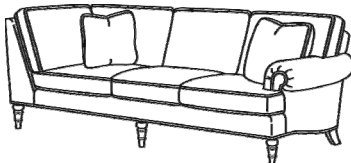

Turned Leg
with Casters

CD8805 CHAIR
Width: 35.5"(T-32", E-33")

CD8807 OTTOMAN
27W x 21D x 17.5H

CD8804 LOVESEAT
Width: 63.5"(T-60", E-61.5")

CD8802 APARTMENT SOFA (2 over 2)
Width: 75.5"(T-71.5", E-73")

CD8800-2 SOFA (2 over 2)
Width: 81"(T-77", E-78.5")

CD8800 SOFA (3 over 3)
Width: 81"(T-77", E-78.5")

CD8801-2 LONG SOFA (2 over 2)
Width: 88"(T-84.5", E-86")

CD8801 LONG SOFA (3 over 3)
Width: 88"(T-84.5", E-86")

CD8818 ARMLESS SOFA
Width: 73.5"

CD8816 ARMLESS LOVESEAT Width: 73.5"

CD8810-L Left Arm Corner Sofa
Width: 96"(T-93.5", E-94.5")

CD8810-R Right Arm Corner Sofa
Width: 96"(T-93.5", E-94.5")

CD8811-L Left Arm Sofa
Width: 81.5"(T-79", E-80")

CD8811-R Right Arm Sofa
Width: 81.5"(T-79", E-80")