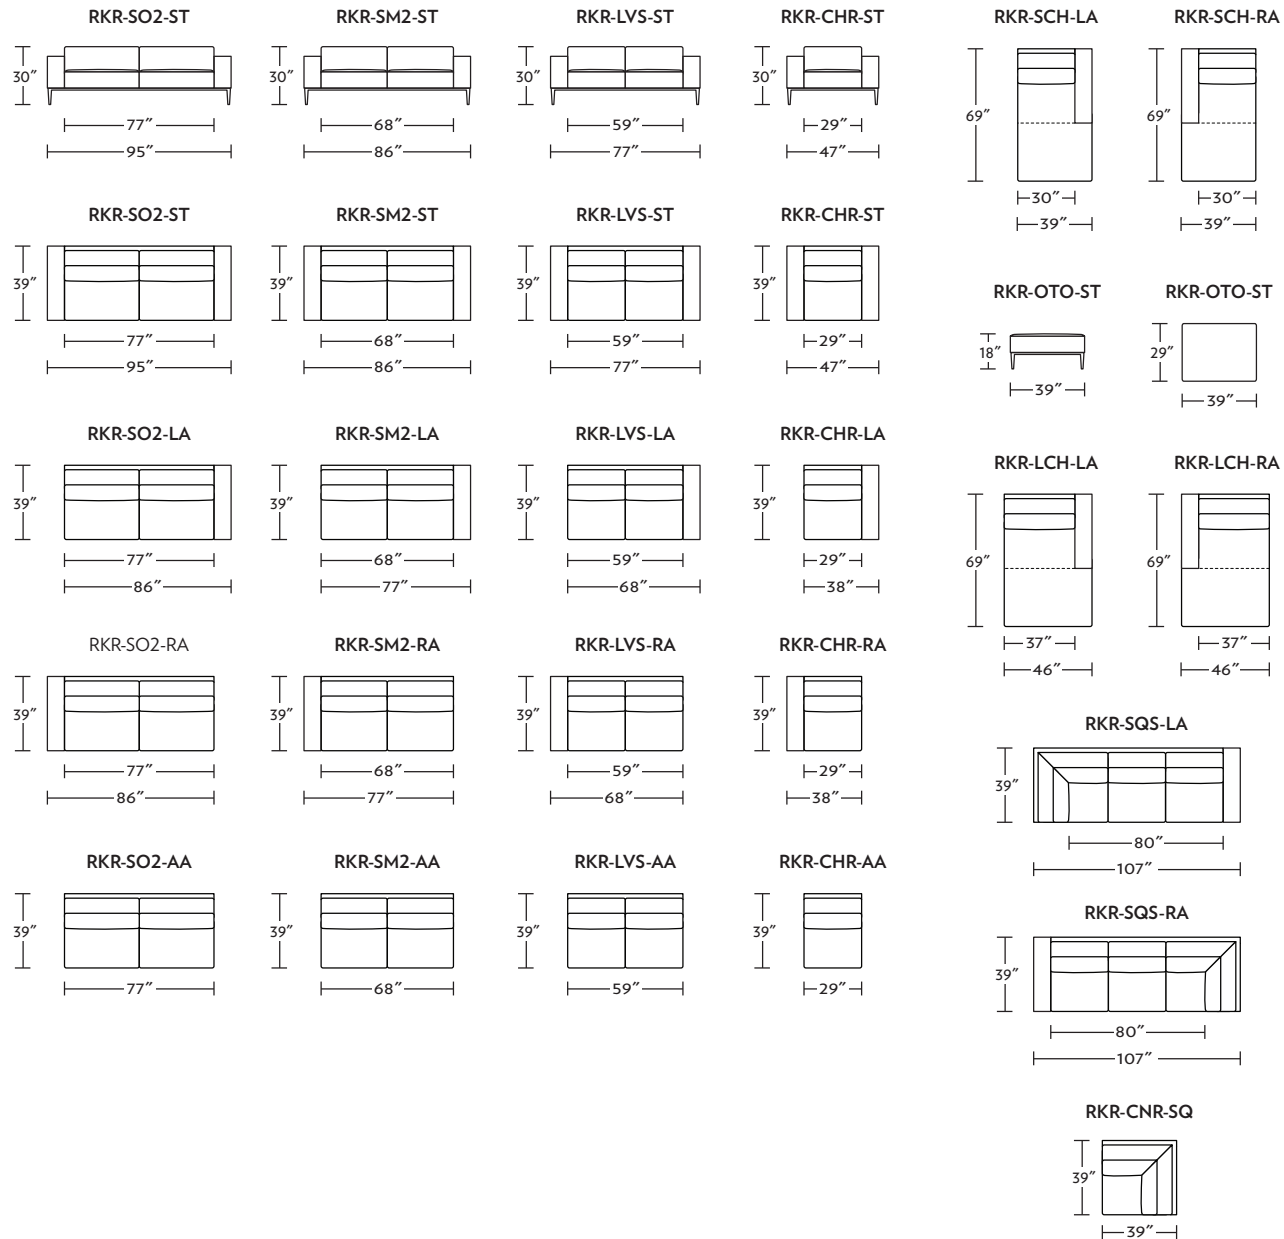

**Note:** Dotted line indicates seam on leather, Ultrasuede® and up the roll fabrics. Seams are eliminated with railroaded fabrics.

All dimensions are approximate and subject to change. Specify components from the sitting position.