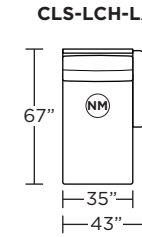

Wall Clearance is 5" at full recline.

MOTION LEGEND:

- ⊙ = Optional motion or stationary
- NM = No motion available

Suggested Configurations

V.07.26.21

Safe low voltage electrical components are UL listed.

Scale : 1/8 inch = 1 foot
All dimensions are approximate and subject to change.
Specify all components from the sitting position.