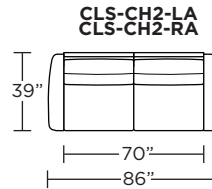

Wall Clearance is 5" at full recline.

MOTION LEGEND:

- ⊙ = Optional motion or stationary
- NM = No motion available

Suggested Configurations

V.07.26.21

Safe low voltage electrical components are UL listed.