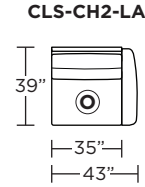

Wall Clearance is 5" at full recline.

MOTION LEGEND:

- ⊙ = Optional motion or stationary
- NM = No motion available

Suggested Configurations

V.07.26.21

Safe low voltage electrical components are UL listed.