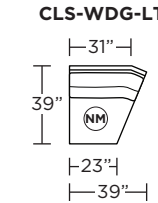

Wall Clearance is 5" at full recline.

MOTION LEGEND:

- ⊙ = Optional motion or stationary
- NM = No motion available

Suggested Configurations

V.07.26.21

Safe low voltage electrical components are UL listed.