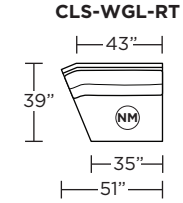

Wall Clearance is 5" at full recline.

MOTION LEGEND:

- ⊙ = Optional motion or stationary
- NM = No motion available

Suggested Configurations

V.07.26.21

Safe low voltage electrical components are UL listed.