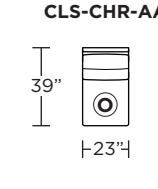

CHELSEA

Standard Features:

- Premium high-density, high-resiliency foam seat cushions encased in down
- Sinuuous spring suspension
- Semi-attached back cushions with lumbar support
- Semi-attached seat cushions
- Double-needle top-stitch
- In-arm control panel is easy to use and includes a 2-amp USB charging port
- Control panel is LED backlit with auto-off after 5 seconds
- Lifetime warranty on frame and suspension
- Five-year warranty on mechanism
- Three-year warranty on motor
- Quick-ship delivery

Options:

- Premium high-density, high-resiliency foam seat cushion
- Contrasting stitch detail available in Black, Brown, Charcoal, Cream, Espresso, Grey, Lemon, Pink, Royal, Scarlet, Tangerine, or Teal thread color
- Contrasting back and seat cushions available (two-tone)
- 1.8-amp hour lithium-ion battery pack available
- Battery pack has a one-year warranty
- Easy disassembly for delivery

Please use actual leather, fabric, Crypton®, Sunbrella® and Ultrasuede® swatches when specifying furniture as the colors shown may vary due to the printing process.

Note: Microfiber fabrics such as SUEDELIFE and VEELIFE not suggested for this style. Please contact American Leather® Support Services for a complete list of recommended fabrics.

Wall Clearance is 5" at full recline.

MOTION LEGEND:

- ⊙ = Optional motion or stationary
- NM = No motion available