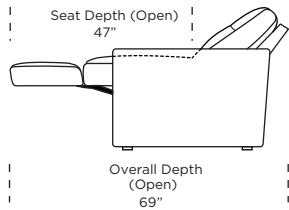

Wall Clearance is 5" at full recline.

MOTION LEGEND:

- ⊙ = Optional motion or stationary
- NM = No motion available

Suggested Configurations

V.07.26.21

Safe low voltage electrical components are UL listed.

Scale : 1/8 inch = 1 foot
All dimensions are approximate and subject to change.
Specify all components from the sitting position.