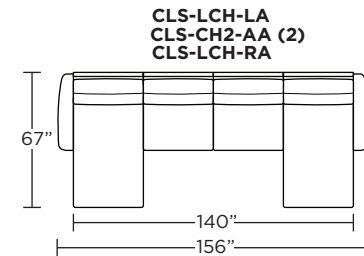

Wall Clearance is 5" at full recline.

MOTION LEGEND:

- ⊙ = Optional motion or stationary
- NM = No motion available

Suggested Configurations

V.07.26.21

Safe low voltage electrical components are UL listed.