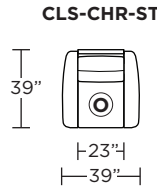

Wall Clearance is 5" at full recline.

MOTION LEGEND:

- ⊙ = Optional motion or stationary
- NM = No motion available

Suggested Configurations

V.07.26.21

Safe low voltage electrical components are UL listed.