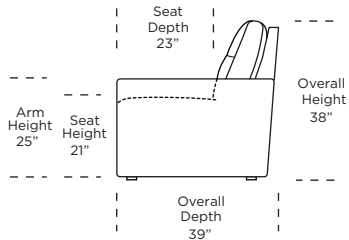

Wall Clearance is 5" at full recline.

MOTION LEGEND:

- ⊙ = Optional motion or stationary
- NM = No motion available

Suggested Configurations

V.07.26.21

Safe low voltage electrical components are UL listed.

Scale : 1/8 inch = 1 foot
All dimensions are approximate and subject to change.
Specify all components from the sitting position.