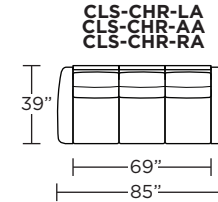

Wall Clearance is 5" at full recline.

MOTION LEGEND:

- ⊙ = Optional motion or stationary
- NM = No motion available

Suggested Configurations

V.07.26.21

Safe low voltage electrical components are UL listed.