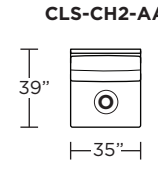

CHELSEA

Standard Features:

- Premium high-density, high-resiliency foam seat cushions encased in down
- Sinuuous spring suspension
- Semi-attached back cushions with lumbar support
- Semi-attached seat cushions
- Double-needle top-stitch
- In-arm control panel is easy to use and includes a 2-amp USB charging port
- Control panel is LED backlit with auto-off after 5 seconds
- Lifetime warranty on frame and suspension
- Five-year warranty on mechanism
- Three-year warranty on motor
- Quick-ship delivery

Options:

- Premium high-density, high-resiliency foam seat cushion
- Contrasting stitch detail available in Black, Brown, Charcoal, Cream, Espresso, Grey, Lemon, Pink, Royal, Scarlet, Tangerine, or Teal thread color
- Contrasting back and seat cushions available (two-tone)
- 1.8-amp hour lithium-ion battery pack available
- Battery pack has a one-year warranty
- Easy disassembly for delivery

Please use actual leather, fabric, Crypton®, Sunbrella® and Ultrasuede® swatches when specifying furniture as the colors shown may vary due to the printing process.

Note: Microfiber fabrics such as SUEDELIFE and VEELIFE not suggested for this style. Please contact American Leather® Support Services for a complete list of recommended fabrics.

Wall Clearance is 5" at full recline.

MOTION LEGEND:

- ⊙ = Optional motion or stationary
- NM = No motion available