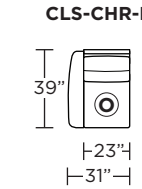

Wall Clearance is 5" at full recline.

MOTION LEGEND:

- ⊙ = Optional motion or stationary
- NM = No motion available

Suggested Configurations

V.07.26.21

Safe low voltage electrical components are UL listed.