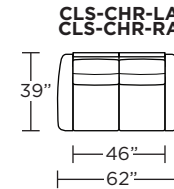

Wall Clearance is 5" at full recline.

MOTION LEGEND:

- ⊙ = Optional motion or stationary
- NM = No motion available

Suggested Configurations

V.07.26.21

Safe low voltage electrical components are UL listed.