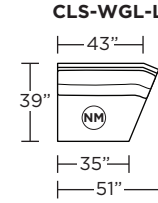

Wall Clearance is 5" at full recline.

MOTION LEGEND:

- ⊙ = Optional motion or stationary
- NM = No motion available

Suggested Configurations

V.07.26.21

Safe low voltage electrical components are UL listed.