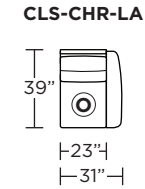

Wall Clearance is 5" at full recline.

MOTION LEGEND:

- ⊙ = Optional motion or stationary
- NM = No motion available

Suggested Configurations

V.07.26.21

Safe low voltage electrical components are UL listed.