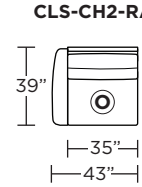

Wall Clearance is 5" at full recline.

MOTION LEGEND:

- ⊙ = Optional motion or stationary
- NM = No motion available

Suggested Configurations

V.07.26.21

Safe low voltage electrical components are UL listed.