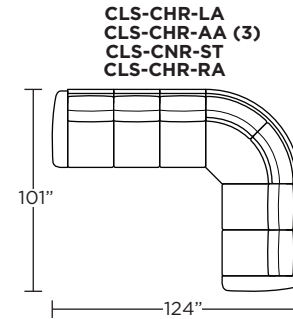

Wall Clearance is 5" at full recline.

MOTION LEGEND:

- ⊙ = Optional motion or stationary
- NM = No motion available

Suggested Configurations

V.07.26.21

Safe low voltage electrical components are UL listed.

Scale : 1/8 inch = 1 foot
All dimensions are approximate and subject to change.
Specify all components from the sitting position.