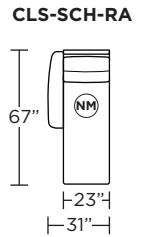

Wall Clearance is 5" at full recline.

MOTION LEGEND:

- ⊙ = Optional motion or stationary
- NM = No motion available

Suggested Configurations

V.07.26.21

Safe low voltage electrical components are UL listed.

Scale : 1/8 inch = 1 foot
All dimensions are approximate and subject to change.
Specify all components from the sitting position.