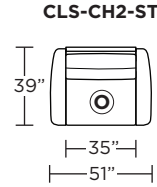

Wall Clearance is 5" at full recline.

MOTION LEGEND:

- ⊙ = Optional motion or stationary
- NM = No motion available

Suggested Configurations

V.07.26.21

Safe low voltage electrical components are UL listed.