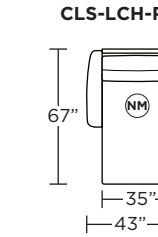

Wall Clearance is 5" at full recline.

MOTION LEGEND:

- ⊙ = Optional motion or stationary
- NM = No motion available

Suggested Configurations

V.07.26.21

Safe low voltage electrical components are UL listed.

Scale : 1/8 inch = 1 foot
All dimensions are approximate and subject to change.
Specify all components from the sitting position.