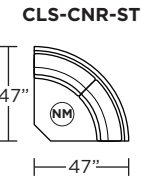

Wall Clearance is 5" at full recline.

MOTION LEGEND:

- ⊙ = Optional motion or stationary
- NM = No motion available

Suggested Configurations

V.07.26.21

Safe low voltage electrical components are UL listed.