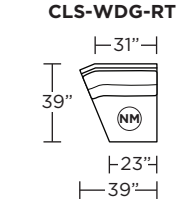

Wall Clearance is 5" at full recline.

MOTION LEGEND:

- ⊙ = Optional motion or stationary
- NM = No motion available

Suggested Configurations

V.07.26.21

Safe low voltage electrical components are UL listed.