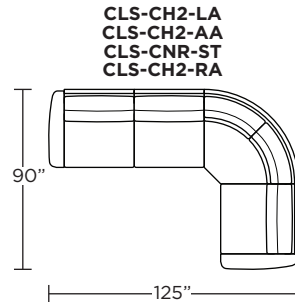

Wall Clearance is 5" at full recline.

MOTION LEGEND:

- ⊙ = Optional motion or stationary
- NM = No motion available

Suggested Configurations

V.07.26.21

Safe low voltage electrical components are UL listed.

Scale : 1/8 inch = 1 foot
All dimensions are approximate and subject to change.
Specify all components from the sitting position.