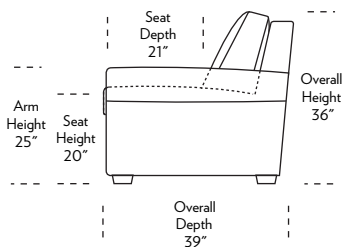

GAINES

Standard Comfort Sleeper®

Features:

- Featuring the patented Tiffany 24/7™ platform sleep system
- Room to stretch out with true 80 inches of bedroom-length sleeping surface
- Ultimate comfort on five inches of plush, high-density foam mattress
- Under-sofa dust covers keeps dust and dirt from ever touching the mattress
- Zero wall clearance
- Quick-ship delivery
- Double-needle top-stitch
- High-density, high-resiliency foam seat cushions
- Loose back and seat cushions
- Lifetime warranty on frame
- 10-year mechanism warranty

Mattress Options:

- Premier with Crypton™ ticking
- Gel
- Tempur-Pedic®

Options:

- High-density, high-resiliency foam seat cushions encased in down and down back cushions available
- Wood legs available in Acorn, Espresso or Walnut finish
- Nailhead trim available in Antique Brass, Chrome or Pewter finish (arms and deck)

Please use actual leather, fabric, Crypton®, Sunbrella® and Ultrasuede® swatches when specifying furniture as the colors shown may vary due to the printing process.

* Picture shows left arm seated. Please specify left or right arm seated when ordering.

All orders are in seated position.

† Dotted lines for Queen Plus sizes indicates the number of seats.

All dimensions are approximate and subject to change.

‡ Chaise lifts up to reveal hidden storage space. • Storage