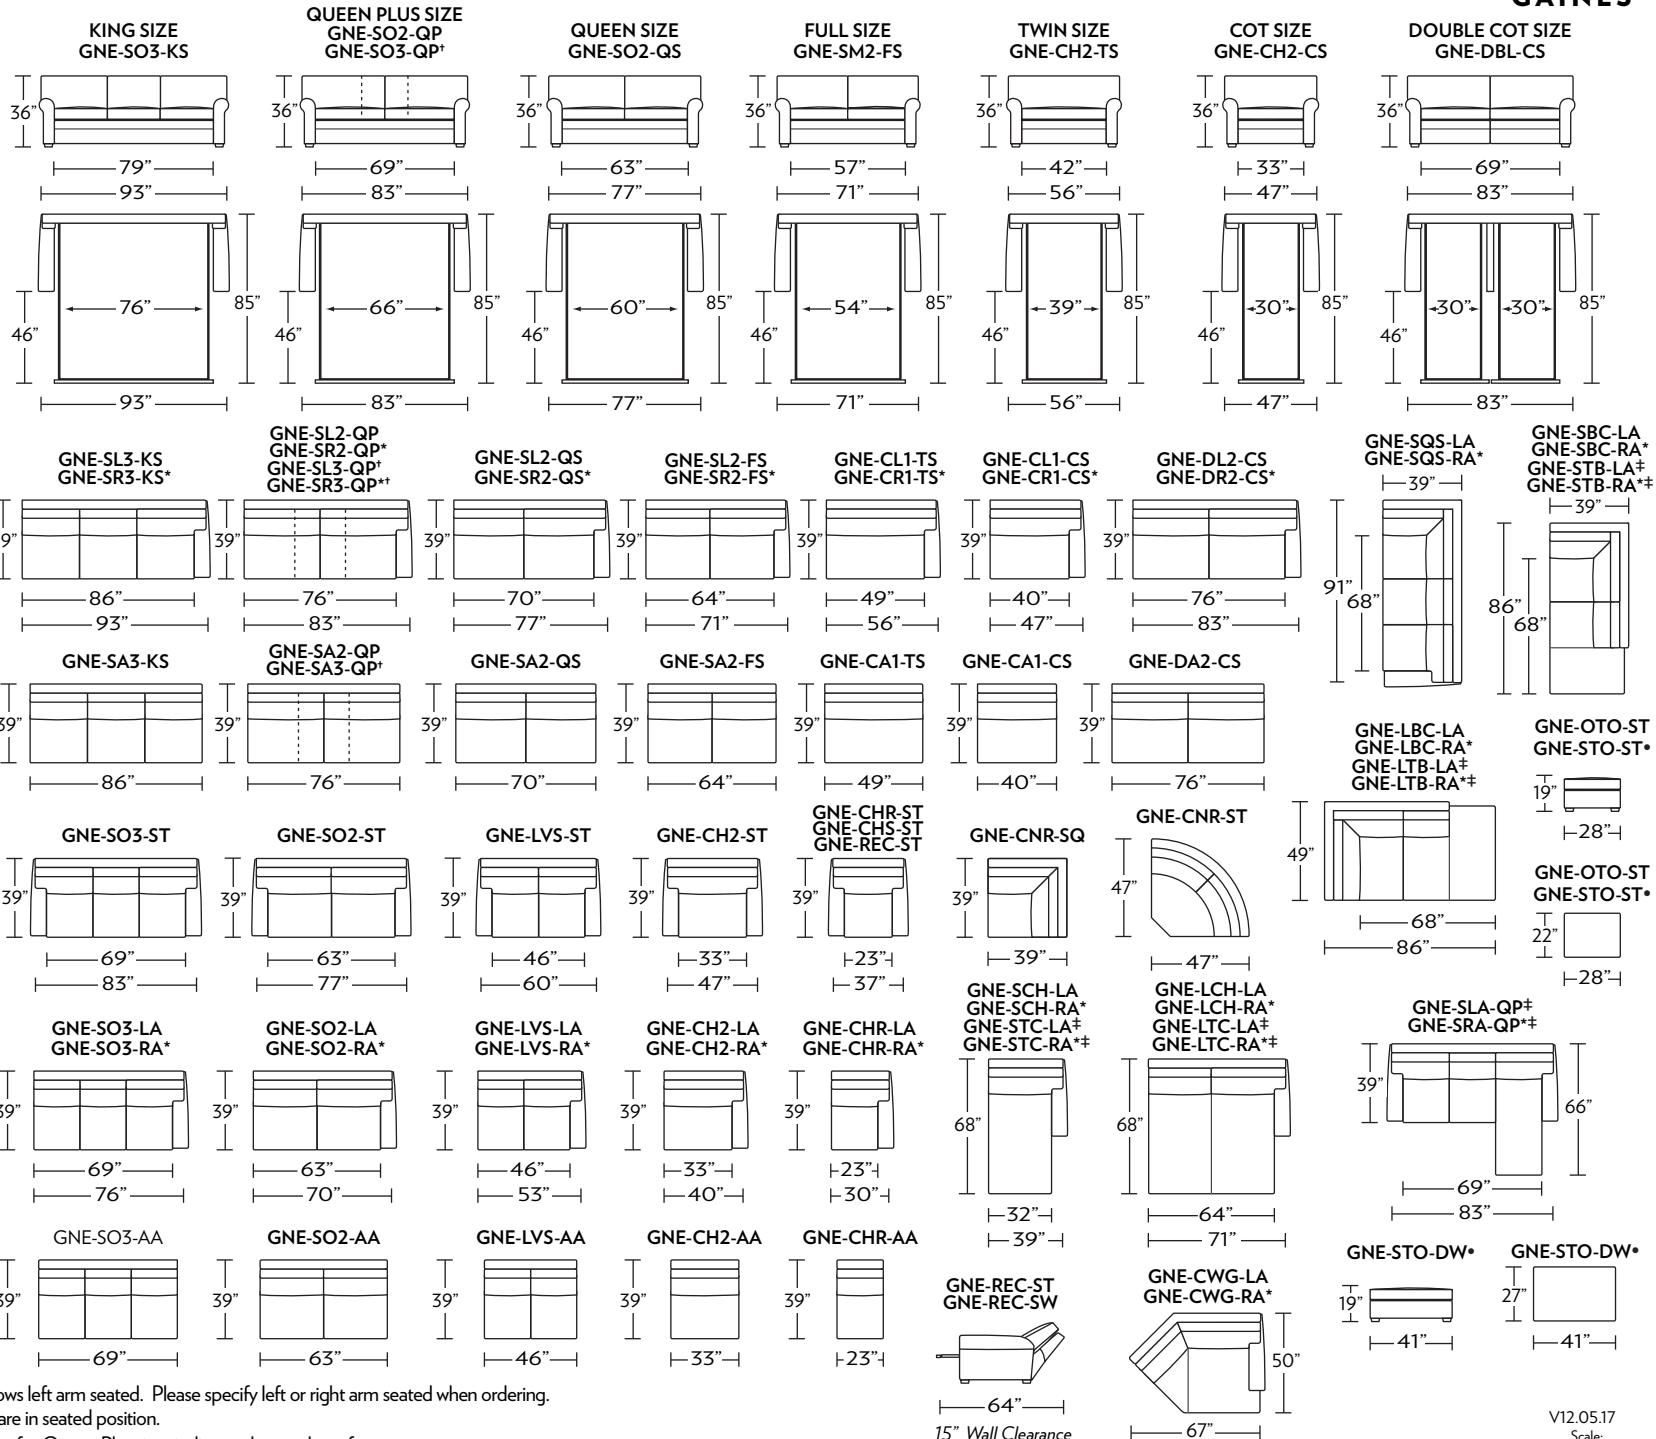

GAINES

Standard Comfort Sleeper®

Features:

- Featuring the patented Tiffany 24/7™ platform sleep system
- Room to stretch out with true 80 inches of bedroom-length sleeping surface
- Ultimate comfort on five inches of plush, high-density foam mattress
- Under-sofa dust covers keeps dust and dirt from ever touching the mattress
- Zero wall clearance
- Quick-ship delivery
- Double-needle top-stitch
- High-density, high-resiliency foam seat cushions
- Loose back and seat cushions
- Lifetime warranty on frame
- 10-year mechanism warranty

Mattress Options:

- Premier with Crypton™ ticking
- Gel
- Tempur-Pedic®

Options:

- High-density, high-resiliency foam seat cushions encased in down and down back cushions available
- Wood legs available in Acorn, Espresso or Walnut finish
- Nailhead trim available in Antique Brass, Chrome or Pewter finish (arms and deck)

Please use actual leather, fabric, Crypton®, Sunbrella® and Ultrasuede® swatches when specifying furniture as the colors shown may vary due to the printing process.

* Picture shows left arm seated. Please specify left or right arm seated when ordering.

All orders are in seated position.

† Dotted lines for Queen Plus sizes indicates the number of seats.

All dimensions are approximate and subject to change.

‡ Chaise lifts up to reveal hidden storage space. • Storage