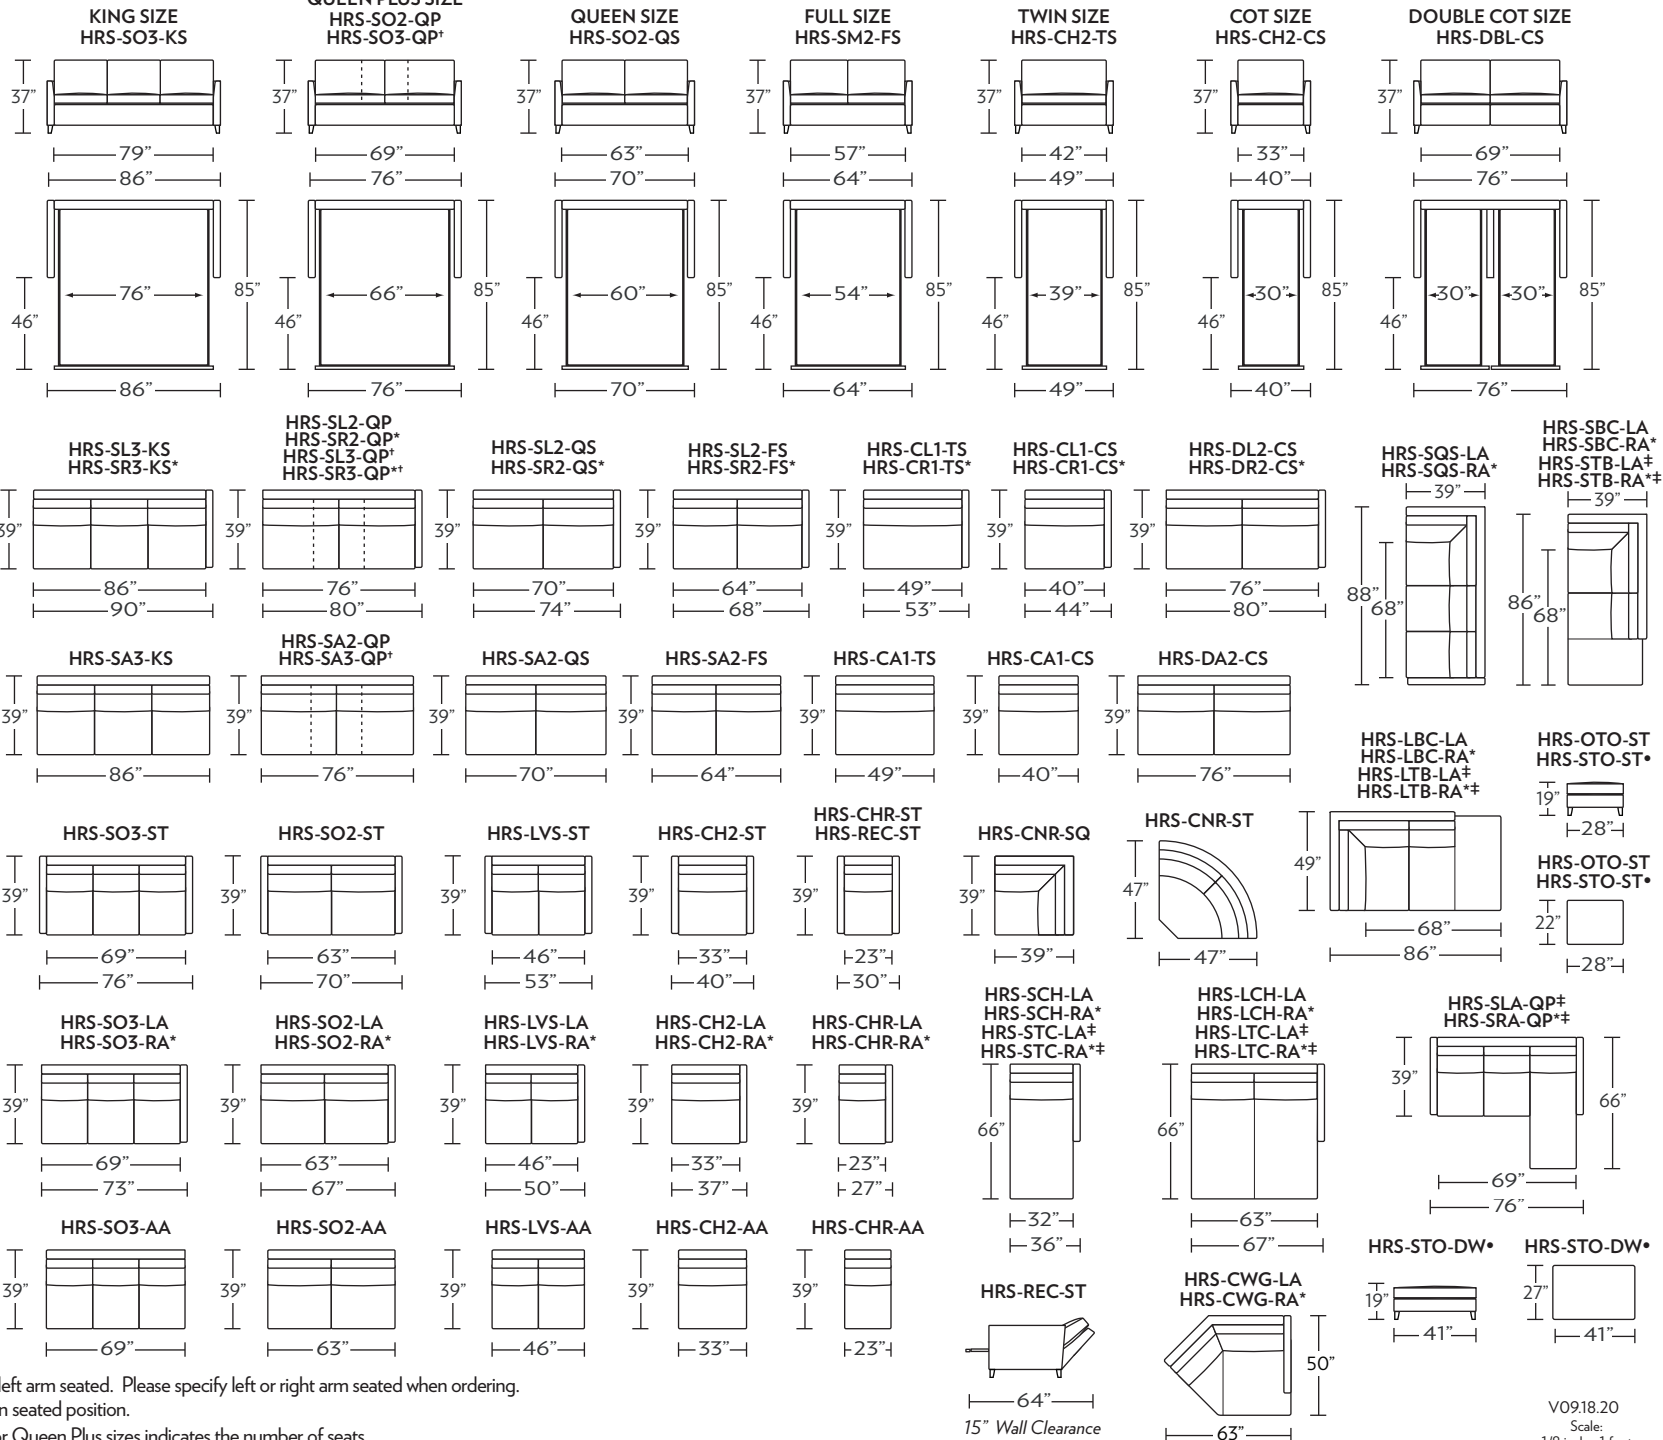

HARRIS

Standard Comfort Sleeper®

Features:

- Featuring the patented Tiffany 24/7™ platform sleep system
- Room to stretch out with true 80 inches of bedroom-length sleeping surface
- Ultimate comfort on four inches of plush, high-density foam mattress
- Zero wall clearance
- Quick-ship delivery
- Single-needle top-stitch
- High-density, high-resiliency foam seat cushions
- Loose back and seat cushions
- Lifetime warranty on frame
- 10-year mechanism warranty

Mattress Options:

- Premier with Crypton™ ticking
- Gel
- Tempur-Pedic®

Options:

- High-density, high-resiliency foam seat cushions encased in down and down back cushions available
- Wood legs available in Acorn, Espresso or Walnut finish
- Nailhead trim available in Antique Brass, Chrome or Pewter finish (deck only)

Please use actual leather, fabric, Crypton®, Sunbrella® and Ultrasuede® swatches when specifying furniture as the colors shown may vary due to the printing process.

* Picture shows left arm seated. Please specify left or right arm seated when ordering.

All orders are in seated position.

† Dotted lines for Queen Plus sizes indicates the number of seats.

All dimensions are approximate and subject to change.

‡ Chaise lifts up to reveal hidden storage space. • Storage

Tiffany 24/7™ Convertible mechanism. U.S. Patents #6904628, #8893323, #9468303, #9668585.

Additional patents pending.

V0918.20

Scale: 1/8 inch = 1 foot