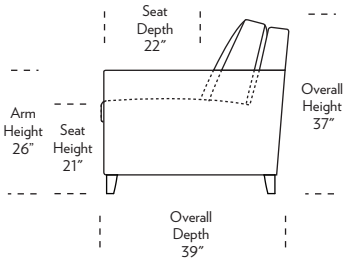

HARRIS

Standard Comfort Sleeper®

Features:

- Featuring the patented Tiffany 24/7™ platform sleep system
- Room to stretch out with true 80 inches of bedroom-length sleeping surface
- Ultimate comfort on four inches of plush, high-density foam mattress
- Zero wall clearance
- Quick-ship delivery
- Single-needle top-stitch
- High-density, high-resiliency foam seat cushions
- Loose back and seat cushions
- Lifetime warranty on frame
- 10-year mechanism warranty

Mattress Options:

- Premier with Crypton™ ticking
- Gel
- Tempur-Pedic®

Options:

- High-density, high-resiliency foam seat cushions encased in down and down back cushions available
- Wood legs available in Acorn, Espresso or Walnut finish
- Nailhead trim available in Antique Brass, Chrome or Pewter finish (deck only)

Please use actual leather, fabric, Crypton®, Sunbrella® and Ultrasuede® swatches when specifying furniture as the colors shown may vary due to the printing process.

* Picture shows left arm seated. Please specify left or right arm seated when ordering.

All orders are in seated position.

† Dotted lines for Queen Plus sizes indicates the number of seats.

All dimensions are approximate and subject to change.

‡ Chaise lifts up to reveal hidden storage space. • Storage

Tiffany 24/7™ Convertible mechanism. U.S. Patents #6904628, #8893323, #9468303, #9668585.

Additional patents pending.

V0918.20

Scale: 1/8 inch = 1 foot