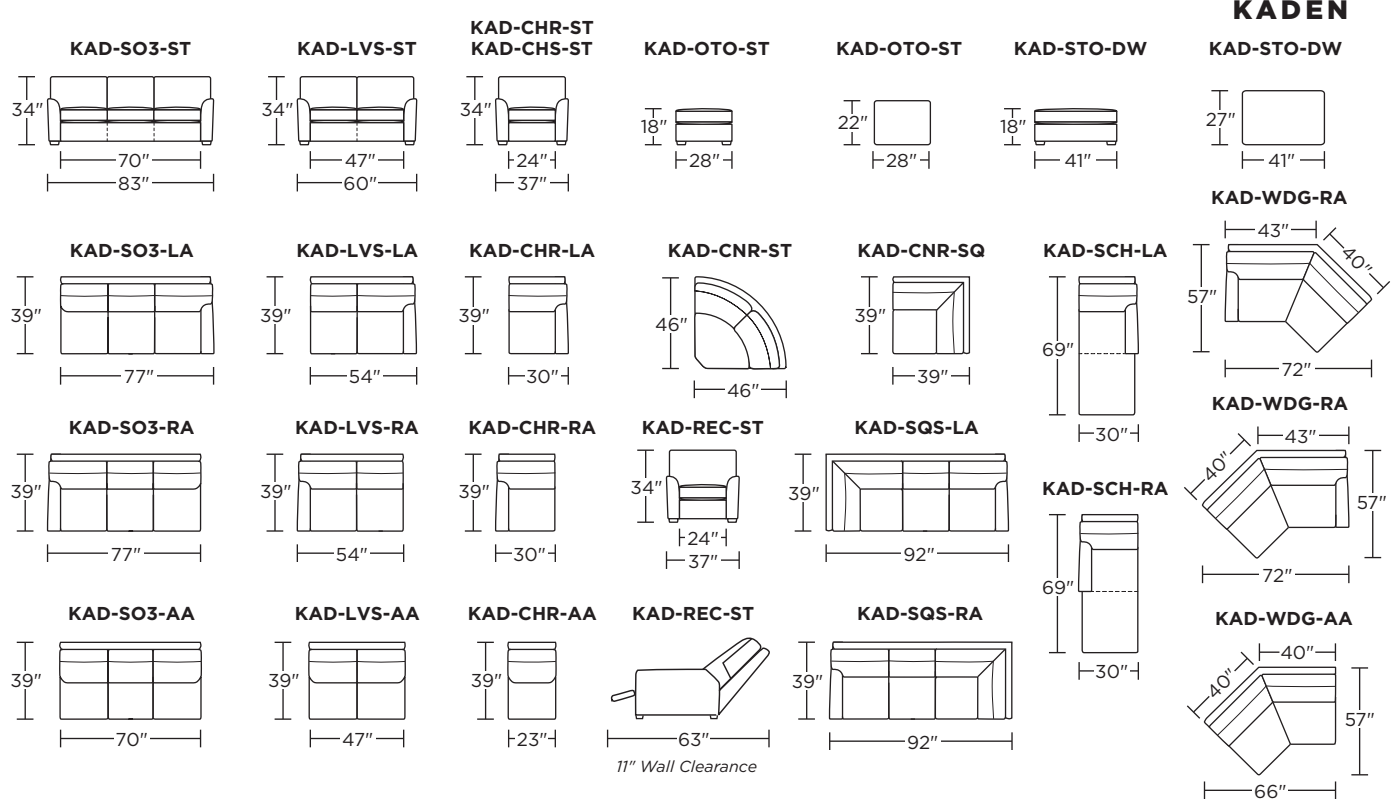

Please use actual leather, fabric, Crypton®, Sunbrella® and Ultrasuede® swatches when specifying furniture as the colors shown may vary due to the printing process.

Suggested Configurations

Note: Dotted line indicates seam on leather, Ultrasuede® and up the roll fabrics. Seams are eliminated with railroaded fabrics.

Scale: 1/8 inch = 1 foot
All dimensions are approximate and subject to change.
Specify components from the sitting position.