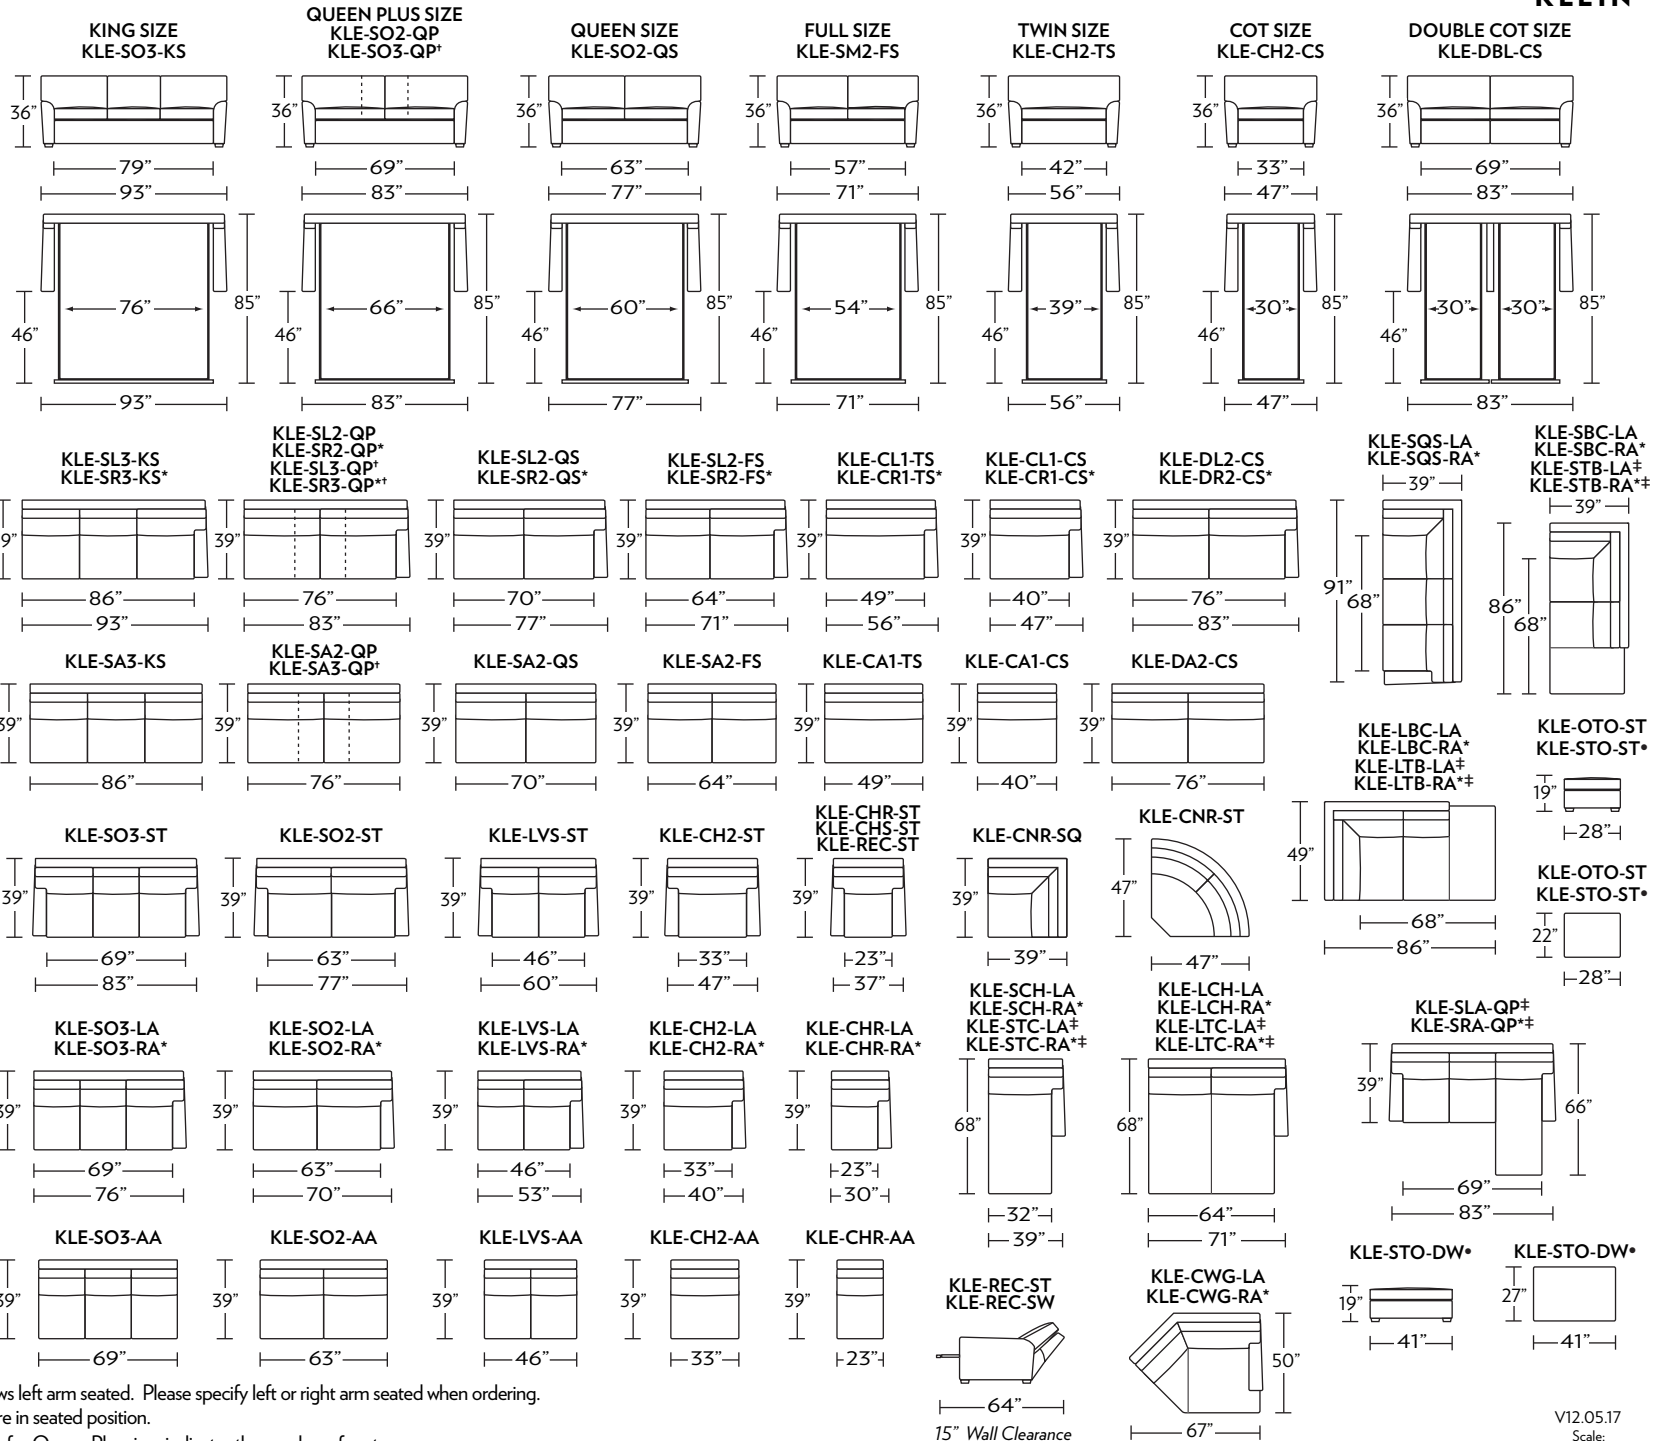

Standard Comfort Sleeper®

Features:

- Featuring the patented Tiffany 24/7™ platform sleep system
- Room to stretch out with true 80 inches of bedroom-length sleeping surface
- Ultimate comfort on five inches of plush, high-density foam mattress
- Under-sofa dust covers keeps dust and dirt from ever touching the mattress
- Zero wall clearance
- Quick-ship delivery
- Double-needle top-stitch
- High-density, high-resiliency foam seat cushions
- Loose back and seat cushions
- Lifetime warranty on frame
- 10-year mechanism warranty

Mattress Options:

- Premier with Crypdon™ ticking
- Gel
- Tempur-Pedic®

Options:

- High-density, high-resiliency foam seat cushions encased in down and down back cushions available
- Wood legs available in Acorn, Espresso or Walnut finish
- Nailhead trim available in Antique Brass, Chrome or Pewter finish (arms and deck)

Please use actual leather, fabric, Crypdon®, Sunbrella® and Ultrasuede® swatches when specifying furniture as the colors shown may vary due to the printing process.

* Picture shows left arm seated. Please specify left or right arm seated when ordering.

All orders are in seated position.

† Dotted lines for Queen Plus sizes indicates the number of seats.

All dimensions are approximate and subject to change.

‡ Chaise lifts up to reveal hidden storage space. • Storage