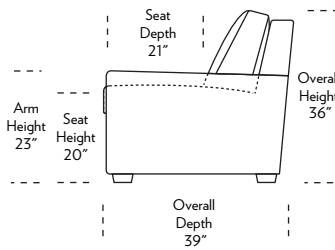

Standard Comfort Sleeper®

Features:

- Featuring the patented Tiffany 24/7™ platform sleep system
- Room to stretch out with true 80 inches of bedroom-length sleeping surface
- Ultimate comfort on five inches of plush, high-density foam mattress
- Under-sofa dust covers keeps dust and dirt from ever touching the mattress
- Zero wall clearance
- Quick-ship delivery
- Double-needle top-stitch
- High-density, high-resiliency foam seat cushions
- Loose back and seat cushions
- Lifetime warranty on frame
- 10-year mechanism warranty

Mattress Options:

- Premier with Crypdon™ ticking
- Gel
- Tempur-Pedic®

Options:

- High-density, high-resiliency foam seat cushions encased in down and down back cushions available
- Wood legs available in Acorn, Espresso or Walnut finish
- Nailhead trim available in Antique Brass, Chrome or Pewter finish (arms and deck)

Please use actual leather, fabric, Crypdon®, Sunbrella® and Ultrasuede® swatches when specifying furniture as the colors shown may vary due to the printing process.

* Picture shows left arm seated. Please specify left or right arm seated when ordering.

All orders are in seated position.

† Dotted lines for Queen Plus sizes indicates the number of seats.

All dimensions are approximate and subject to change.

‡ Chaise lifts up to reveal hidden storage space. • Storage