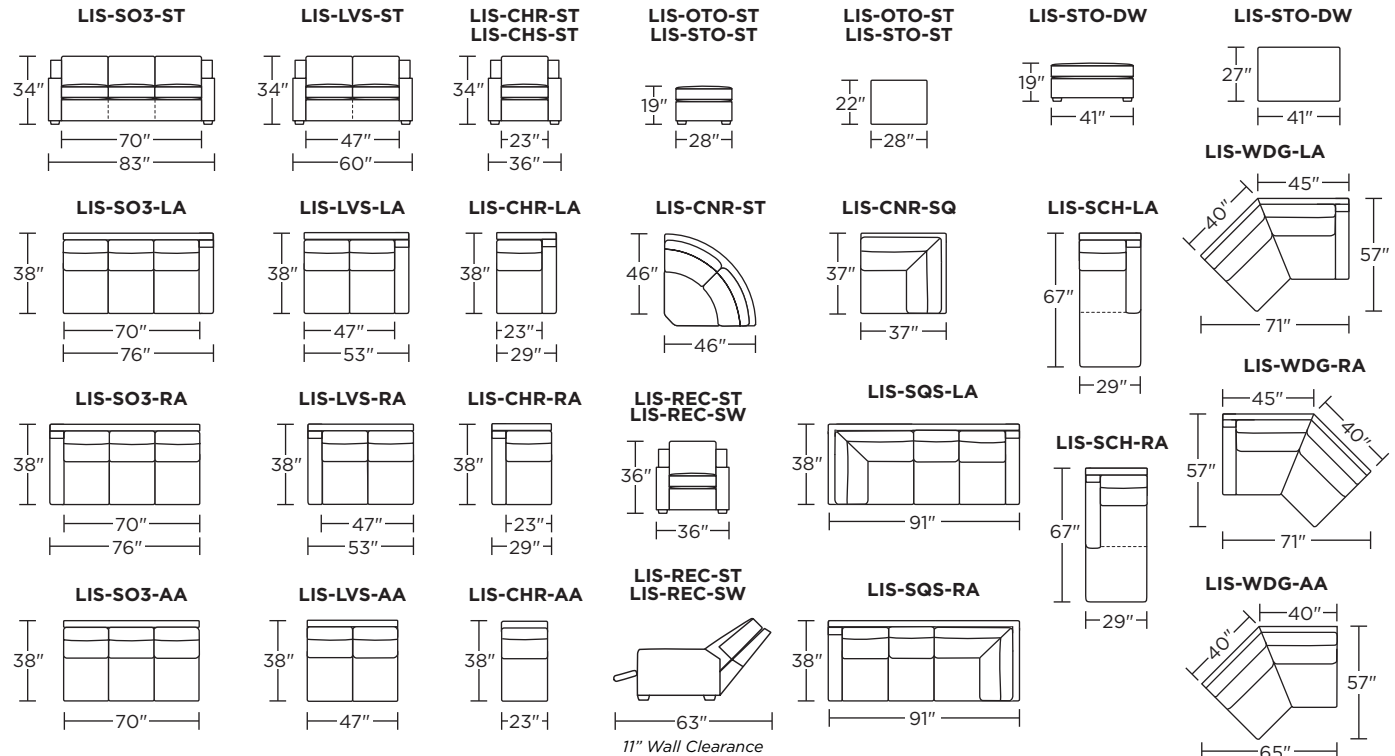

Please use actual leather, fabric, Crypton®, Sunbrella® and Ultrasuede® swatches when specifying furniture as the colors shown may vary due to the printing process.

Suggested Configurations

Note: Dotted line indicates seam on leather, Ultrasuede® and up the roll fabrics. Seams are eliminated with railroaded fabrics.

Scale: 1/8 inch = 1 foot
All dimensions are approximate and subject to change.
Specify components from the sitting position.