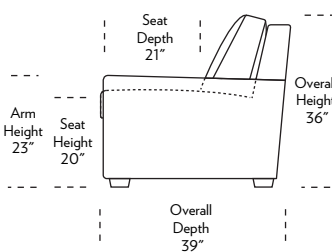

LYONS

Standard Comfort Sleeper®

Features:

- Featuring the patented Tiffany 24/7™ platform sleep system
- Room to stretch out with true 80 inches of bedroom-length sleeping surface
- Ultimate comfort on five inches of plush, high-density foam mattress
- Under-sofa dust covers keeps dust and dirt from ever touching the mattress
- Zero wall clearance
- Quick-ship delivery
- Single-needle top-stitch
- High-density, high-resiliency foam seat cushions
- Loose back and seat cushions
- Lifetime warranty on frame
- 10-year mechanism warranty

Mattress Options:

- Premier with Crypton™ ticking
- Gel
- Tempur-Pedic®

Options:

- High-density, high-resiliency foam seat cushions encased in down and down back cushions available
- Wood legs available in Acorn, Espresso or Walnut finish
- Nailhead trim available in Antique Brass, Chrome or Pewter finish (deck only)

Please use actual leather, fabric, Crypton®, Sunbrella® and Ultrasuede® swatches when specifying furniture as the colors shown may vary due to the printing process.

* Picture shows left arm seated. Please specify left or right arm seated when ordering.

All orders are in seated position.
† Dotted lines for Queen Plus sizes indicates the number of seats.

All dimensions are approximate and subject to change.

‡ Chaise lifts up to reveal hidden storage space. • Storage