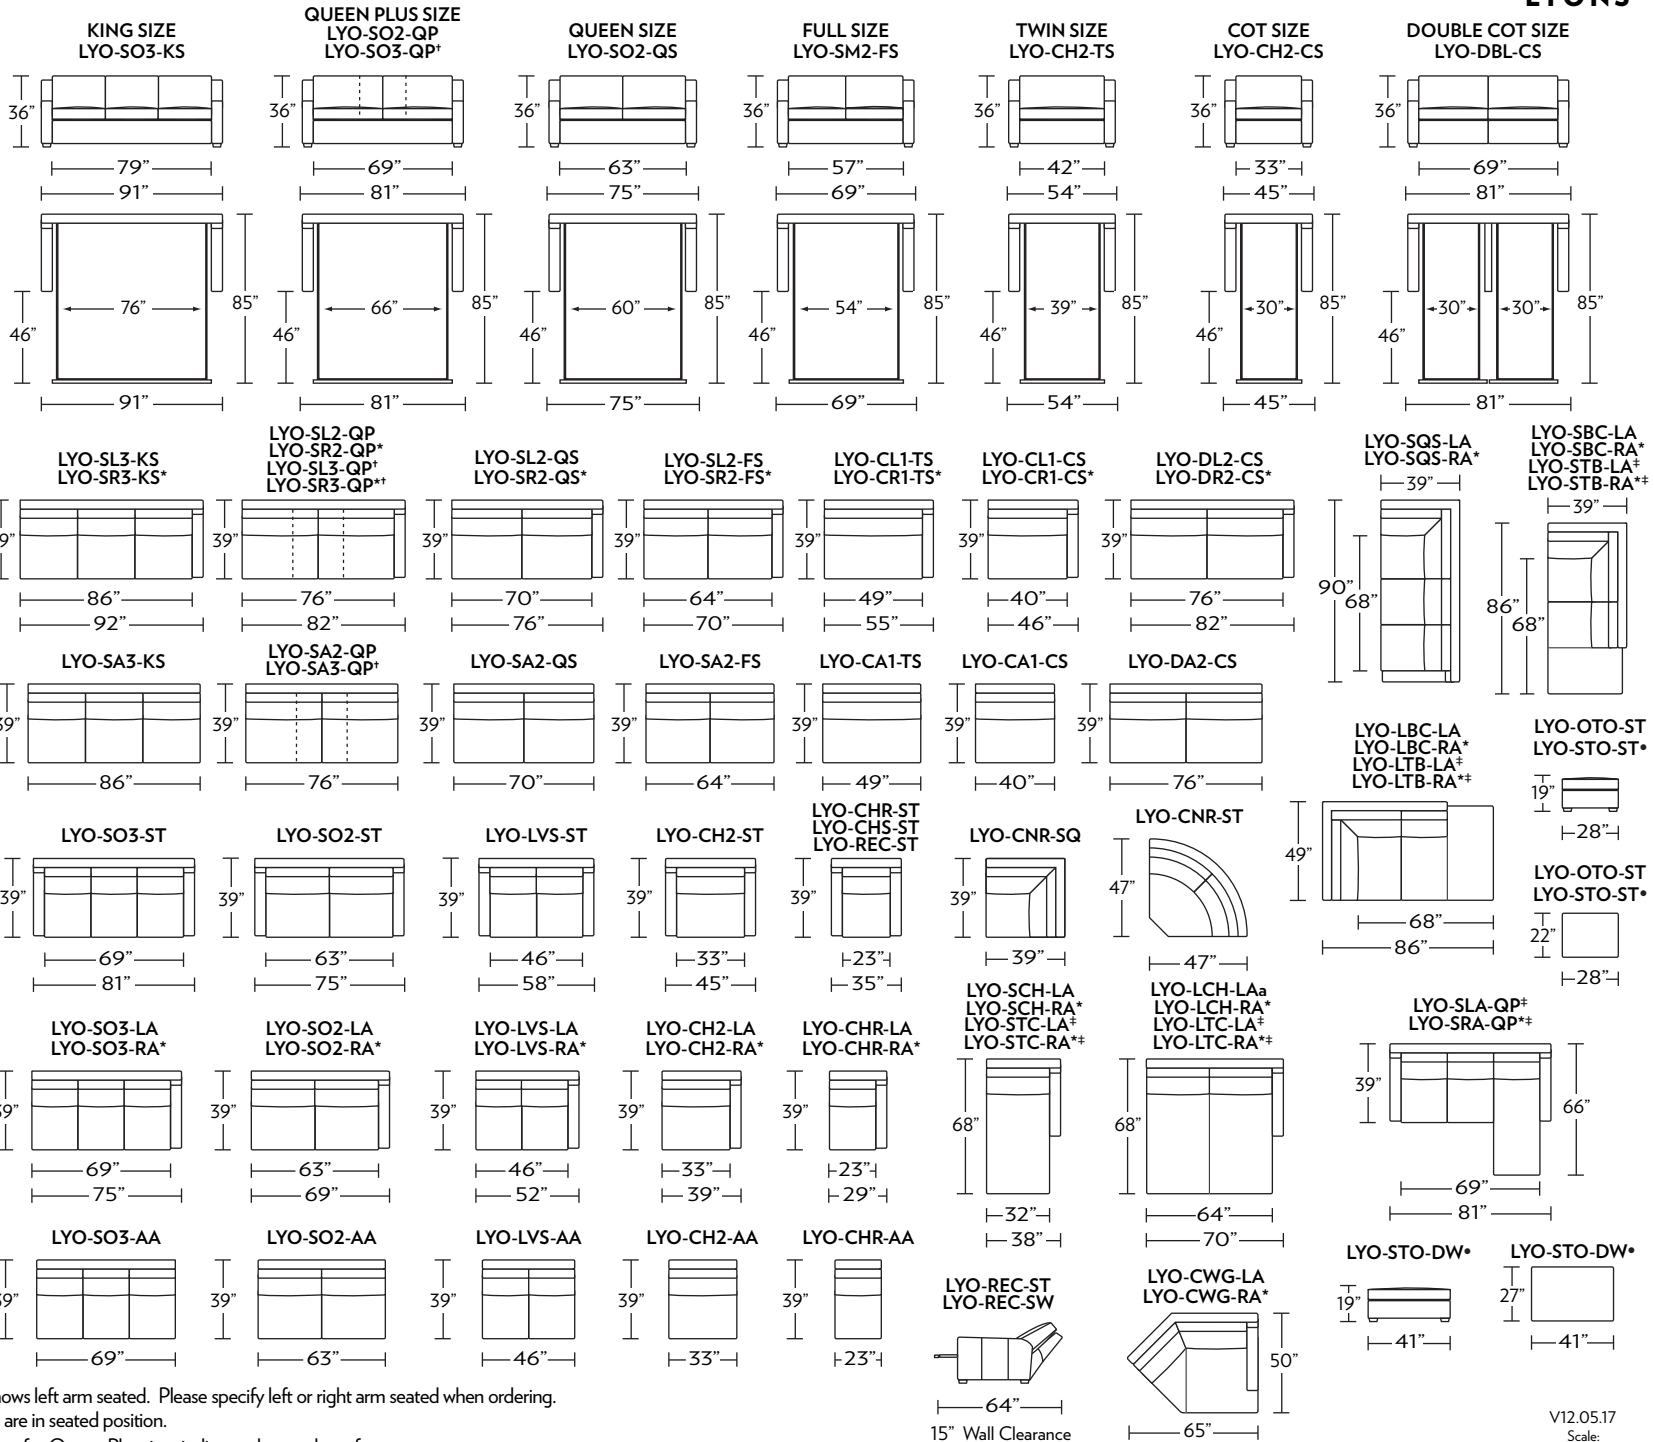

LYONS

Standard Comfort Sleeper®

Features:

- Featuring the patented Tiffany 24/7™ platform sleep system
- Room to stretch out with true 80 inches of bedroom-length sleeping surface
- Ultimate comfort on five inches of plush, high-density foam mattress
- Under-sofa dust covers keeps dust and dirt from ever touching the mattress
- Zero wall clearance
- Quick-ship delivery
- Single-needle top-stitch
- High-density, high-resiliency foam seat cushions
- Loose back and seat cushions
- Lifetime warranty on frame
- 10-year mechanism warranty

Mattress Options:

- Premier with Crypton™ ticking
- Gel
- Tempur-Pedic®

Options:

- High-density, high-resiliency foam seat cushions encased in down and down back cushions available
- Wood legs available in Acorn, Espresso or Walnut finish
- Nailhead trim available in Antique Brass, Chrome or Pewter finish (deck only)

Please use actual leather, fabric, Crypton®, Sunbrella® and Ultrasuede® swatches when specifying furniture as the colors shown may vary due to the printing process.

* Picture shows left arm seated. Please specify left or right arm seated when ordering.

All orders are in seated position.
† Dotted lines for Queen Plus sizes indicates the number of seats.

All dimensions are approximate and subject to change.

‡ Chaise lifts up to reveal hidden storage space. • Storage