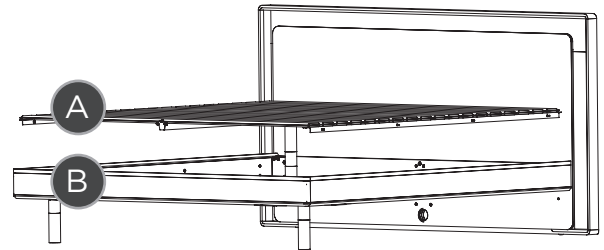

LINQ™ Bed Platform & Frame and Mattress Height Guide

LINQ bed’s unique platform and frame adjust across a six-inch range, accommodating mattresses from 10”-16” in height. Use this chart to determine the ideal configuration for your bed based on your desired mattress size. The recommended height for the top of the mattress is around 24” from the floor.

- A PLATFORM:** The inner bed support system, which includes the side and center supports and slat system, can be positioned at two heights.
- B FRAME:** The outer wood frame that surrounds the platform and attaches to the headboard, can be positioned at two heights.

Your Mattress Size	Recommended Configuration	Mattress Height Off Floor
10"	High Platform High Frame	24" / 61 cm
12"	Low Platform High Frame	23" / 58 cm
14"	Low Platform High Frame	25" / 64 cm
16"	Low Platform Low Frame	24" / 61 cm