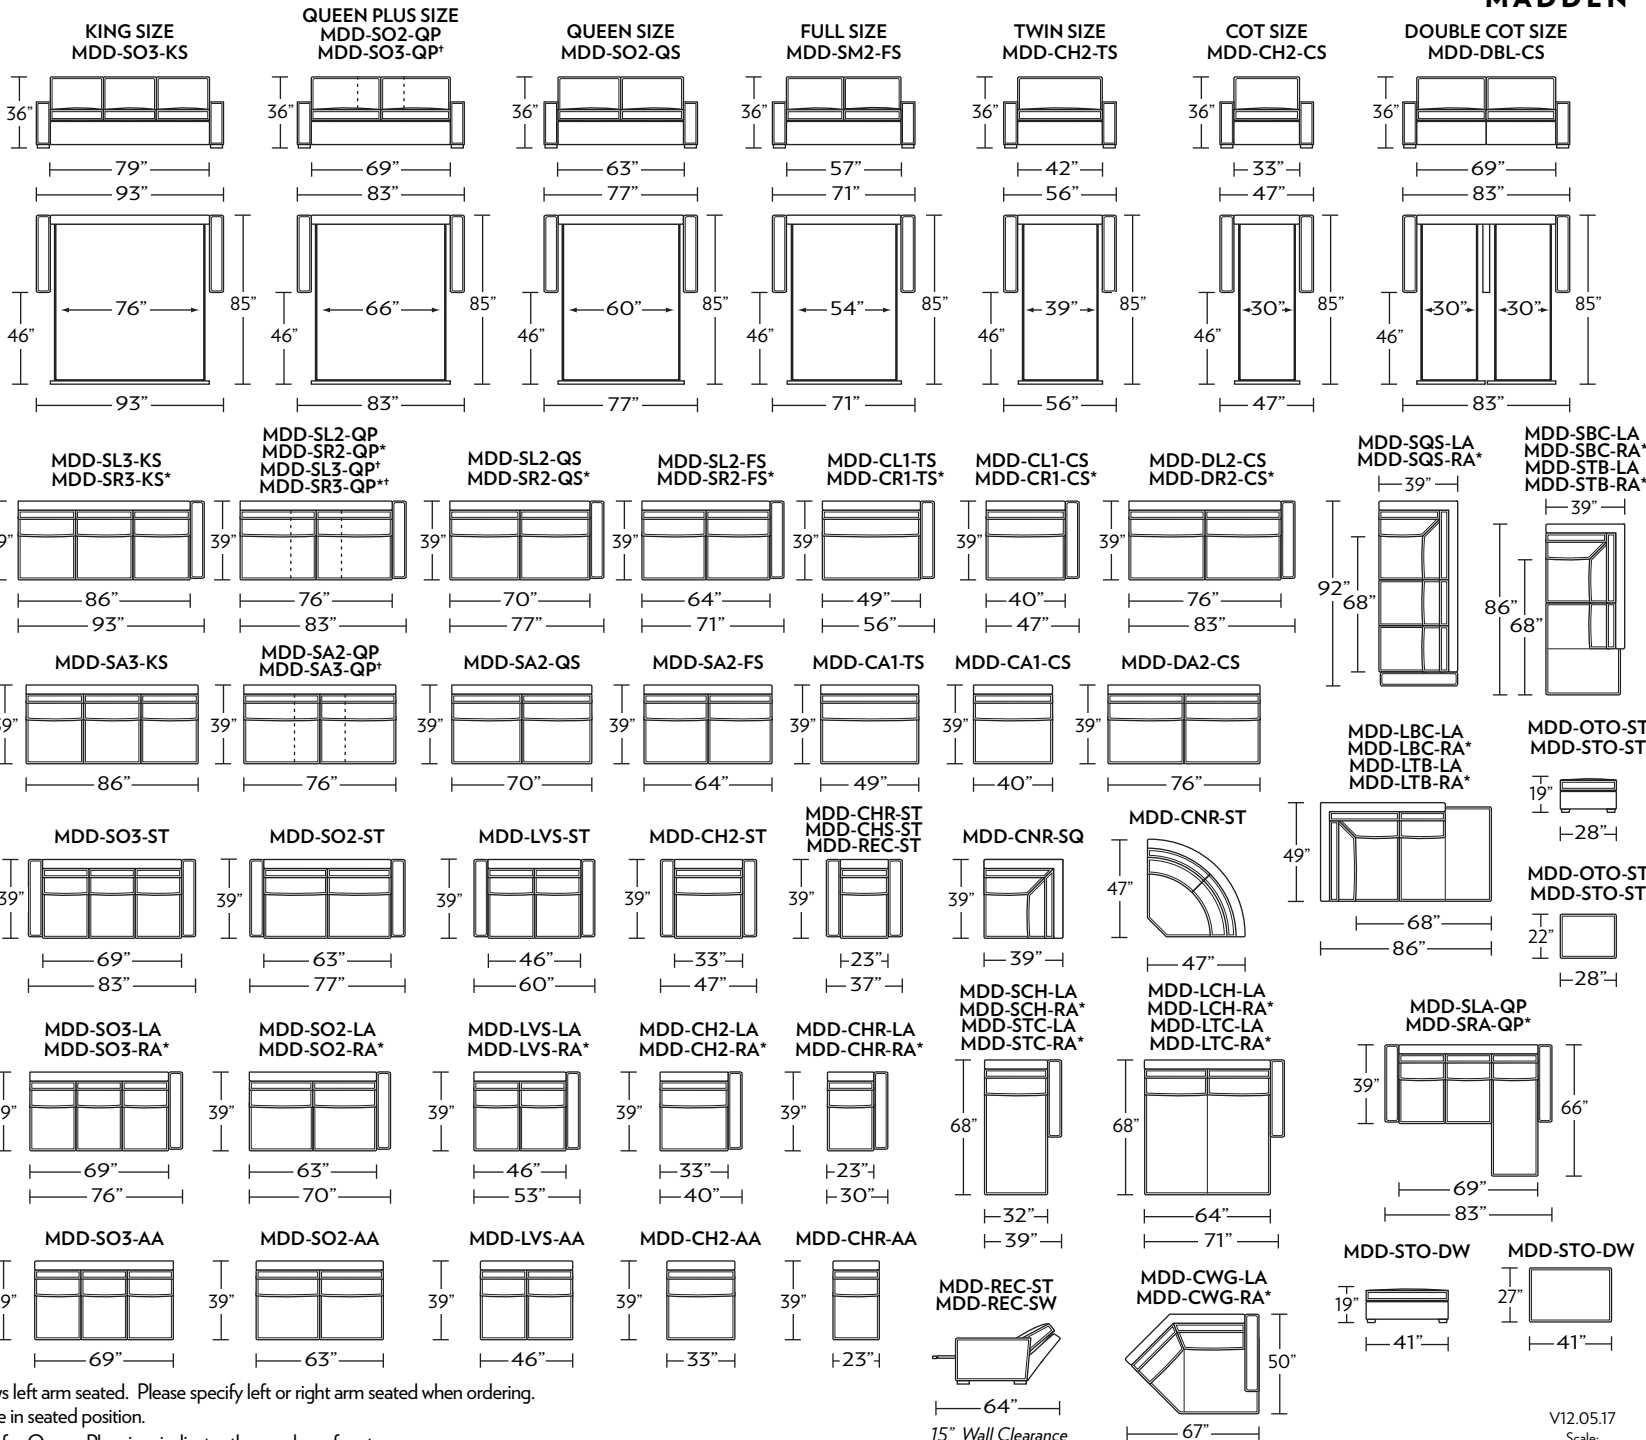

MADDEN

Standard Comfort Sleeper®

Features:

- Featuring the patented Tiffany 24/7™ platform sleep system
- Room to stretch out with true 80 inches of bedroom-length sleeping surface
- Ultimate comfort on five inches of plush, high-density foam mattress
- Under-sofa dust covers keeps dust and dirt from ever touching the mattress
- Zero wall clearance
- Quick-ship delivery
- Flat French welt
- High-density, high-resiliency foam seat cushions
- Loose back and seat cushions
- Lifetime warranty on frame
- 10-year mechanism warranty

Mattress Options:

- Premier with Crypton™ ticking
- Gel
- Tempur-Pedic®

Options:

- High-density, high-resiliency foam seat cushions encased in down and down back cushions available
- Wood legs available in Acorn, Espresso or Walnut finish

Please use actual leather, fabric, Crypton®, Sunbrella® and Ultrasuede® swatches when specifying furniture as the colors shown may vary due to the printing process.

* Picture shows left arm seated. Please specify left or right arm seated when ordering.

All orders are in seated position.

† Dotted lines for Queen Plus sizes indicates the number of seats.

All dimensions are approximate and subject to change.

‡ Chaise lifts up to reveal hidden storage space. • Storage