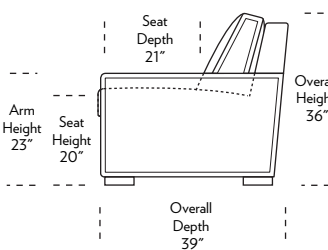

MADDEN

Standard Comfort Sleeper®

Features:

- Featuring the patented Tiffany 24/7™ platform sleep system
- Room to stretch out with true 80 inches of bedroom-length sleeping surface
- Ultimate comfort on five inches of plush, high-density foam mattress
- Under-sofa dust covers keeps dust and dirt from ever touching the mattress
- Zero wall clearance
- Quick-ship delivery
- Flat French welt
- High-density, high-resiliency foam seat cushions
- Loose back and seat cushions
- Lifetime warranty on frame
- 10-year mechanism warranty

Mattress Options:

- Premier with Crypton™ ticking
- Gel
- Tempur-Pedic®

Options:

- High-density, high-resiliency foam seat cushions encased in down and down back cushions available
- Wood legs available in Acorn, Espresso or Walnut finish

Please use actual leather, fabric, Crypton®, Sunbrella® and Ultrasuede® swatches when specifying furniture as the colors shown may vary due to the printing process.

* Picture shows left arm seated. Please specify left or right arm seated when ordering.

All orders are in seated position.

† Dotted lines for Queen Plus sizes indicates the number of seats.

All dimensions are approximate and subject to change.

‡ Chaise lifts up to reveal hidden storage space. • Storage