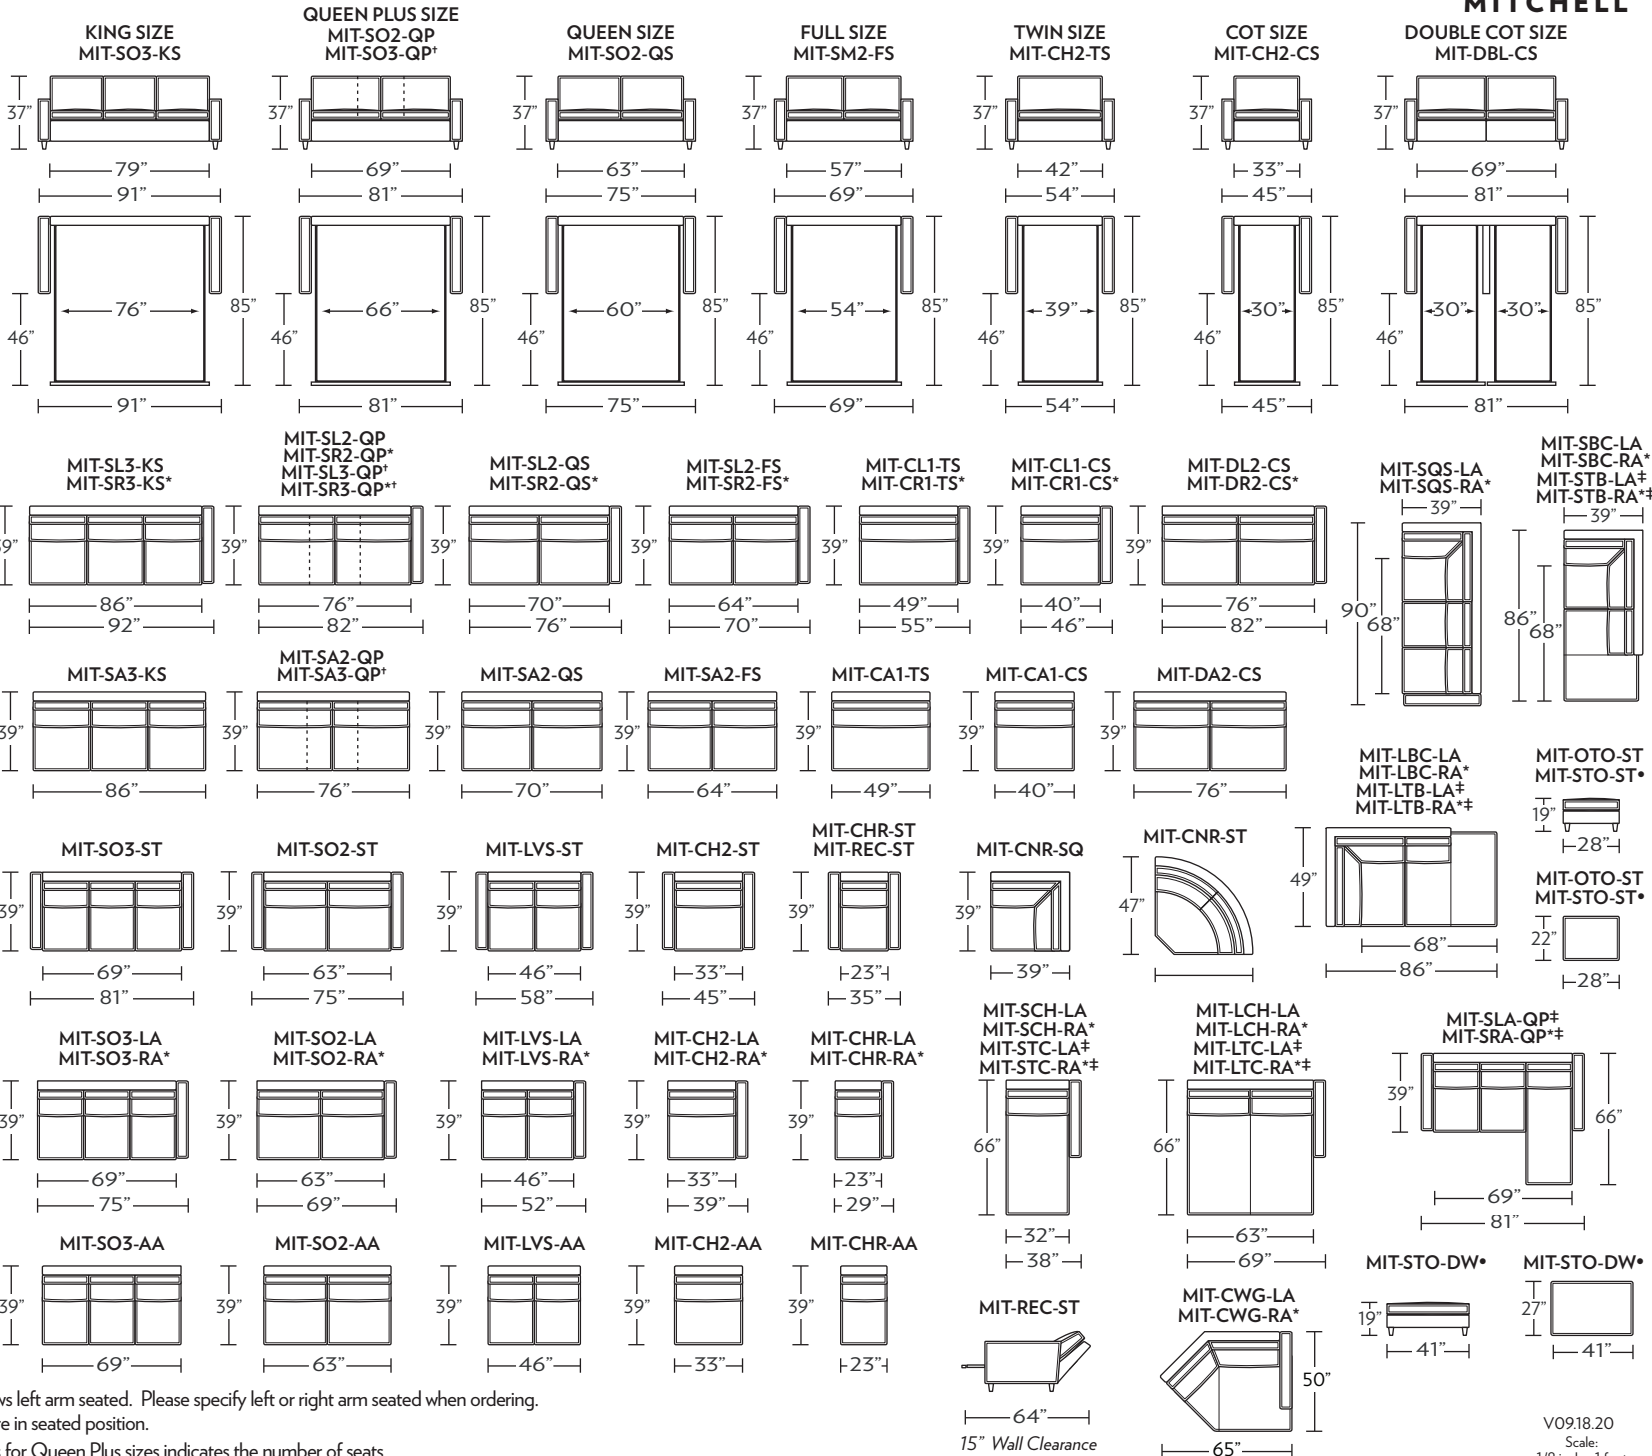

Standard Comfort Sleeper®

Features:

- Featuring the patented Tiffany 24/7™ platform sleep system
- Room to stretch out with true 80 inches of bedroom-length sleeping surface
- Ultimate comfort on four inches of plush, high-density foam mattress
- Zero wall clearance
- Quick-ship delivery
- Flat French welt
- High-density, high-resiliency foam seat cushions
- Loose back and seat cushions
- Lifetime warranty on frame
- 10-year mechanism warranty

Mattress Options:

- Premier with Crypton™ ticking
- Gel
- Tempur-Pedic®

Options:

- High-density, high-resiliency foam seat cushions encased in down and down back cushions available
- Wood legs available in Acorn, Espresso or Walnut finish

Please use actual leather, fabric, Crypton®, Sunbrella® and Ultrasuede® swatches when specifying furniture as the colors shown may vary due to the printing process.

* Picture shows left arm seated. Please specify left or right arm seated when ordering.

All orders are in seated position.

† Dotted lines for Queen Plus sizes indicates the number of seats.

All dimensions are approximate and subject to change.

* Chaise lifts up to reveal hidden storage space. * Storage