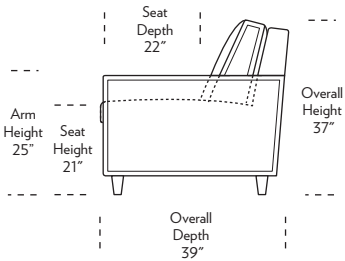

Standard Comfort Sleeper®

Features:

- Featuring the patented Tiffany 24/7™ platform sleep system
- Room to stretch out with true 80 inches of bedroom-length sleeping surface
- Ultimate comfort on four inches of plush, high-density foam mattress
- Zero wall clearance
- Quick-ship delivery
- Flat French welt
- High-density, high-resiliency foam seat cushions
- Loose back and seat cushions
- Lifetime warranty on frame
- 10-year mechanism warranty

Mattress Options:

- Premier with Crypton™ ticking
- Gel
- Tempur-Pedic®

Options:

- High-density, high-resiliency foam seat cushions encased in down and down back cushions available
- Wood legs available in Acorn, Espresso or Walnut finish

Please use actual leather, fabric, Crypton®, Sunbrella® and Ultrasuede® swatches when specifying furniture as the colors shown may vary due to the printing process.

* Picture shows left arm seated. Please specify left or right arm seated when ordering.

All orders are in seated position.

† Dotted lines for Queen Plus sizes indicates the number of seats.

All dimensions are approximate and subject to change.

* Chaise lifts up to reveal hidden storage space. * Storage