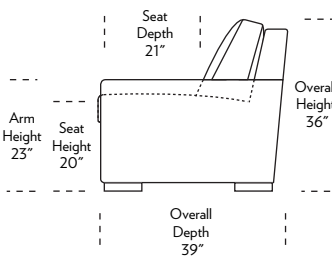

OLSON

Standard Comfort Sleeper®

Features:

- Featuring the patented Tiffany 24/7™ platform sleep system
- Room to stretch out with true 80 inches of bedroom-length sleeping surface
- Ultimate comfort on five inches of plush, high-density foam mattress
- Under-sofa dust covers keeps dust and dirt from ever touching the mattress
- Zero wall clearance
- Quick-ship delivery
- Double-needle top-stitch
- High-density, high-resiliency foam seat cushions
- Loose back and seat cushions
- Lifetime warranty on frame
- 10-year mechanism warranty

Mattress Options:

- Premier with Crypton™ ticking
- Gel
- Tempur-Pedic®

Options:

- High-density, high-resiliency foam seat cushions encased in down and down back cushions available
- Wood legs available in Acorn, Espresso or Walnut finish
- Nailhead trim available in Antique Brass, Chrome or Pewter finish (deck only)

Please use actual leather, fabric, Crypton®, Sunbrella® and Ultrasuede® swatches when specifying furniture as the colors shown may vary due to the printing process.

* Picture shows left arm seated. Please specify left or right arm seated when ordering.

All orders are in seated position.

† Dotted lines for Queen Plus sizes indicates the number of seats.

All dimensions are approximate and subject to change.

‡ Chaise lifts up to reveal hidden storage space. * Storage