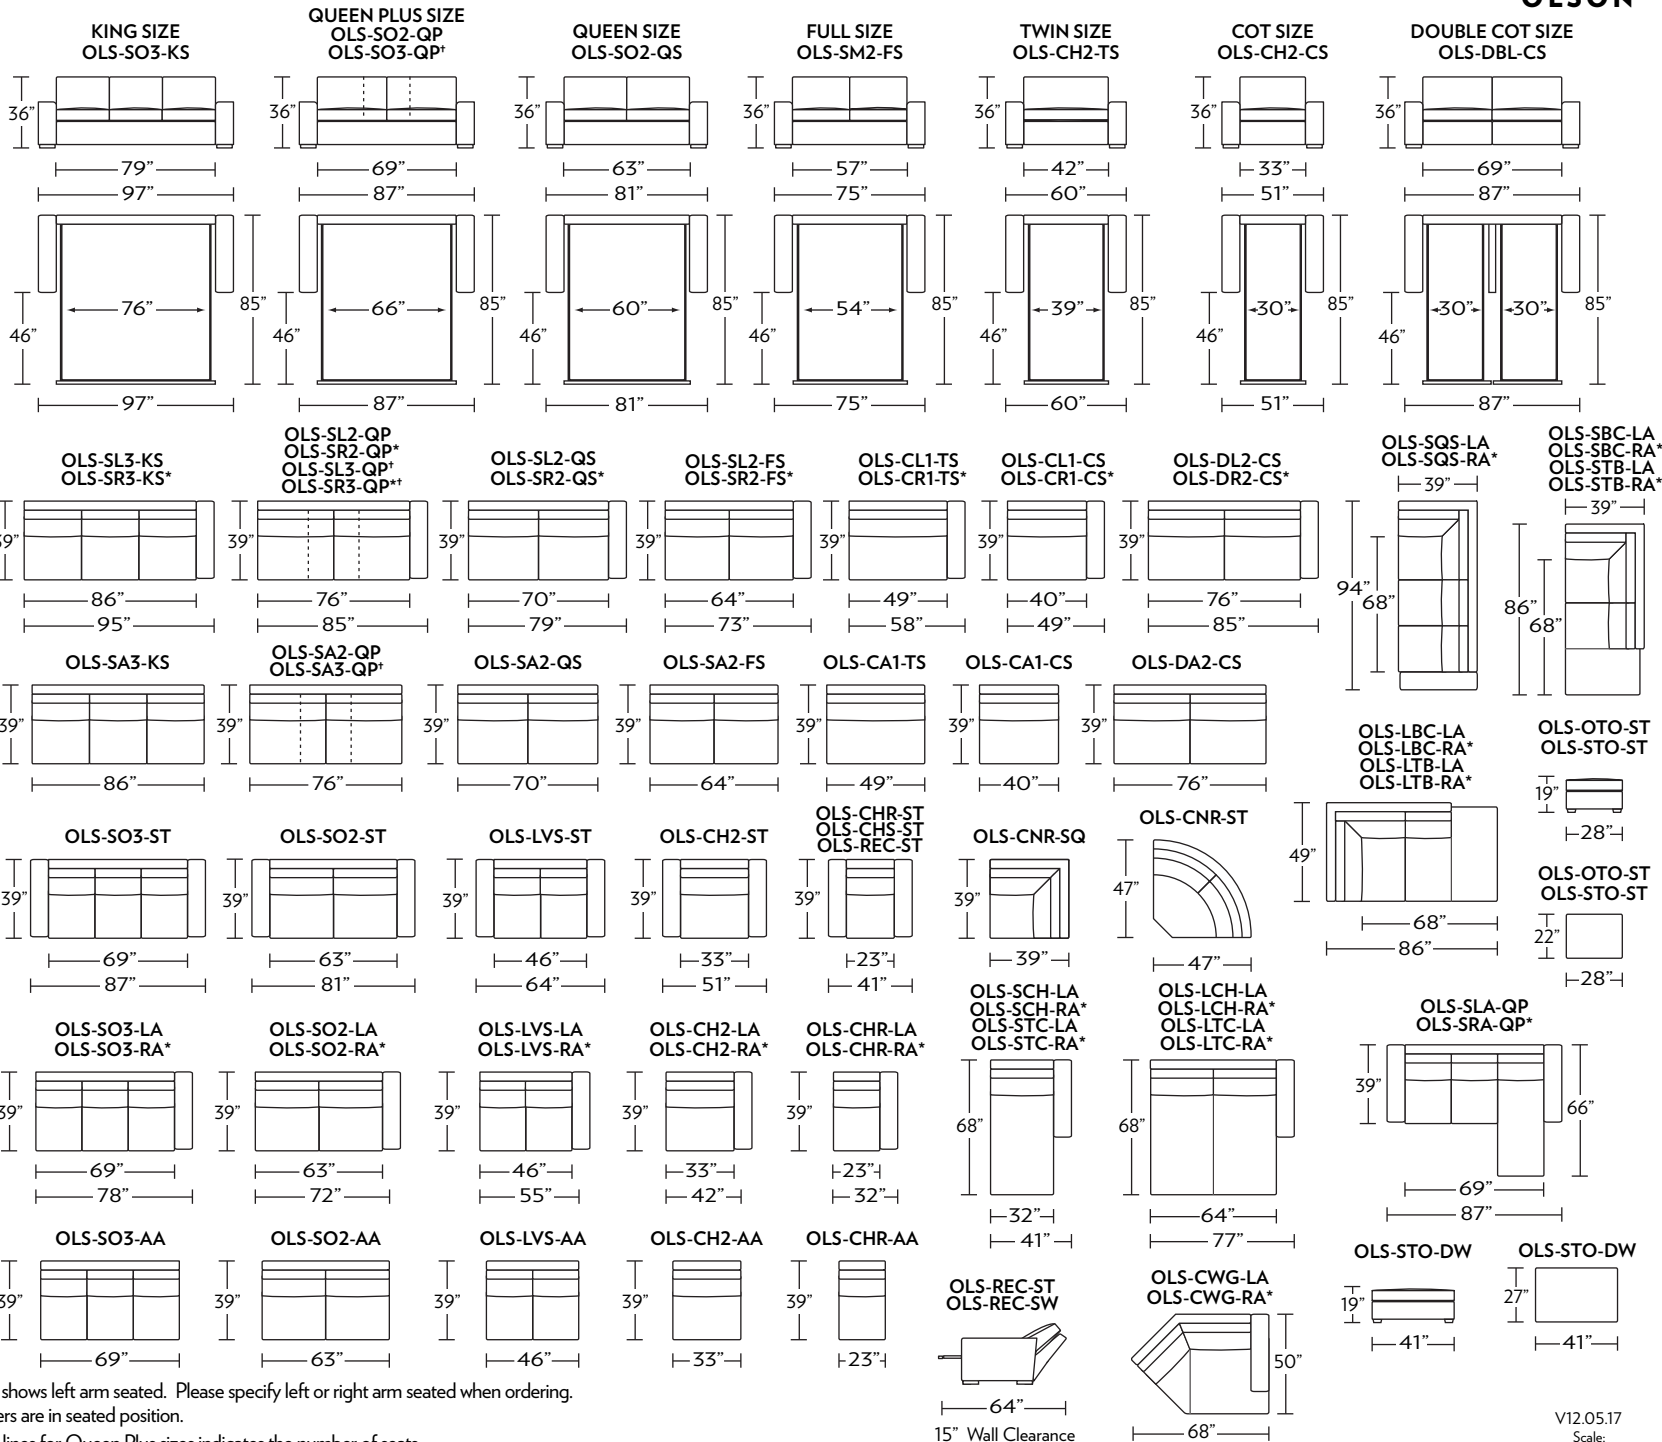

OLSON

Standard Comfort Sleeper®

Features:

- Featuring the patented Tiffany 24/7™ platform sleep system
- Room to stretch out with true 80 inches of bedroom-length sleeping surface
- Ultimate comfort on five inches of plush, high-density foam mattress
- Under-sofa dust covers keeps dust and dirt from ever touching the mattress
- Zero wall clearance
- Quick-ship delivery
- Double-needle top-stitch
- High-density, high-resiliency foam seat cushions
- Loose back and seat cushions
- Lifetime warranty on frame
- 10-year mechanism warranty

Mattress Options:

- Premier with Crypton™ ticking
- Gel
- Tempur-Pedic®

Options:

- High-density, high-resiliency foam seat cushions encased in down and down back cushions available
- Wood legs available in Acorn, Espresso or Walnut finish
- Nailhead trim available in Antique Brass, Chrome or Pewter finish (deck only)

Please use actual leather, fabric, Crypton®, Sunbrella® and Ultrasuede® swatches when specifying furniture as the colors shown may vary due to the printing process.

* Picture shows left arm seated. Please specify left or right arm seated when ordering.

All orders are in seated position.

† Dotted lines for Queen Plus sizes indicates the number of seats.

All dimensions are approximate and subject to change.

‡ Chaise lifts up to reveal hidden storage space. * Storage