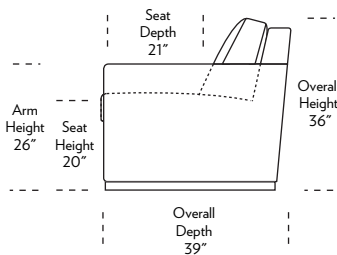

Standard Comfort Sleeper®

Features:

- Featuring the patented Tiffany 24/7™ platform sleep system
- Room to stretch out with true 80 inches of bedroom-length sleeping surface
- Ultimate comfort on five inches of plush, high-density foam mattress
- Under-sofa dust covers keeps dust and dirt from ever touching the mattress
- Zero wall clearance
- Quick-ship delivery
- Single-needle top-stitch
- High-density, high-resiliency foam seat cushions
- Loose back and seat cushions
- Lifetime warranty on frame
- 10-year mechanism warranty

Mattress Options:

- Premier with Crypton® ticking
- Gel
- Tempur-Pedic®

Options:

- High-density, high-resiliency foam seat cushions encased in down and down back cushions available
- Wood legs available in Acorn, Espresso or Walnut finish
- Nailhead trim available in Antique Brass, Chrome or Pewter finish (deck only)

Please use actual leather, fabric, Crypton®, Sunbrella® and Ultrasuede® swatches when specifying furniture as the colors shown may vary due to the printing process.

* Picture shows left arm seated. Please specify left or right arm seated when ordering.

All orders are in seated position.

† Dotted lines for Queen Plus sizes indicates the number of seats.

All dimensions are approximate and subject to change.

‡ Chaise lifts up to reveal hidden storage space. • Storage