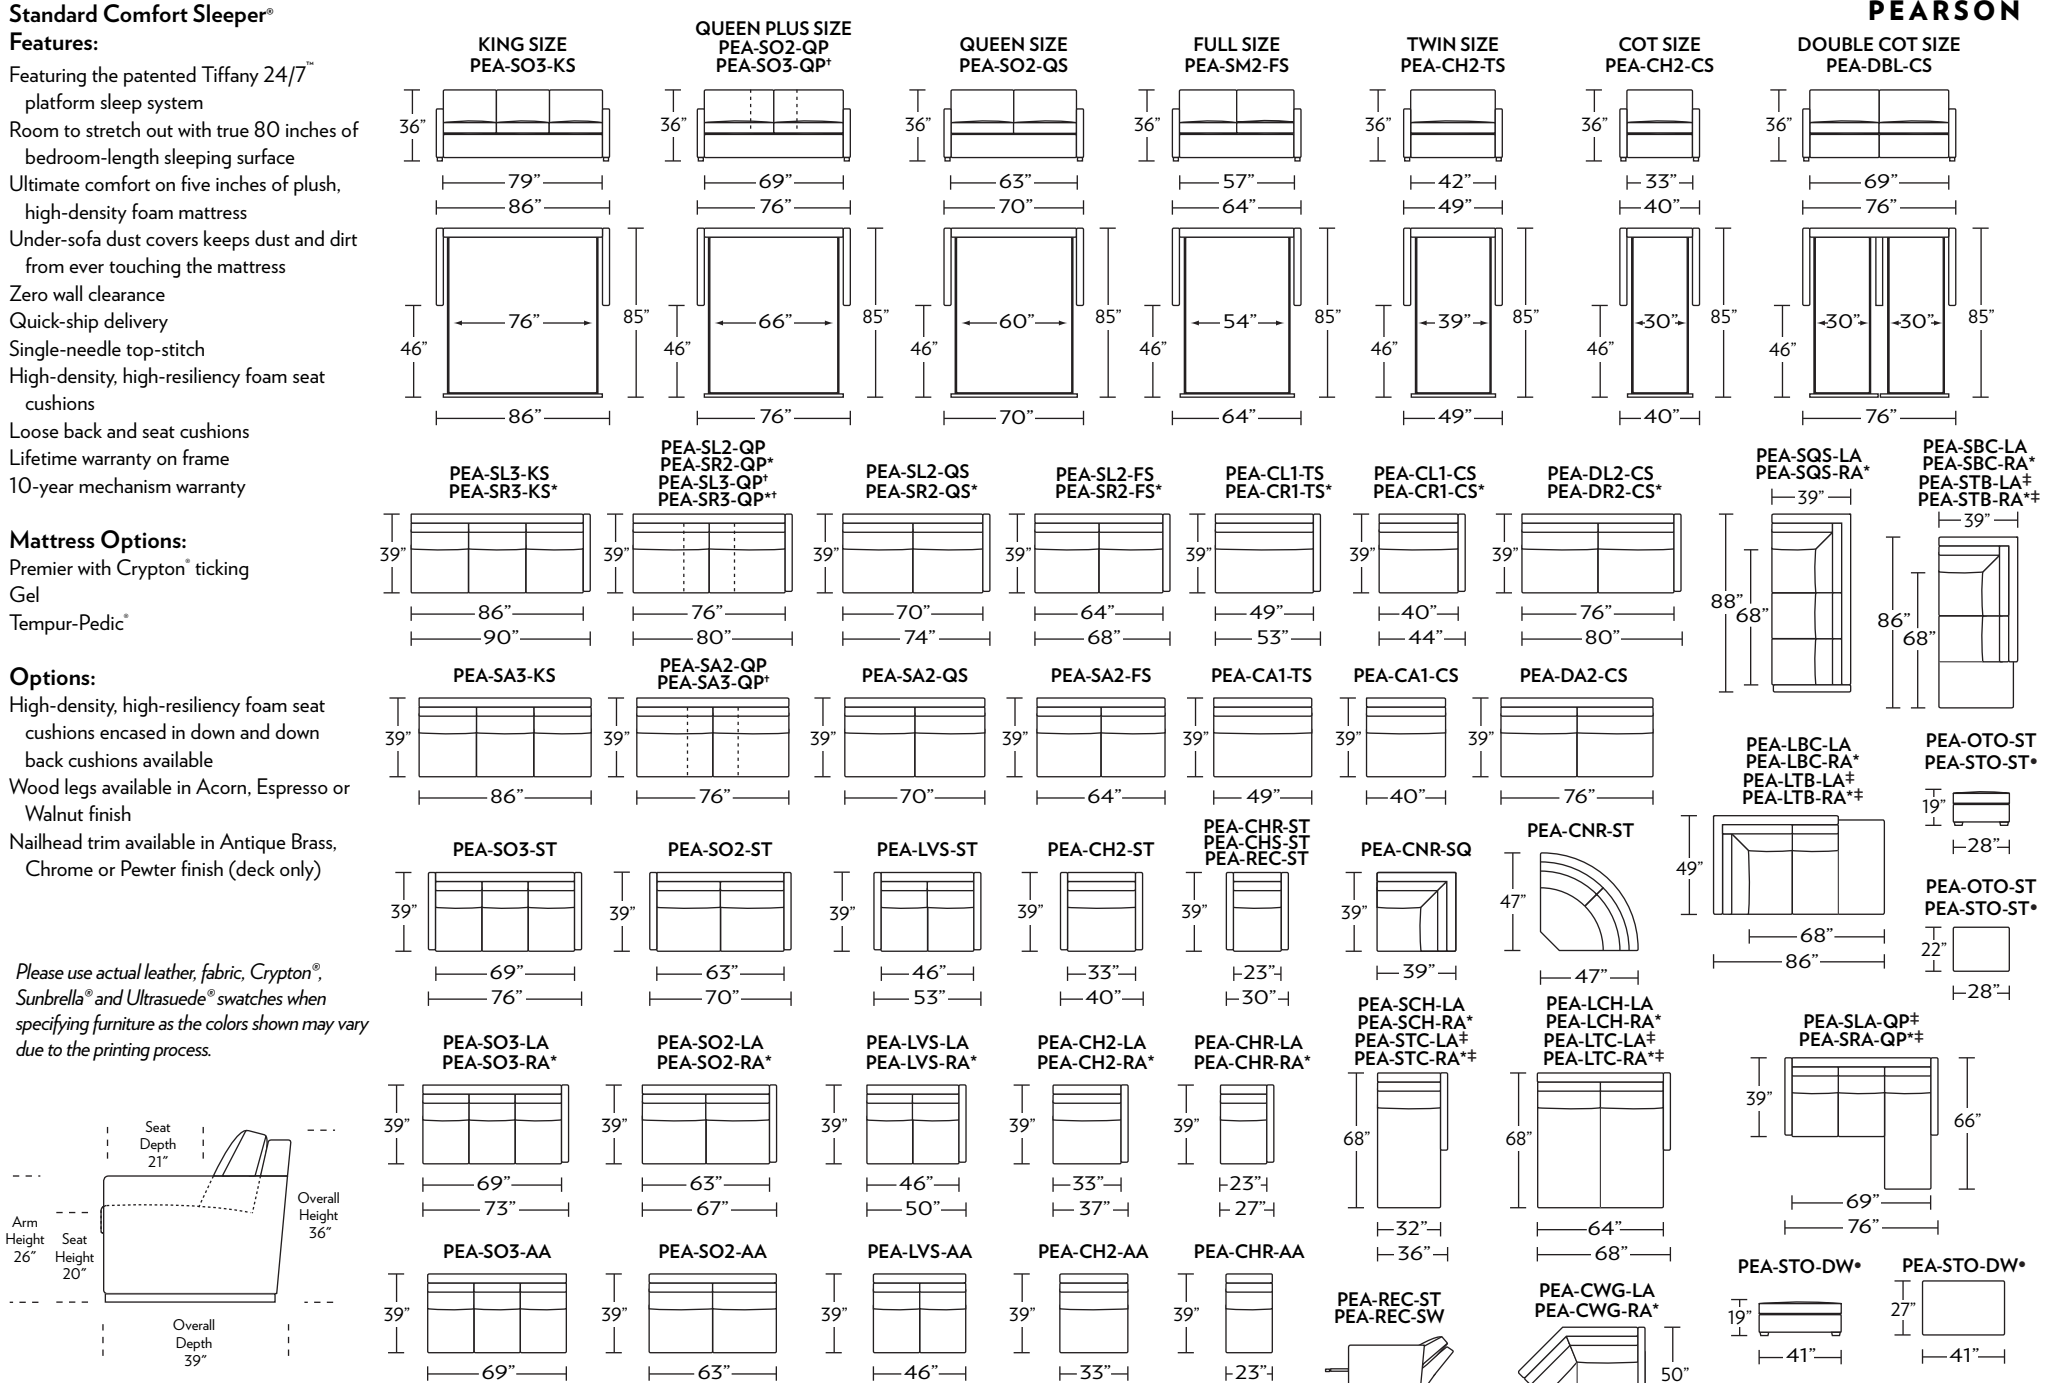

Standard Comfort Sleeper®

Features:

- Featuring the patented Tiffany 24/7™ platform sleep system
- Room to stretch out with true 80 inches of bedroom-length sleeping surface
- Ultimate comfort on five inches of plush, high-density foam mattress
- Under-sofa dust covers keeps dust and dirt from ever touching the mattress
- Zero wall clearance
- Quick-ship delivery
- Single-needle top-stitch
- High-density, high-resiliency foam seat cushions
- Loose back and seat cushions
- Lifetime warranty on frame
- 10-year mechanism warranty

Mattress Options:

- Premier with Crypton® ticking
- Gel
- Tempur-Pedic®

Options:

- High-density, high-resiliency foam seat cushions encased in down and down back cushions available
- Wood legs available in Acorn, Espresso or Walnut finish
- Nailhead trim available in Antique Brass, Chrome or Pewter finish (deck only)

Please use actual leather, fabric, Crypton®, Sunbrella® and Ultrasuede® swatches when specifying furniture as the colors shown may vary due to the printing process.

* Picture shows left arm seated. Please specify left or right arm seated when ordering.

All orders are in seated position.

† Dotted lines for Queen Plus sizes indicates the number of seats.

All dimensions are approximate and subject to change.

‡ Chaise lifts up to reveal hidden storage space. • Storage