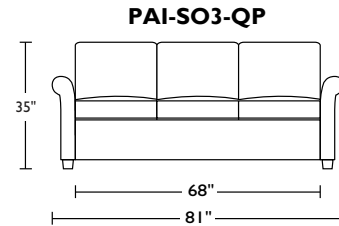

COMFORT SLEEPER BY AMERICAN LEATHER® SILVER

PAIGE

Standard Features:

- Premium high-density, high-resiliency foam
- Loose back and seat cushions
- Fall away back becomes mattress section
- Zero wall clearance
- Single needle top-stitch
- Lifetime warranty on frame
- Limited five-year warranty on mechanism
- Quick-ship delivery

Scale: 1/4 inch = 1 foot
 All dimensions are approximate and subject to change.
 Specify components from the sitting position.
 U.S. patents #6904628 & 8011034

V04.30.19