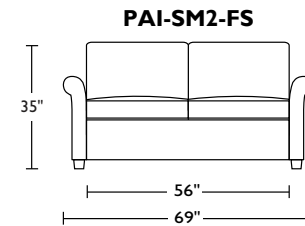

COMFORT SLEEPER BY AMERICAN LEATHER® SILVER

PAIGE

Standard Features:

- Premium high-density, high-resiliency foam
- Loose back and seat cushions
- Fall away back becomes mattress section
- Zero wall clearance
- Single needle top-stitch
- Lifetime warranty on frame
- Limited five-year warranty on mechanism
- Quick-ship delivery

Scale: 1/4 inch = 1 foot
 All dimensions are approximate and subject to change.
 Specify components from the sitting position.
 U.S. patents #6904628 & 8011034

V04.30.19