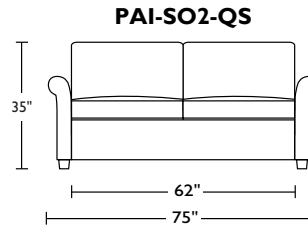

COMFORT SLEEPER BY AMERICAN LEATHER® SILVER

PAIGE

Standard Features:

- Premium high-density, high-resiliency foam
- Loose back and seat cushions
- Fall away back becomes mattress section
- Zero wall clearance
- Single needle top-stitch
- Lifetime warranty on frame
- Limited five-year warranty on mechanism
- Quick-ship delivery

Scale: 1/4 inch = 1 foot
 All dimensions are approximate and subject to change.
 Specify components from the sitting position.
 U.S. patents #6904628 & 8011034

V04.30.19