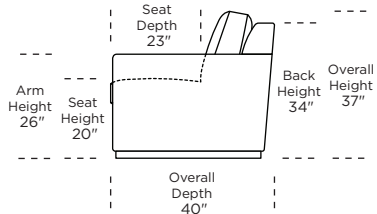

**Standard Comfort Sleeper®**

**Features:**

- Featuring the patented Tiffany 24/7™ platform sleep system
- Room to stretch out with true 80 inches of bedroom-length sleeping surface
- Ultimate comfort on five inches of plush, high-density foam mattress
- Under-sofa dust covers keeps dust and dirt from ever touching the mattress
- Zero wall clearance
- Quick-ship delivery
- Single-needle top-stitch
- High-density, high-resiliency foam seat cushions
- Loose back and seat cushions
- Limited lifetime warranty on frame
- 10-year mechanism warranty

**Leg height is 2"**

Please use actual leather, fabric, Crypton®, Sunbrella® and Ultrasuede® swatches when specifying furniture as the colors shown may vary due to the printing process.

**Note:** Seat depth includes cushion overhang which may be up to 1"

**PEARSON**

\* Picture shows left arm seated. Please specify left or right arm seated when ordering.  
 † All orders are in seated position.  
 ‡ Dotted lines for Queen Plus sizes indicates the number of seats.  
 All dimensions are approximate and subject to change.  
 † Chaise lifts up to reveal hidden storage space. • Storage