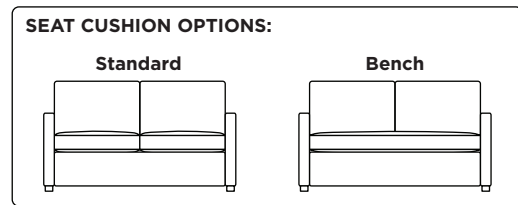

**Standard Comfort Sleeper®**

**Features:**

- Featuring the patented Tiffany 24/7™ platform sleep system
- Room to stretch out with true 80 inches of bedroom-length sleeping surface
- Ultimate comfort on five inches of plush, high-density foam mattress
- Under-sofa dust covers keeps dust and dirt from ever touching the mattress
- Zero wall clearance
- Quick-ship delivery
- Single-needle top-stitch
- High-density, high-resiliency foam seat cushions
- Loose back and seat cushions
- Limited lifetime warranty on frame
- 10-year mechanism warranty

**Leg height is 2"**

Please use actual leather, fabric, Crypton®, Sunbrella® and Ultrasuede® swatches when specifying furniture as the colors shown may vary due to the printing process.

**Note:** Seat depth includes cushion overhang which may be up to 1"

**PEARSON**

\* Picture shows left arm seated. Please specify left or right arm seated when ordering.  
 † All orders are in seated position.  
 ‡ Dotted lines for Queen Plus sizes indicates the number of seats.  
 All dimensions are approximate and subject to change.  
 † Chaise lifts up to reveal hidden storage space. • Storage