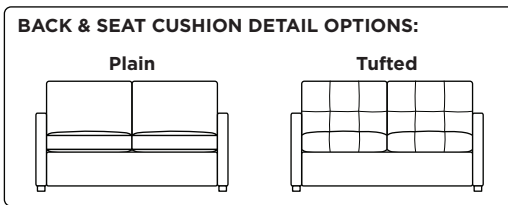

PEARSON

* Picture shows left arm seated. Please specify left or right arm seated when ordering.
† All orders are in seated position.
‡ Dotted lines for Queen Plus sizes indicates the number of seats.
All dimensions are approximate and subject to change.
† Chaise lifts up to reveal hidden storage space. • Storage