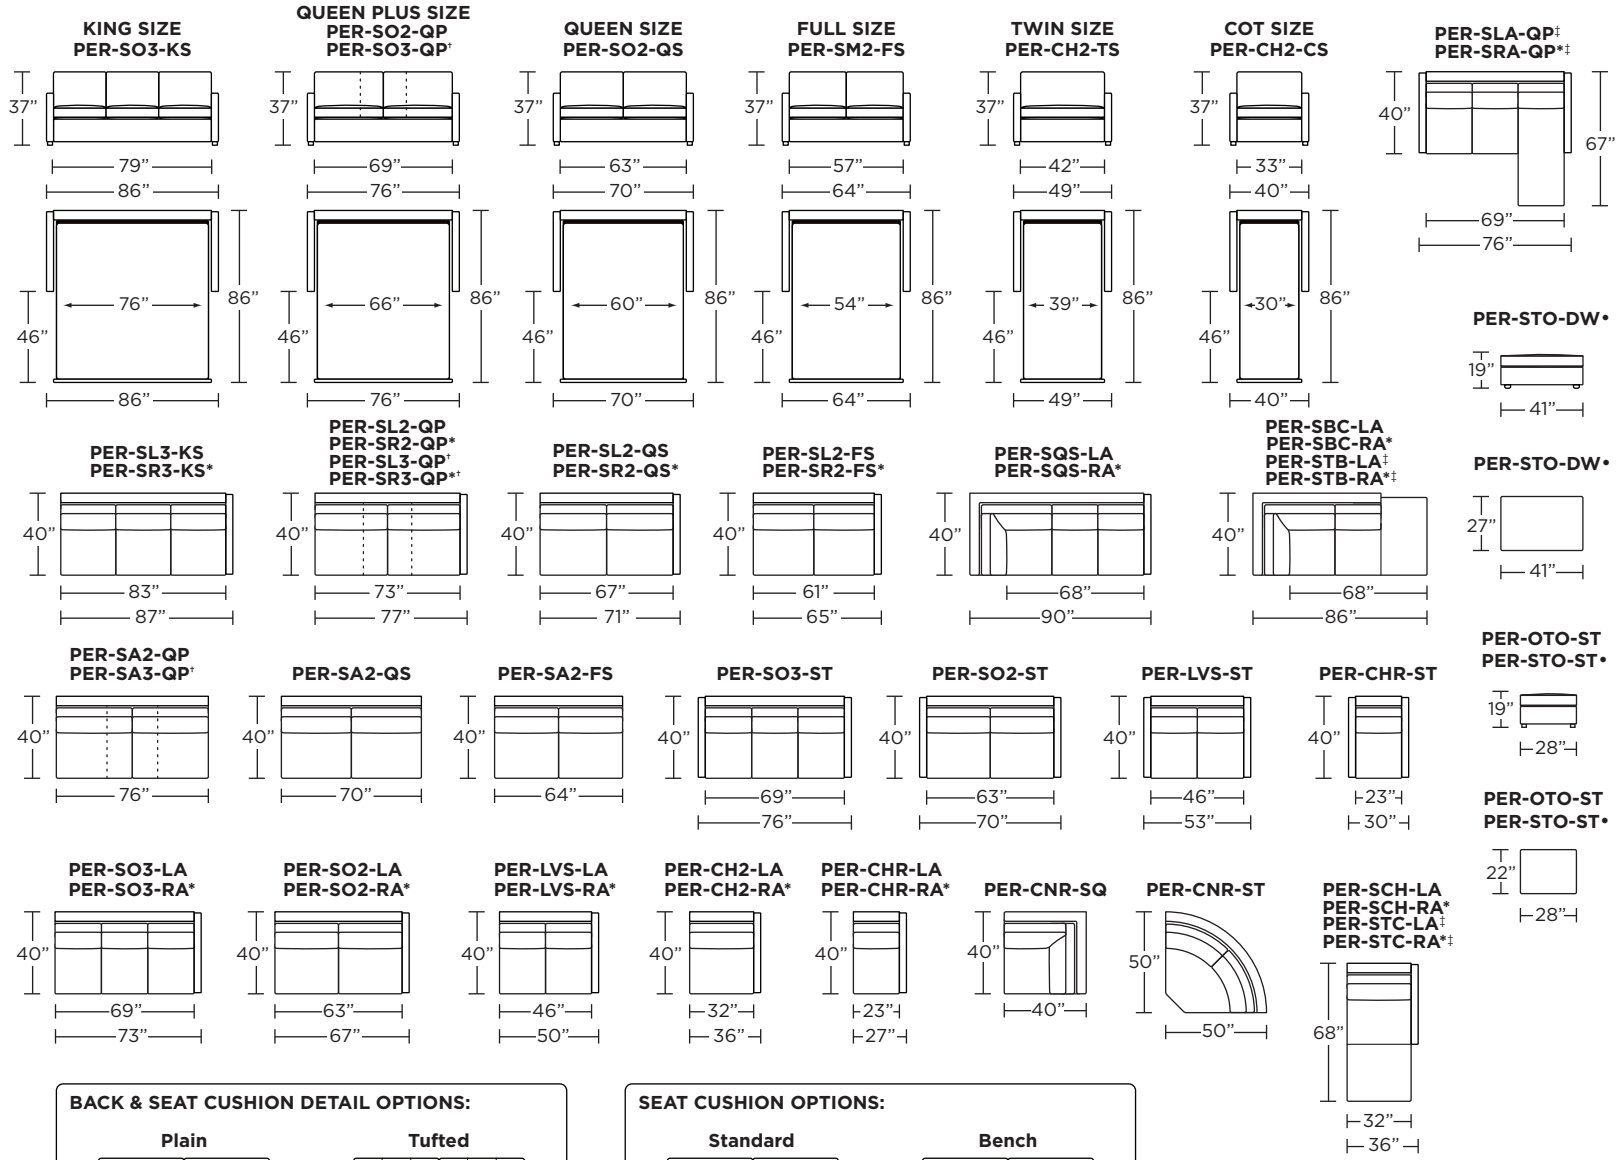

**Standard Comfort Sleeper®**

**Features:**

- Featuring the patented Tiffany 24/7™ platform sleep system
- Room to stretch out with true 80 inches of bedroom-length sleeping surface
- Ultimate comfort on five inches of plush, high-density foam mattress
- Under-sofa dust covers keeps dust and dirt from ever touching the mattress
- Zero wall clearance
- Quick-ship delivery
- Single-needle top-stitch
- High-density, high-resiliency foam seat cushions
- Loose back and seat cushions
- Limited lifetime warranty on frame
- 10-year mechanism warranty

**Leg height is 2"**

Please use actual leather, fabric, Crypton®, Sunbrella® and Ultrasuede® swatches when specifying furniture as the colors shown may vary due to the printing process.

**Note:** Seat depth includes cushion overhang which may be up to 1"

**PEARSON**

\* Picture shows left arm seated. Please specify left or right arm seated when ordering.  
 † All orders are in seated position.  
 ‡ Dotted lines for Queen Plus sizes indicates the number of seats.  
 All dimensions are approximate and subject to change.  
 † Chaise lifts up to reveal hidden storage space. • Storage