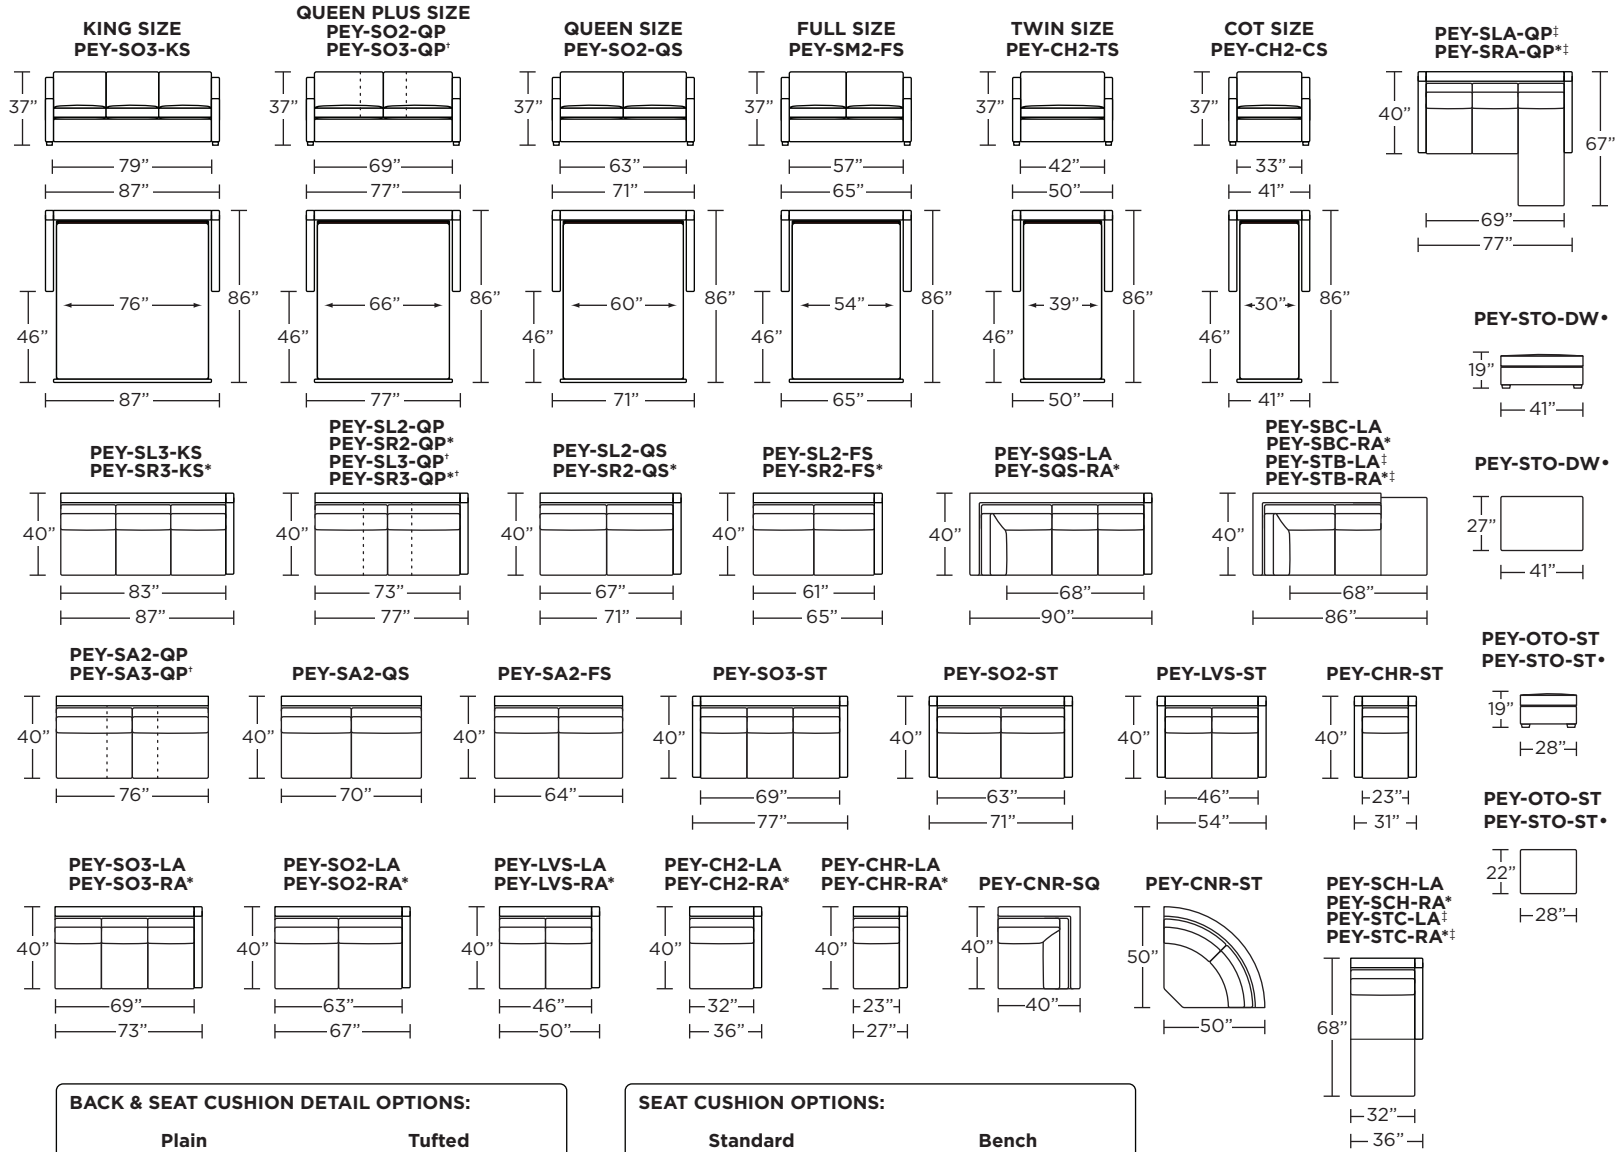

Standard Comfort Sleeper®

Features:

- Featuring the patented Tiffany 24/7™ platform sleep system
- Room to stretch out with true 80 inches of bedroom-length sleeping surface
- Ultimate comfort on five inches of plush, high-density foam mattress
- Under-sofa dust covers keeps dust and dirt from ever touching the mattress
- Zero wall clearance
- Quick-ship delivery
- Single-needle top-stitch
- High-density, high-resiliency foam seat cushions
- Loose back and seat cushions
- Limited lifetime warranty on frame
- 10-year mechanism warranty

Leg height is 2"

Please use actual leather, fabric, Crypton®, Sunbrella® and Ultrasuede® swatches when specifying furniture as the colors shown may vary due to the printing process.

Note: Seat depth includes cushion overhang which may be up to 1"

* Picture shows left arm seated. Please specify left or right arm seated when ordering.

All orders are in seated position.

† Dotted lines for Queen Plus sizes indicates the number of seats.

All dimensions are approximate and subject to change.