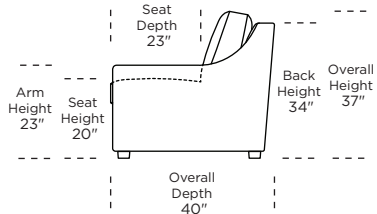

Standard Comfort Sleeper®

Features:

- Featuring the patented Tiffany 24/7™ platform sleep system
- Room to stretch out with true 80 inches of bedroom-length sleeping surface
- Ultimate comfort on five inches of plush, high-density foam mattress
- Under-sofa dust covers keeps dust and dirt from ever touching the mattress
- Zero wall clearance
- Quick-ship delivery
- Single-needle top-stitch
- High-density, high-resiliency foam seat cushions
- Loose back and seat cushions
- Limited lifetime warranty on frame
- 10-year mechanism warranty

Leg height is 2"

Please use actual leather, fabric, Crypton®, Sunbrella® and Ultrasuede® swatches when specifying furniture as the colors shown may vary due to the printing process.

Note: Seat depth includes cushion overhang which may be up to 1"

* Picture shows left arm seated. Please specify left or right arm seated when ordering.

All orders are in seated position.

† Dotted lines for Queen Plus sizes indicates the number of seats.

All dimensions are approximate and subject to change.