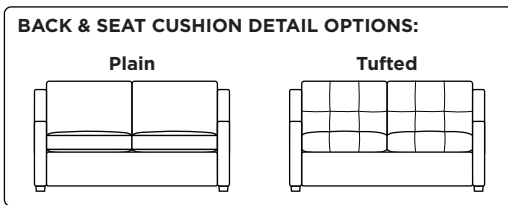

Standard Comfort Sleeper®

Features:

- Featuring the patented Tiffany 24/7™ platform sleep system
- Room to stretch out with true 80 inches of bedroom-length sleeping surface
- Ultimate comfort on five inches of plush, high-density foam mattress
- Under-sofa dust covers keeps dust and dirt from ever touching the mattress
- Zero wall clearance
- Quick-ship delivery
- Single-needle top-stitch
- High-density, high-resiliency foam seat cushions
- Loose back and seat cushions
- Limited lifetime warranty on frame
- 10-year mechanism warranty

Mattress Options:

- HiPerform with Crypton® ticking
- Cooling Gel
- Tempur-Pedic®

Options:

- High-density, high-resiliency foam seat cushions encased in down and down back cushions available
- Bench seat cushion
- Tufted back and seat cushion decorative detail
- Wood legs available in Acorn, Espresso or Walnut finish
- Ottomans available with casters

Leg height is 2"

Please use actual leather, fabric, Crypton®, Sunbrella® and Ultrasuede® swatches when specifying furniture as the colors shown may vary due to the printing process.

Note: Seat depth includes cushion overhang which may be up to 1"