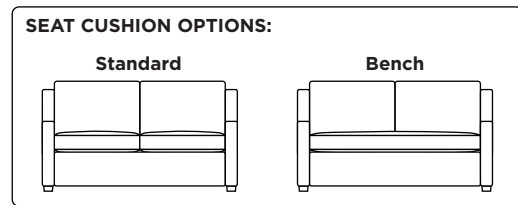

Standard Comfort Sleeper®

Features:

- Featuring the patented Tiffany 24/7™ platform sleep system
- Room to stretch out with true 80 inches of bedroom-length sleeping surface
- Ultimate comfort on five inches of plush, high-density foam mattress
- Under-sofa dust covers keeps dust and dirt from ever touching the mattress
- Zero wall clearance
- Quick-ship delivery
- Single-needle top-stitch
- High-density, high-resiliency foam seat cushions
- Loose back and seat cushions
- Limited lifetime warranty on frame
- 10-year mechanism warranty

Leg height is 2"

Please use actual leather, fabric, Crypton®, Sunbrella® and Ultrasuede® swatches when specifying furniture as the colors shown may vary due to the printing process.

Note: Seat depth includes cushion overhang which may be up to 1"

* Picture shows left arm seated. Please specify left or right arm seated when ordering.

All orders are in seated position.

† Dotted lines for Queen Plus sizes indicates the number of seats.

All dimensions are approximate and subject to change.