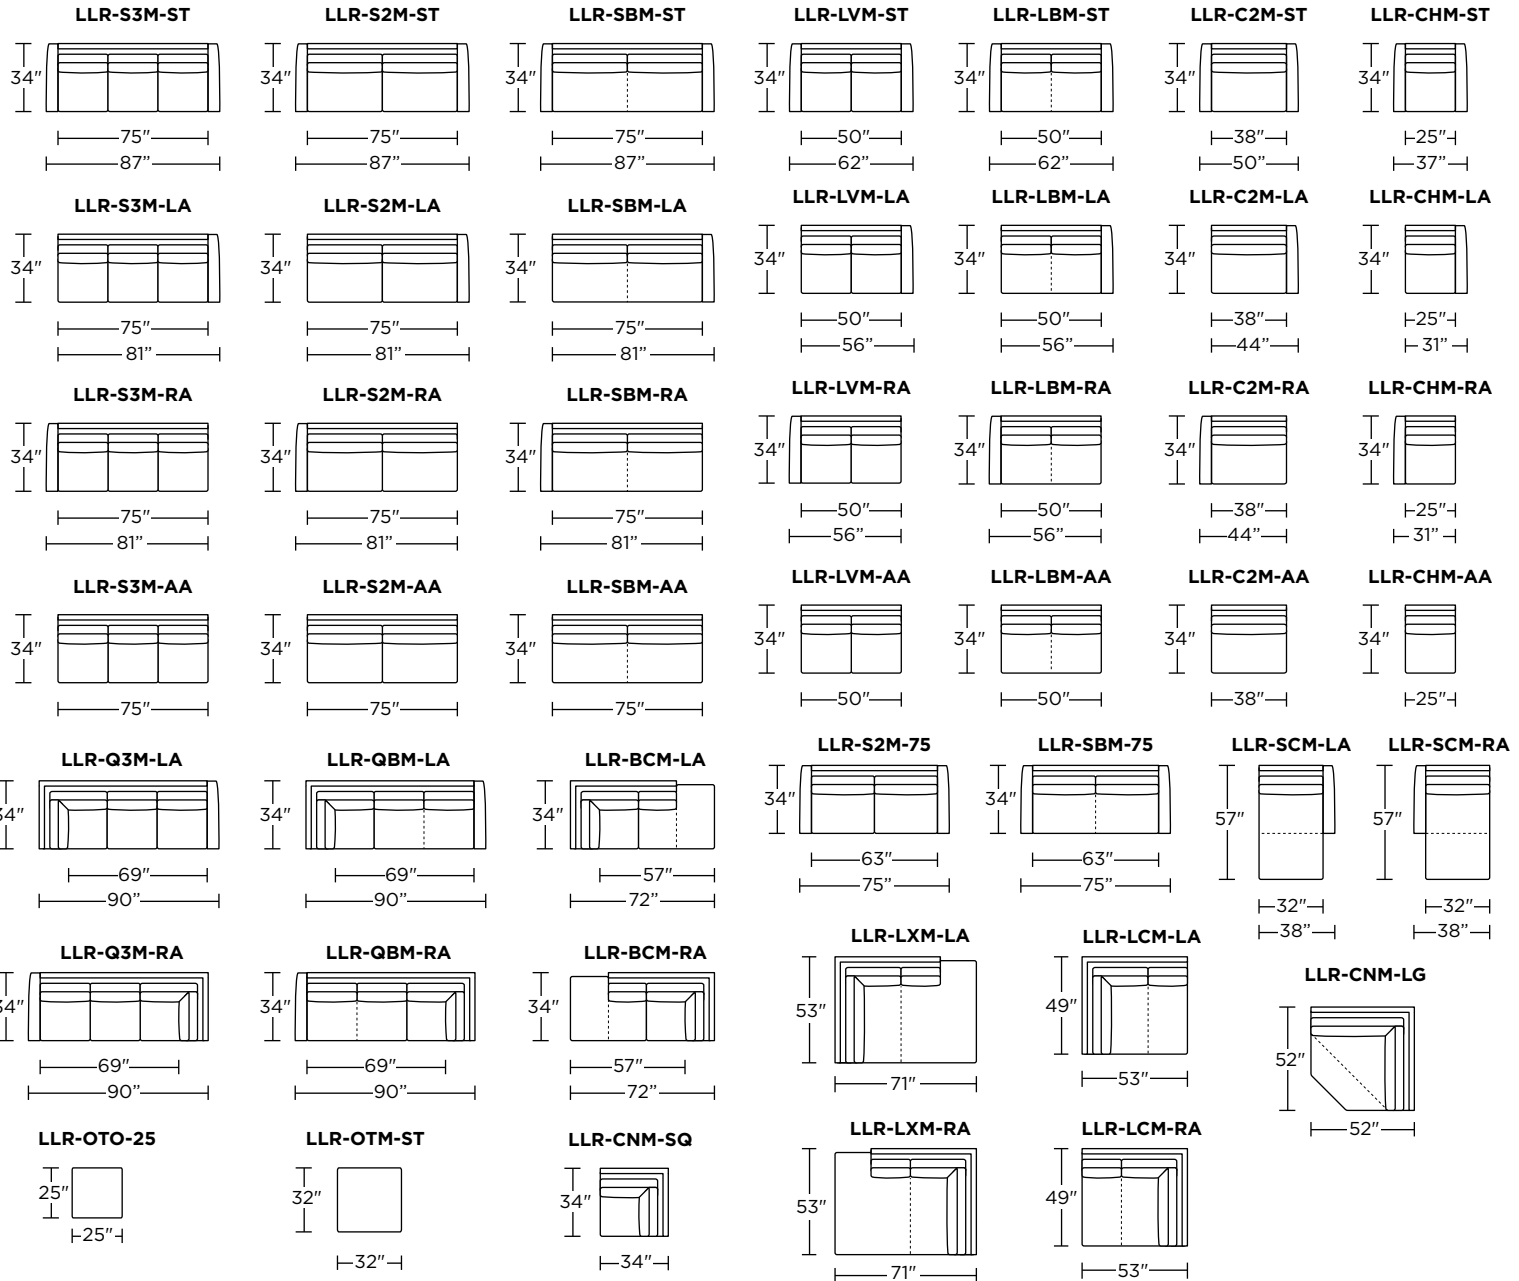

PERSONALIZE WITH AMERICAN LEATHER® ROLLED ARM - MICRO

34" Overall Depth

Standard Features:

- Advanced unidirectional suspension system
- Loose back and seat cushions
- Single-needle top-stitch
- Lifetime warranty on frame and suspension
- Quick-ship delivery

Options:

- Premium high-density, high-resiliency foam seat cushions encased in down
- Premium high-density, high-resiliency foam seat cushions
- Metal legs available in Antique Brass, Burnished Bronze or Polished Nickel finish
- Solid wood legs available in Natural Walnut or Gray Ash
- Contrasting seat and back cushions (two-tone) available
- Low profile back cushions available (overall height 33")
- High profile back cushions available (overall height 36")

Please use actual leather, fabric, Crypton®, Sunbrella® and Ultrasuede® swatches when specifying furniture as the colors shown may vary due to the printing process.

Note: Dotted line indicates seam on leather, Ultrasuede® and up the roll fabrics. Seams are eliminated with railroaded fabrics.

Scale: 1/8 inch = 1 foot
All dimensions are approximate and subject to change.

V.10.27.20