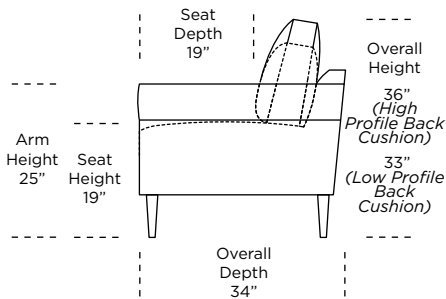

PERSONALIZE WITH AMERICAN LEATHER® ROLLED ARM - MICRO

34" Overall Depth

Standard Features:

- Advanced unidirectional suspension system
- Loose back and seat cushions
- Single-needle top-stitch
- Lifetime warranty on frame and suspension
- Quick-ship delivery

Options:

- Premium high-density, high-resiliency foam seat cushions encased in down
- Premium high-density, high-resiliency foam seat cushions
- Metal legs available in Antique Brass, Burnished Bronze or Polished Nickel finish
- Solid wood legs available in Natural Walnut or Gray Ash
- Contrasting seat and back cushions (two-tone) available
- Low profile back cushions available (overall height 33")
- High profile back cushions available (overall height 36")

Please use actual leather, fabric, Crypton®, Sunbrella® and Ultrasuede® swatches when specifying furniture as the colors shown may vary due to the printing process.

Note: Dotted line indicates seam on leather, Ultrasuede® and up the roll fabrics. Seams are eliminated with railroaded fabrics.

Scale: 1/8 inch = 1 foot
All dimensions are approximate and subject to change.

V.10.27.20