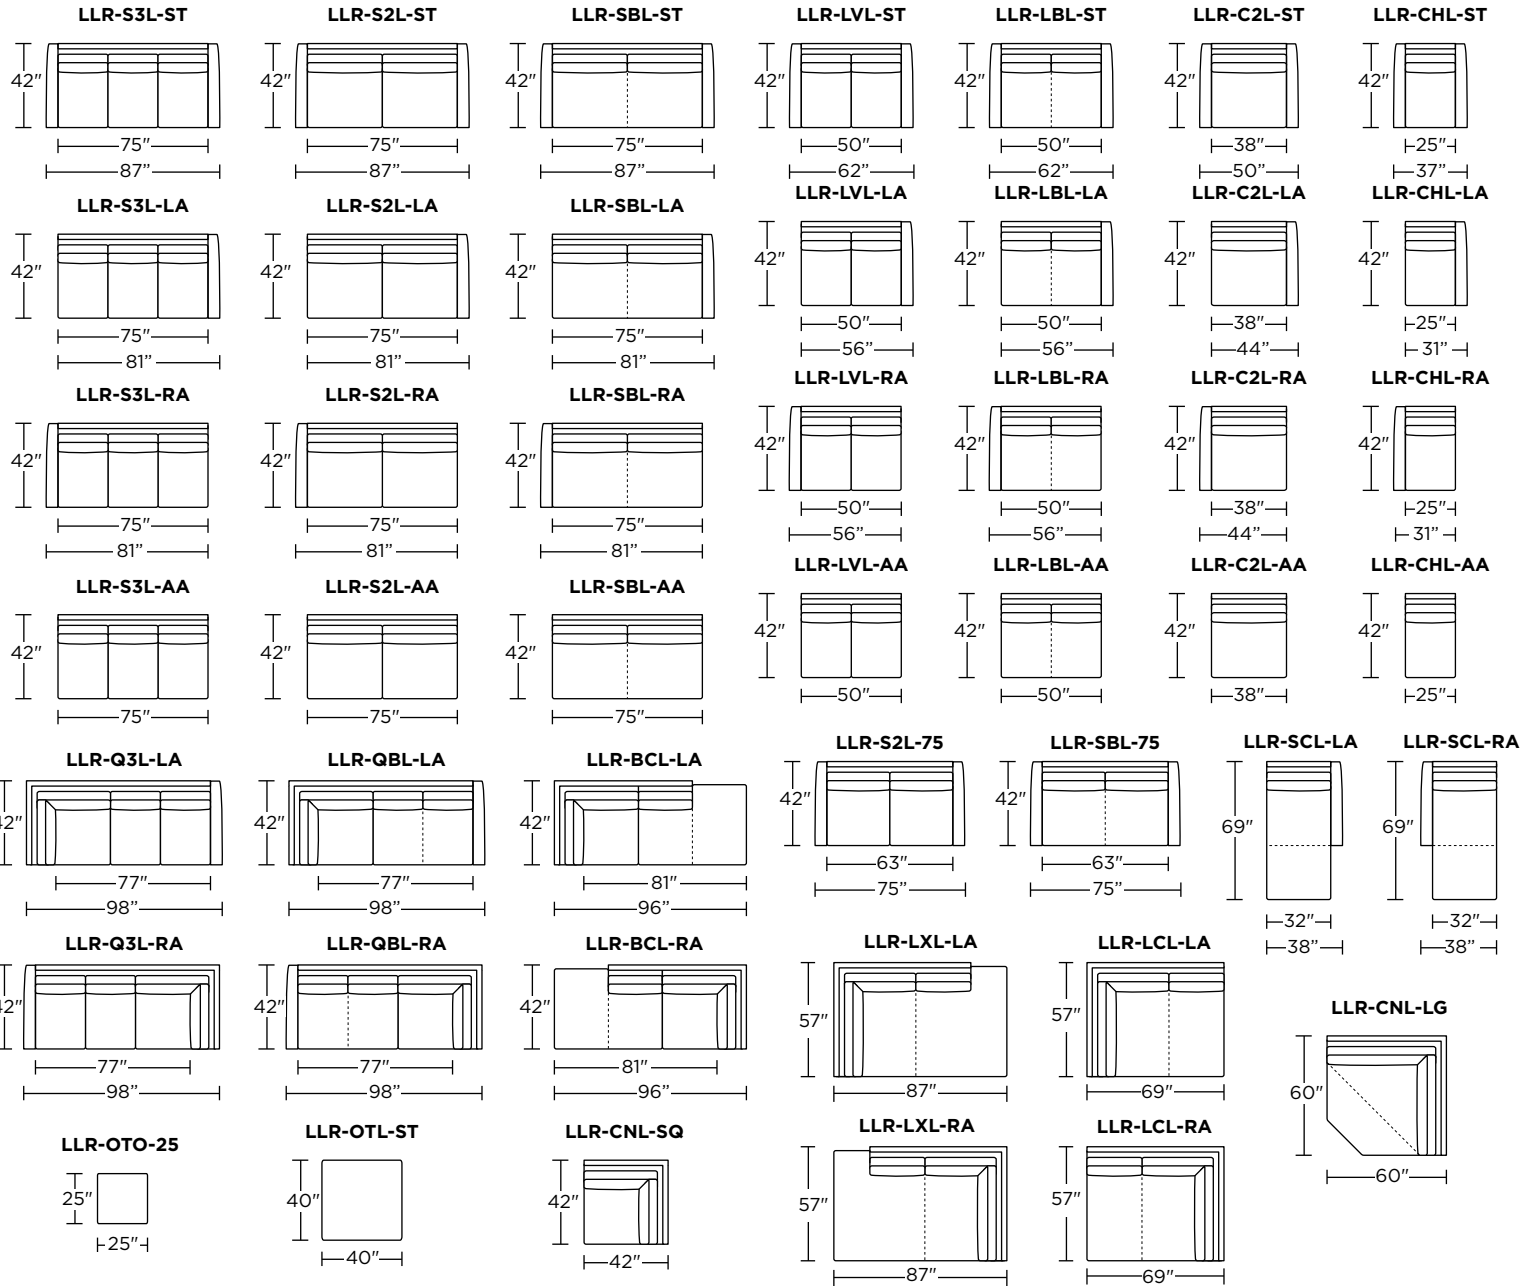

PERSONALIZE WITH AMERICAN LEATHER® ROLLED ARM - GRAND

42" Overall Depth

Standard Features:

- Advanced unidirectional suspension system
- Loose back and seat cushions
- Single-needle top-stitch
- Lifetime warranty on frame and suspension
- Quick-ship delivery

Options:

- Premium high-density, high-resiliency foam seat cushions encased in down
- Premium high-density, high-resiliency foam seat cushions
- Metal legs available in Antique Brass, Burnished Bronze or Polished Nickel finish
- Solid wood legs available in Natural Walnut or Gray Ash
- Contrasting seat and back cushions (two-tone) available
- Low profile back cushions available (overall height 33")
- High profile back cushions available (overall height 36")

Please use actual leather, fabric, Crypton®, Sunbrella® and Ultrasuede® swatches when specifying furniture as the colors shown may vary due to the printing process.

Note: Dotted line indicates seam on leather, Ultrasuede® and up the roll fabrics. Seams are eliminated with railroaded fabrics.