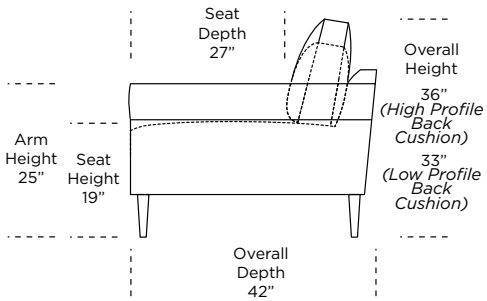

PERSONALIZE WITH AMERICAN LEATHER® ROLLED ARM - GRAND

42" Overall Depth

Standard Features:

- Advanced unidirectional suspension system
- Loose back and seat cushions
- Single-needle top-stitch
- Lifetime warranty on frame and suspension
- Quick-ship delivery

Options:

- Premium high-density, high-resiliency foam seat cushions encased in down
- Premium high-density, high-resiliency foam seat cushions
- Metal legs available in Antique Brass, Burnished Bronze or Polished Nickel finish
- Solid wood legs available in Natural Walnut or Gray Ash
- Contrasting seat and back cushions (two-tone) available
- Low profile back cushions available (overall height 33")
- High profile back cushions available (overall height 36")

Please use actual leather, fabric, Crypton®, Sunbrella® and Ultrasuede® swatches when specifying furniture as the colors shown may vary due to the printing process.

Note: Dotted line indicates seam on leather, Ultrasuede® and up the roll fabrics. Seams are eliminated with railroaded fabrics.