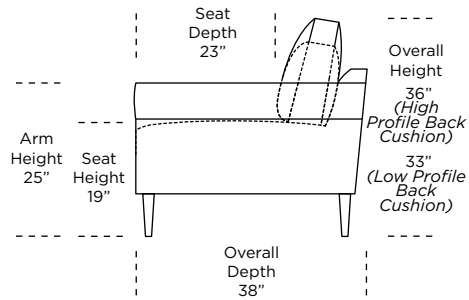

Standard Features:

- Advanced unidirectional suspension system
- Loose back and seat cushions
- Single-needle top-stitch
- Lifetime warranty on frame and suspension
- Quick-ship delivery

Options:

- Premium high-density, high-resiliency foam seat cushions encased in down
- Premium high-density, high-resiliency foam seat cushions
- Metal legs available in Antique Brass, Burnished Bronze or Polished Nickel finish
- Solid wood legs available in Natural Walnut or Gray Ash
- Contrasting seat and back cushions (two-tone) available
- Low profile back cushions available (overall height 33")
- High profile back cushions available (overall height 36")

Please use actual leather, fabric, Crypton®, Sunbrella® and Ultrasuede® swatches when specifying furniture as the colors shown may vary due to the printing process.