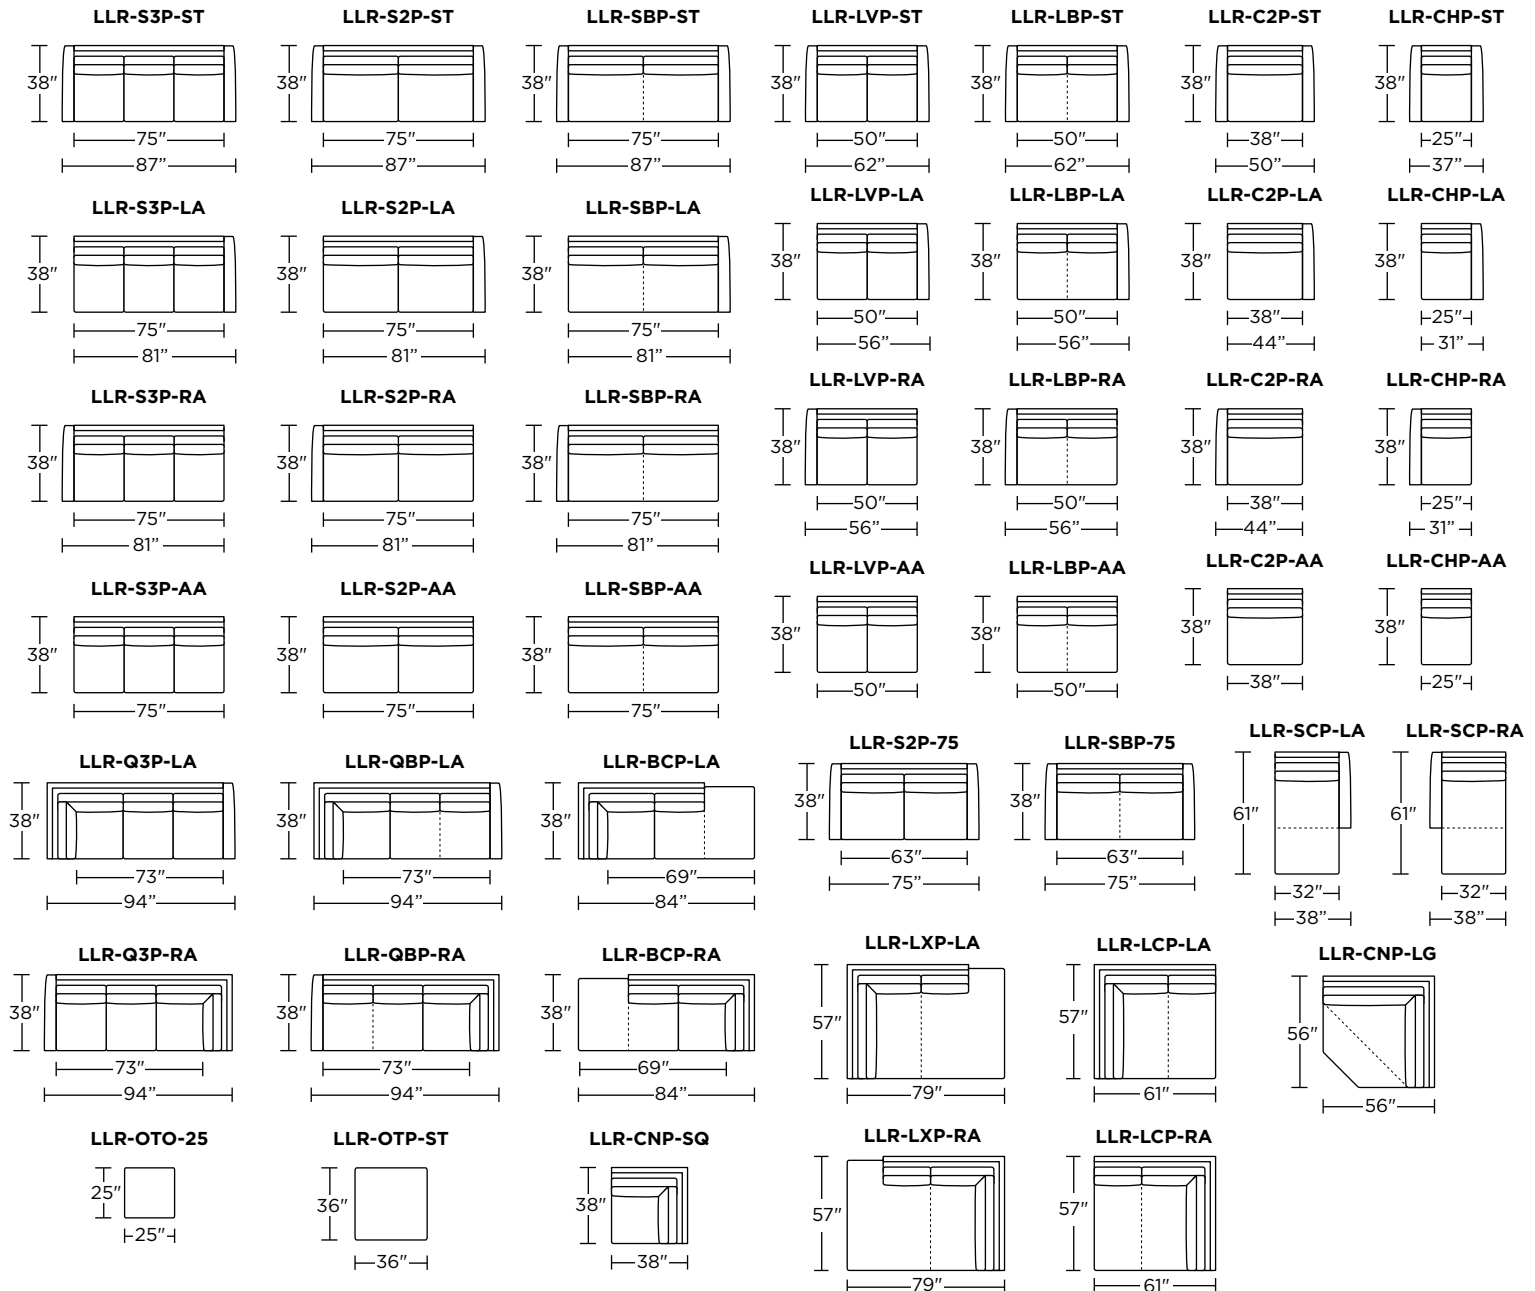

Scale: 1/8 inch = 1 foot
All dimensions are approximate and subject to change.

V.10.27.20

Standard Features:

- Advanced unidirectional suspension system
- Loose back and seat cushions
- Single-needle top-stitch
- Lifetime warranty on frame and suspension
- Quick-ship delivery

Please use actual leather, fabric, Crypton®, Sunbrella® and Ultrasuede® swatches when specifying furniture as the colors shown may vary due to the printing process.

38" Overall Depth

Note: Dotted line indicates seam on leather, Ultrasuede® and up the roll fabrics. Seams are eliminated with railroaded fabrics.