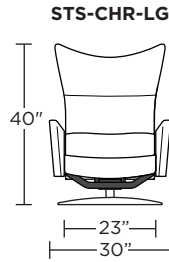

Wall Clearance: ST - 14", LG - 16", XL - 18"

Scale: 1/4 inch = 1 foot
All dimensions are approximate and subject to change.
Specify components from the sitting position.