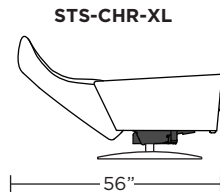

STRATUS

Standard Features:

- Patented weight balanced mechanism
- Monofilament elastic webbing suspension
- Premium high-density, high-resiliency molded foam seat cushion
- Tight back and seat cushion
- Single-needle top-stitch with thick thread
- Manual articulating headrest
- Lifetime warranty on frame and suspension
- Quick-ship delivery
- Ten year warranty on mechanism

Wall Clearance: ST - 14", LG - 16", XL - 18"

Scale: 1/4 inch = 1 foot
All dimensions are approximate and subject to change.
Specify components from the sitting position.