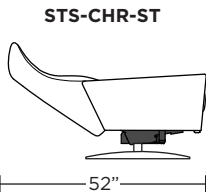

STRATUS

Standard Features:

- Patented weight balanced mechanism
- Monofilament elastic webbing suspension
- Premium high-density, high-resiliency molded foam seat cushion
- Tight back and seat cushion
- Single-needle top-stitch with thick thread
- Manual articulating headrest
- Lifetime warranty on frame and suspension
- Quick-ship delivery
- Ten year warranty on mechanism

Wall Clearance: ST - 14", LG - 16", XL - 18"

Scale: 1/4 inch = 1 foot
All dimensions are approximate and subject to change.
Specify components from the sitting position.