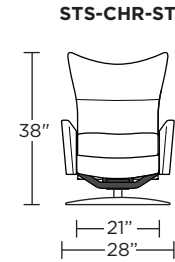

Wall Clearance: ST - 14", LG - 16", XL - 18"

Scale: 1/4 inch = 1 foot
All dimensions are approximate and subject to change.
Specify components from the sitting position.