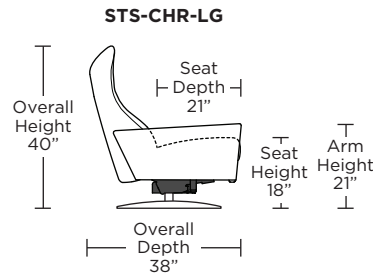

STRATUS

Standard Features:

- Patented weight balanced mechanism
- Monofilament elastic webbing suspension
- Premium high-density, high-resiliency molded foam seat cushion
- Tight back and seat cushion
- Single-needle top-stitch with thick thread
- Manual articulating headrest
- Lifetime warranty on frame and suspension
- Quick-ship delivery
- Ten year warranty on mechanism

Wall Clearance: ST - 14", LG - 16", XL - 18"

Scale: 1/4 inch = 1 foot
All dimensions are approximate and subject to change.
Specify components from the sitting position.