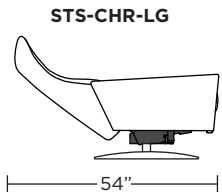

STRATUS

Standard Features:

- Patented weight balanced mechanism
- Monofilament elastic webbing suspension
- Premium high-density, high-resiliency molded foam seat cushion
- Tight back and seat cushion
- Single-needle top-stitch with thick thread
- Manual articulating headrest
- Lifetime warranty on frame and suspension
- Quick-ship delivery
- Ten year warranty on mechanism

Wall Clearance: ST - 14", LG - 16", XL - 18"

Scale: 1/4 inch = 1 foot
All dimensions are approximate and subject to change.
Specify components from the sitting position.