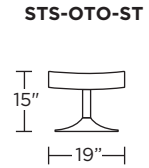

Wall Clearance: ST - 14", LG - 16", XL - 18"

Scale: 1/4 inch = 1 foot
All dimensions are approximate and subject to change.
Specify components from the sitting position.