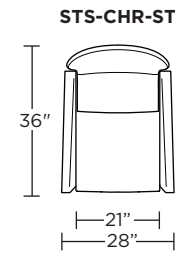

Wall Clearance: ST - 14", LG - 16", XL - 18"

Scale: 1/4 inch = 1 foot
All dimensions are approximate and subject to change.
Specify components from the sitting position.