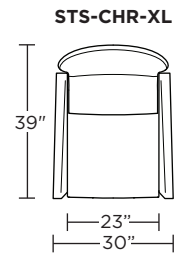

Wall Clearance: ST - 14", LG - 16", XL - 18"

Scale: 1/4 inch = 1 foot
All dimensions are approximate and subject to change.
Specify components from the sitting position.