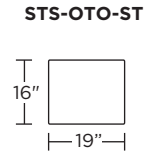

Wall Clearance: ST - 14", LG - 16", XL - 18"

Scale: 1/4 inch = 1 foot
All dimensions are approximate and subject to change.
Specify components from the sitting position.