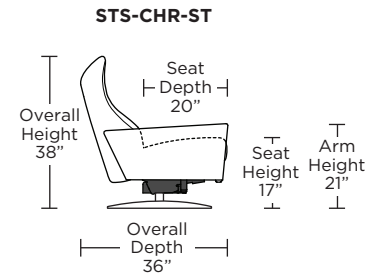

STRATUS

Standard Features:

- Patented weight balanced mechanism
- Monofilament elastic webbing suspension
- Premium high-density, high-resiliency molded foam seat cushion
- Tight back and seat cushion
- Single-needle top-stitch with thick thread
- Manual articulating headrest
- Lifetime warranty on frame and suspension
- Quick-ship delivery
- Ten year warranty on mechanism

Wall Clearance: ST - 14", LG - 16", XL - 18"

Scale: 1/4 inch = 1 foot
All dimensions are approximate and subject to change.
Specify components from the sitting position.