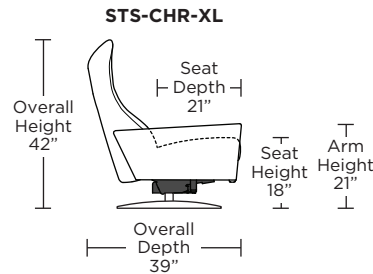

STRATUS

Standard Features:

- Patented weight balanced mechanism
- Monofilament elastic webbing suspension
- Premium high-density, high-resiliency molded foam seat cushion
- Tight back and seat cushion
- Single-needle top-stitch with thick thread
- Manual articulating headrest
- Lifetime warranty on frame and suspension
- Quick-ship delivery
- Ten year warranty on mechanism

Wall Clearance: ST - 14", LG - 16", XL - 18"

Scale: 1/4 inch = 1 foot
All dimensions are approximate and subject to change.
Specify components from the sitting position.