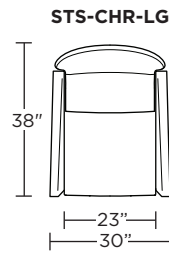

Wall Clearance: ST - 14", LG - 16", XL - 18"

Scale: 1/4 inch = 1 foot
All dimensions are approximate and subject to change.
Specify components from the sitting position.