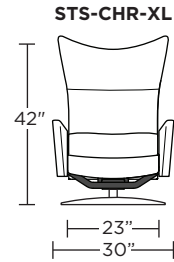

Wall Clearance: ST - 14", LG - 16", XL - 18"

Scale: 1/4 inch = 1 foot
All dimensions are approximate and subject to change.
Specify components from the sitting position.