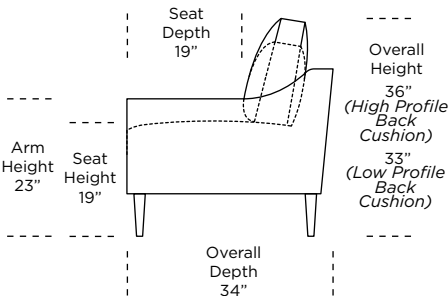

PERSONALIZE WITH AMERICAN LEATHER® SLOPE ARM - MICRO

34" Overall Depth

Standard Features:

- Advanced unidirectional suspension system
- Loose back and seat cushions
- Single-needle top-stitch
- Lifetime warranty on frame and suspension
- Quick-ship delivery

Options:

- Premium high-density, high-resiliency foam seat cushions encased in down
- Premium high-density, high-resiliency foam seat cushions
- Metal legs available in Antique Brass, Burnished Bronze or Polished Nickel finish
- Solid wood legs available in Natural Walnut or Gray Ash
- Contrasting seat and back cushions (two-tone) available
- Low profile back cushions available (overall height 33")
- High profile back cushions available (overall height 36")

Please use actual leather, fabric, Crypton®, Sunbrella® and Ultrasuede® swatches when specifying furniture as the colors shown may vary due to the printing process.

Note: Dotted line indicates seam on leather, Ultrasuede® and up the roll fabrics. Seams are eliminated with railroaded fabrics.