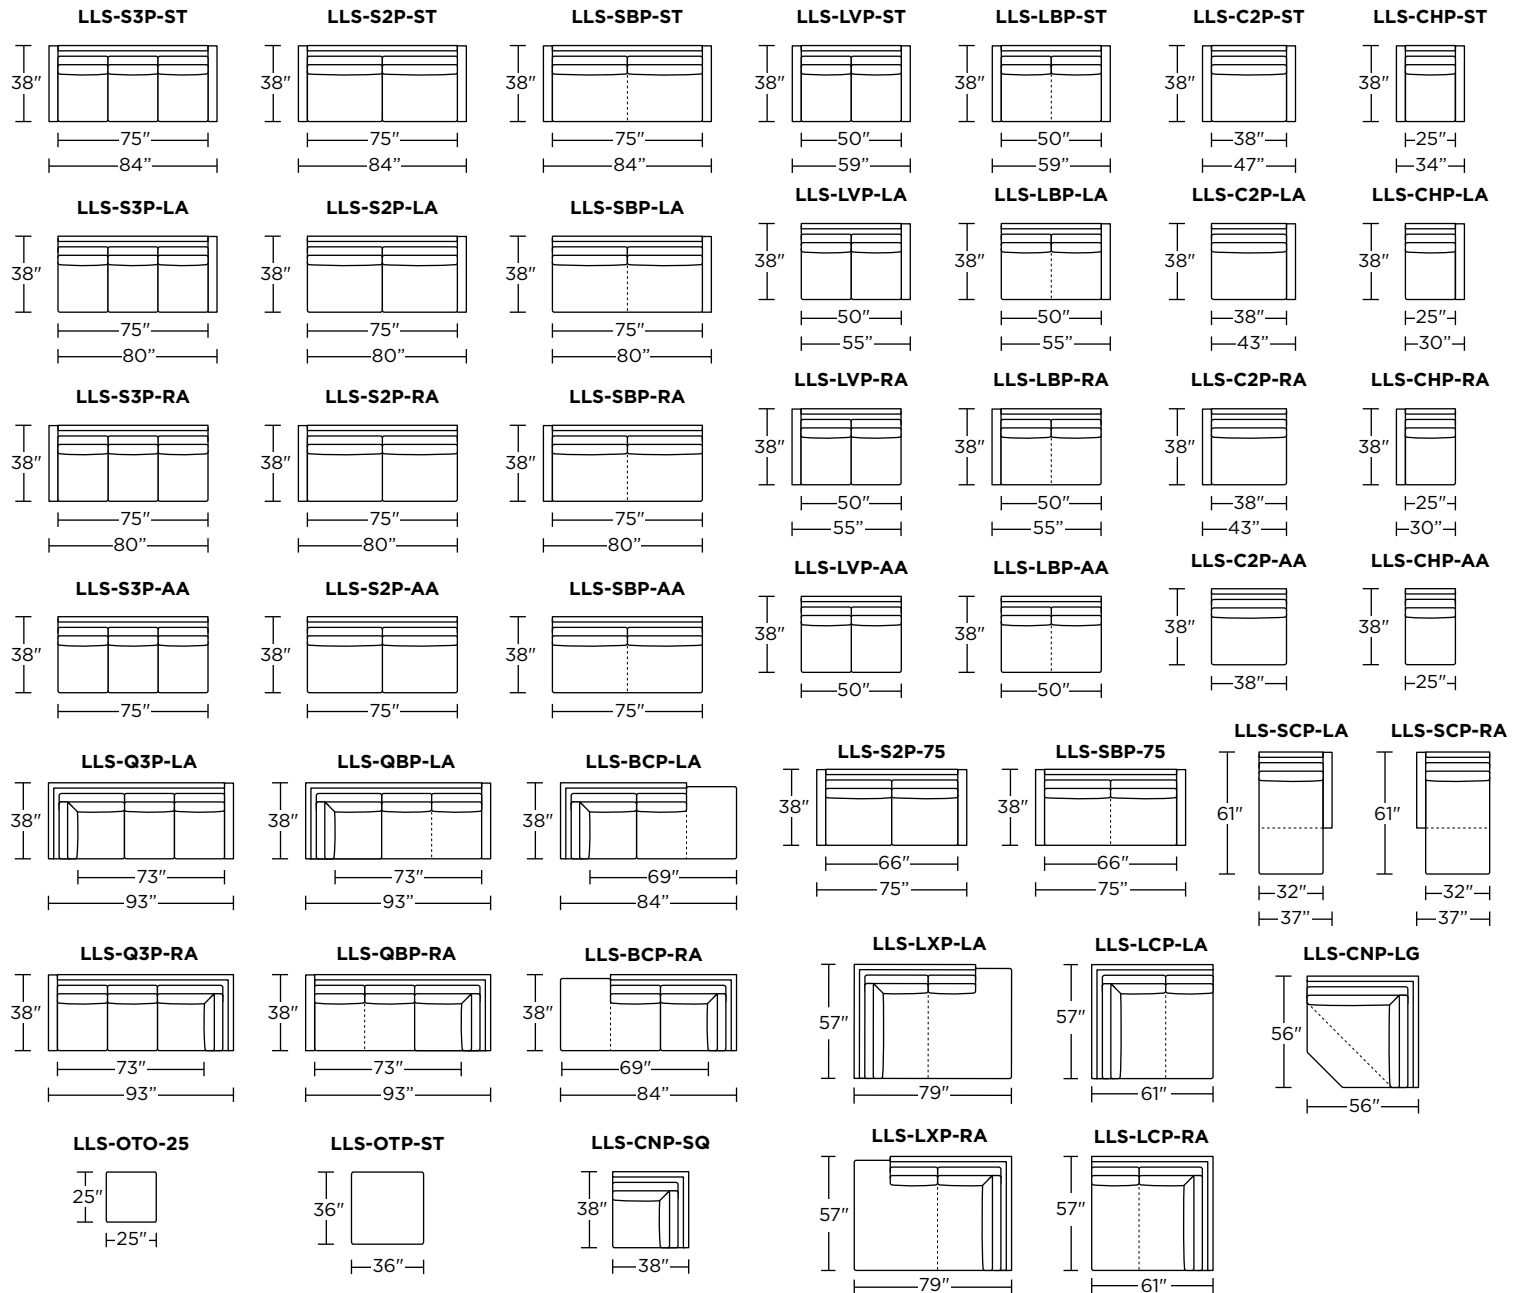

Standard Features:

- Advanced unidirectional suspension system
- Loose back and seat cushions
- Single-needle top-stitch
- Lifetime warranty on frame and suspension
- Quick-ship delivery

Options:

- Premium high-density, high-resiliency foam seat cushions encased in down
- Premium high-density, high-resiliency foam seat cushions
- Metal legs available in Antique Brass, Burnished Bronze or Polished Nickel finish
- Solid wood legs available in Natural Walnut or Gray Ash
- Contrasting seat and back cushions (two-tone) available
- Low profile back cushions available (overall height 33")
- High profile back cushions available (overall height 36")

Please use actual leather, fabric, Crypton®, Sunbrella® and Ultrasuede® swatches when specifying furniture as the colors shown may vary due to the printing process.

38" Overall Depth

Note: Dotted line indicates seam on leather, Ultrasuede® and up the roll fabrics. Seams are eliminated with railroaded fabrics.