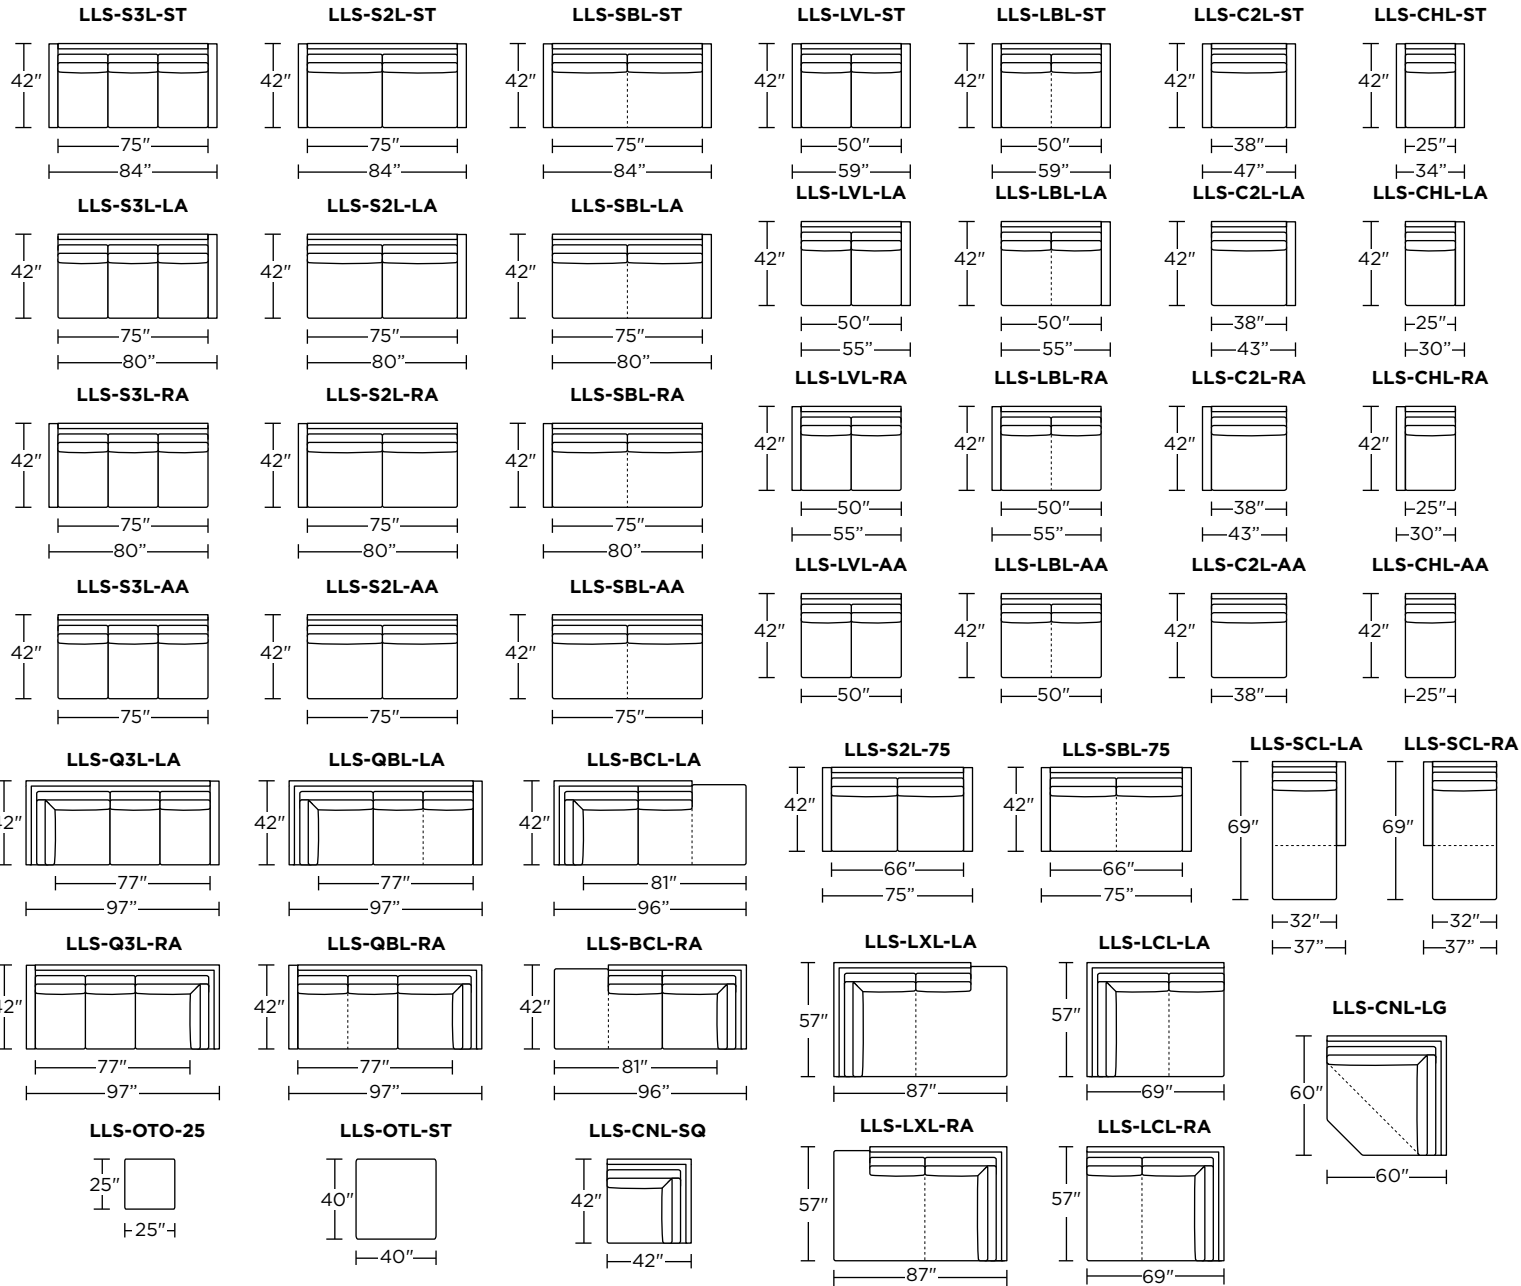

PERSONALIZE WITH AMERICAN LEATHER® SLOPE ARM - GRAND

42" Overall Depth

Standard Features:

- Advanced unidirectional suspension system
- Loose back and seat cushions
- Single-needle top-stitch
- Lifetime warranty on frame and suspension
- Quick-ship delivery

Options:

- Premium high-density, high-resiliency foam seat cushions encased in down
- Premium high-density, high-resiliency foam seat cushions
- Metal legs available in Antique Brass, Burnished Bronze or Polished Nickel finish
- Solid wood legs available in Natural Walnut or Gray Ash
- Contrasting seat and back cushions (two-tone) available
- Low profile back cushions available (overall height 33")
- High profile back cushions available (overall height 36")

Please use actual leather, fabric, Crypton®, Sunbrella® and Ultrasuede® swatches when specifying furniture as the colors shown may vary due to the printing process.

Note: Dotted line indicates seam on leather, Ultrasuede® and up the roll fabrics. Seams are eliminated with railroaded fabrics.