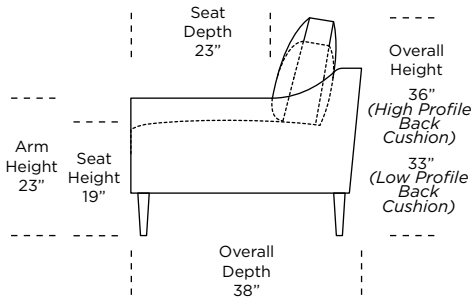

Please use actual leather, fabric, Crypton®, Sunbrella® and Ultrasuede® swatches when specifying furniture as the colors shown may vary due to the printing process.

38" Overall Depth

Note: Dotted line indicates seam on leather, Ultrasuede® and up the roll fabrics. Seams are eliminated with railroaded fabrics.