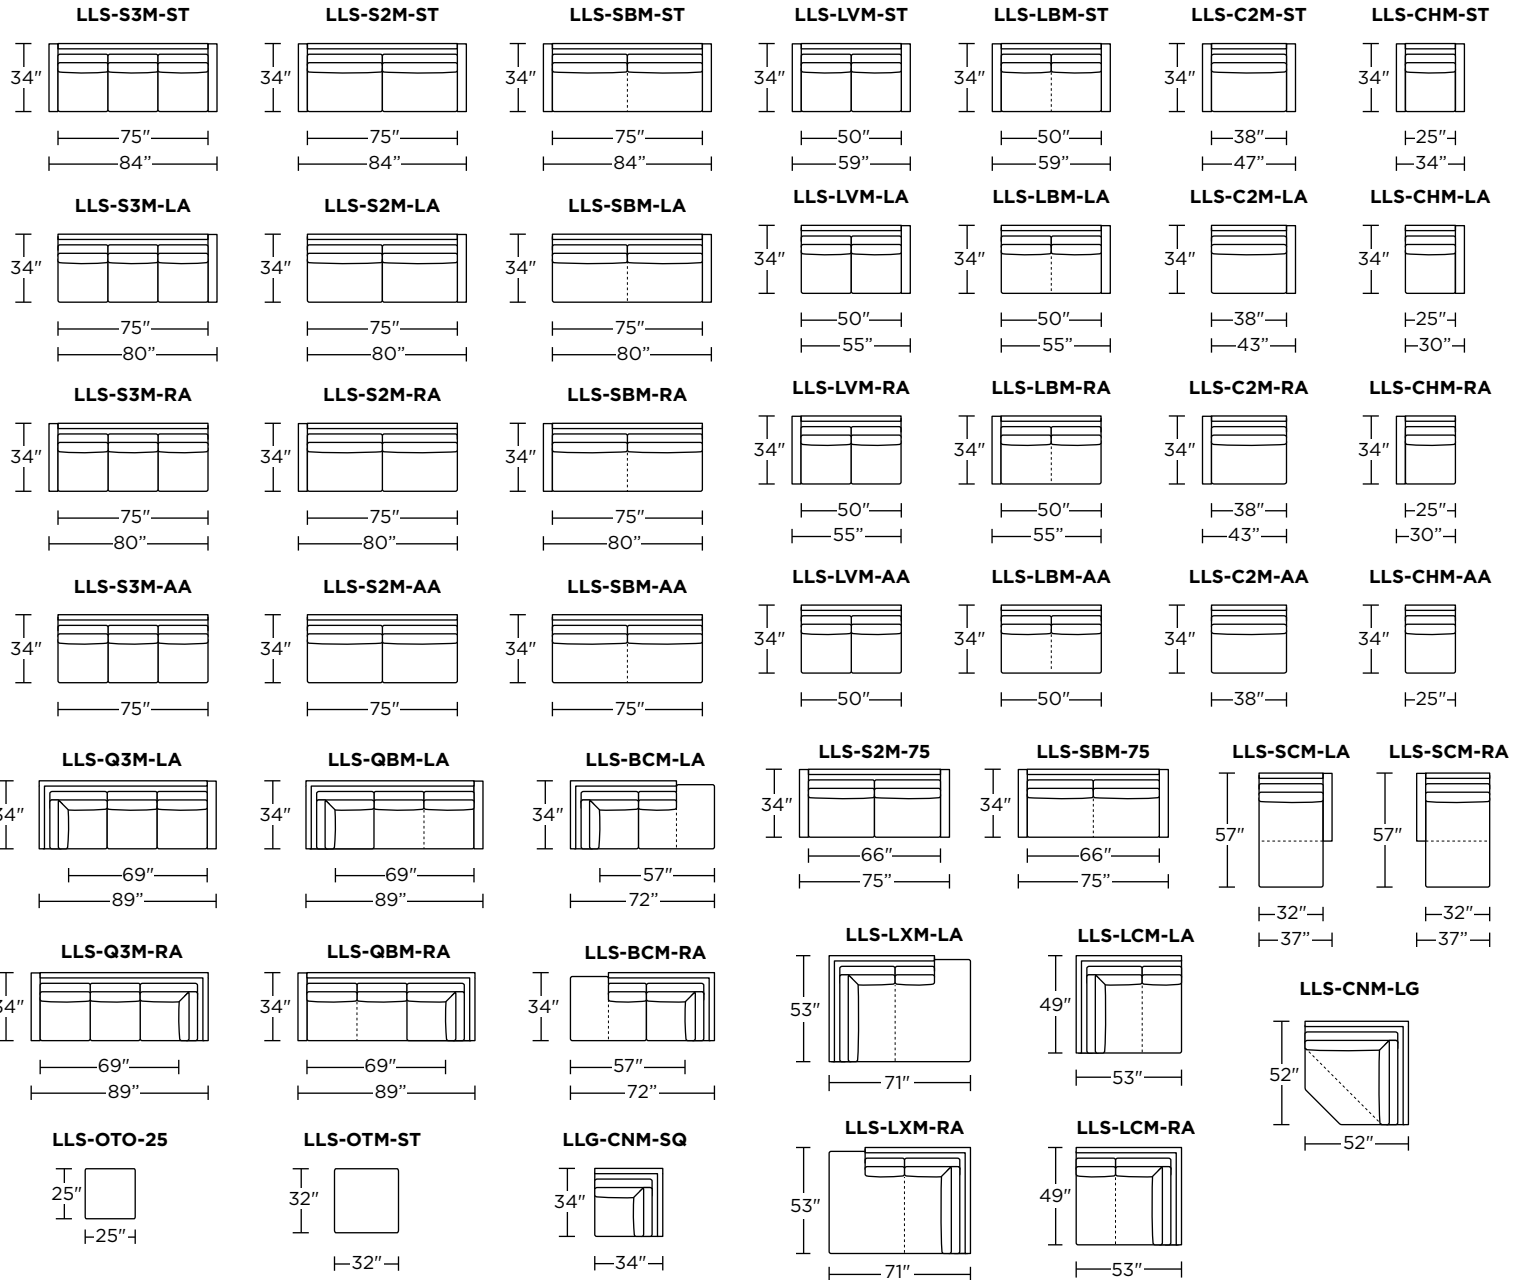

PERSONALIZE WITH AMERICAN LEATHER® SLOPE ARM - MICRO

34" Overall Depth

Standard Features:

- Advanced unidirectional suspension system
- Loose back and seat cushions
- Single-needle top-stitch
- Lifetime warranty on frame and suspension
- Quick-ship delivery

Options:

- Premium high-density, high-resiliency foam seat cushions encased in down
- Premium high-density, high-resiliency foam seat cushions
- Metal legs available in Antique Brass, Burnished Bronze or Polished Nickel finish
- Solid wood legs available in Natural Walnut or Gray Ash
- Contrasting seat and back cushions (two-tone) available
- Low profile back cushions available (overall height 33")
- High profile back cushions available (overall height 36")

Please use actual leather, fabric, Crypton®, Sunbrella® and Ultrasuede® swatches when specifying furniture as the colors shown may vary due to the printing process.

Note: Dotted line indicates seam on leather, Ultrasuede® and up the roll fabrics. Seams are eliminated with railroaded fabrics.