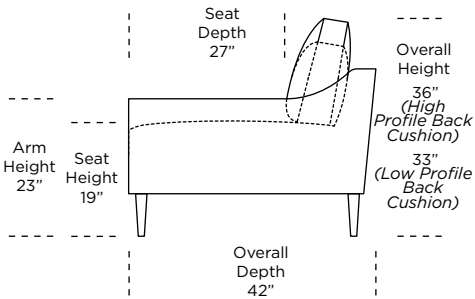

PERSONALIZE WITH AMERICAN LEATHER® SLOPE ARM - GRAND

42" Overall Depth

Standard Features:

- Advanced unidirectional suspension system
- Loose back and seat cushions
- Single-needle top-stitch
- Lifetime warranty on frame and suspension
- Quick-ship delivery

Options:

- Premium high-density, high-resiliency foam seat cushions encased in down
- Premium high-density, high-resiliency foam seat cushions
- Metal legs available in Antique Brass, Burnished Bronze or Polished Nickel finish
- Solid wood legs available in Natural Walnut or Gray Ash
- Contrasting seat and back cushions (two-tone) available
- Low profile back cushions available (overall height 33")
- High profile back cushions available (overall height 36")

Please use actual leather, fabric, Crypton®, Sunbrella® and Ultrasuede® swatches when specifying furniture as the colors shown may vary due to the printing process.

Note: Dotted line indicates seam on leather, Ultrasuede® and up the roll fabrics. Seams are eliminated with railroaded fabrics.