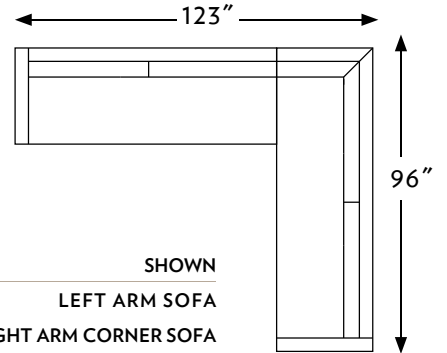

## 537 WEEKEND

1:80 SCALE SHOWN

53734 SHOWN LEFT ARM SOFA  
53731 RIGHT ARM CORNER SOFA

53709	CORNER CHAIR
TOTAL	W37" D37" H32"
SEAT	W22" D22" H18"
ARMS	--- --- H32"

53711	R ARM CHAIR
TOTAL	W34" D37" H32"
SEAT	W26" D22" H18"
ARMS	--- --- H24"

53721	R ARM LOVESEAT
TOTAL	W60" D37" H32"
SEAT	W52" D22" H18"
ARMS	--- --- H24"

53722	L ARM LOVESEAT
TOTAL	W60" D37" H32"
SEAT	W52" D22" H18"
ARMS	--- --- H24"

53723	ARMLESS LOVESEAT
TOTAL	W52" D37" H32"
SEAT	W52" D22" H18"
ARMS	--- --- ---

53730	94° SOFA
TOTAL	W94" D37" H32"
SEAT	W78" D22" H18"
ARMS	--- --- H24"

53731	R ARM CORNER SOFA
TOTAL	W96" D37" H32"
SEAT	W79" D22" H18"
ARMS	--- --- H24"

53732	L ARM CORNER SOFA
TOTAL	W96" D37" H32"
SEAT	W79" D22" H18"
ARMS	--- --- H24"

53782	L ARM LG SOFA
TOTAL	W96" D37" H32"
SEAT	W88" D22" H18"
ARMS	--- --- H24"