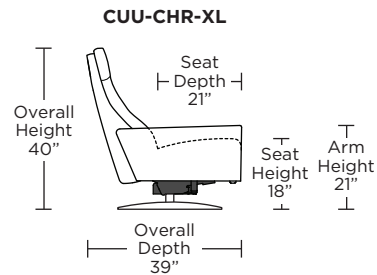

CUMULUS

Standard Features:

- Patented weight balanced mechanism
- Monofilament elastic webbing suspension
- Premium high-density, high-resiliency molded foam seat cushion encased in down
- Down encased cushioning
- Semi-attached back cushion
- Tight seat cushion
- Single-needle top-stitch with thick thread
- Manual articulating headrest
- Lifetime warranty on frame and suspension
- Quick-ship delivery
- Ten year warranty on mechanism

Wall Clearance: ST - 14", LG - 16", XL - 18"

Scale: 1/4 inch = 1 foot
All dimensions are approximate and subject to change.
Specify components from the sitting position.