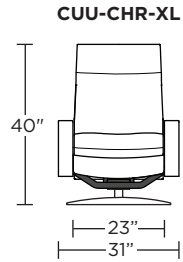

Wall Clearance: ST - 14", LG - 16", XL - 18"

Scale: 1/4 inch = 1 foot
All dimensions are approximate and subject to change.
Specify components from the sitting position.