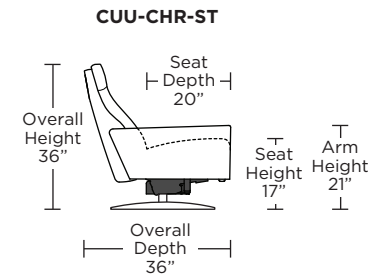

CUMULUS

Standard Features:

- Patented weight balanced mechanism
- Monofilament elastic webbing suspension
- Premium high-density, high-resiliency molded foam seat cushion encased in down
- Down encased cushioning
- Semi-attached back cushion
- Tight seat cushion
- Single-needle top-stitch with thick thread
- Manual articulating headrest
- Lifetime warranty on frame and suspension
- Quick-ship delivery
- Ten year warranty on mechanism

Wall Clearance: ST - 14", LG - 16", XL - 18"

Scale: 1/4 inch = 1 foot
All dimensions are approximate and subject to change.
Specify components from the sitting position.