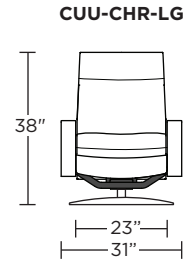

Wall Clearance: ST - 14", LG - 16", XL - 18"

Scale: 1/4 inch = 1 foot
All dimensions are approximate and subject to change.
Specify components from the sitting position.