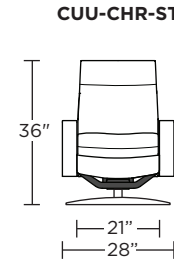

Wall Clearance: ST - 14", LG - 16", XL - 18"

Scale: 1/4 inch = 1 foot
All dimensions are approximate and subject to change.
Specify components from the sitting position.