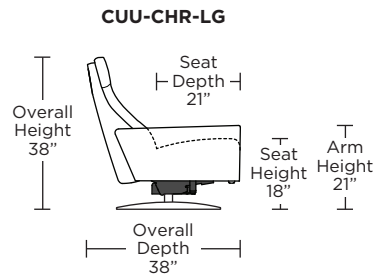

CUMULUS

Standard Features:

- Patented weight balanced mechanism
- Monofilament elastic webbing suspension
- Premium high-density, high-resiliency molded foam seat cushion encased in down
- Down encased cushioning
- Semi-attached back cushion
- Tight seat cushion
- Single-needle top-stitch with thick thread
- Manual articulating headrest
- Lifetime warranty on frame and suspension
- Quick-ship delivery
- Ten year warranty on mechanism

Wall Clearance: ST - 14", LG - 16", XL - 18"

Scale: 1/4 inch = 1 foot
All dimensions are approximate and subject to change.
Specify components from the sitting position.