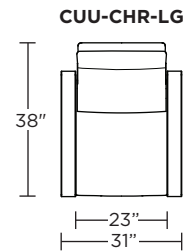

Wall Clearance: ST - 14", LG - 16", XL - 18"

Scale: 1/4 inch = 1 foot
All dimensions are approximate and subject to change.
Specify components from the sitting position.