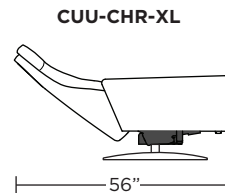

CUMULUS

Standard Features:

- Patented weight balanced mechanism
- Monofilament elastic webbing suspension
- Premium high-density, high-resiliency molded foam seat cushion encased in down
- Down encased cushioning
- Semi-attached back cushion
- Tight seat cushion
- Single-needle top-stitch with thick thread
- Manual articulating headrest
- Lifetime warranty on frame and suspension
- Quick-ship delivery
- Ten year warranty on mechanism

Wall Clearance: ST - 14", LG - 16", XL - 18"

Scale: 1/4 inch = 1 foot
All dimensions are approximate and subject to change.
Specify components from the sitting position.