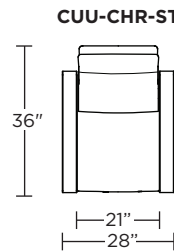

Wall Clearance: ST - 14", LG - 16", XL - 18"

Scale: 1/4 inch = 1 foot
All dimensions are approximate and subject to change.
Specify components from the sitting position.