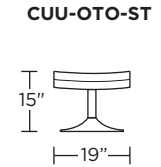

CUMULUS

Standard Features:

- Patented weight balanced mechanism
- Monofilament elastic webbing suspension
- Premium high-density, high-resiliency molded foam seat cushion encased in down
- Down encased cushioning
- Semi-attached back cushion
- Tight seat cushion
- Single-needle top-stitch with thick thread
- Manual articulating headrest
- Lifetime warranty on frame and suspension
- Quick-ship delivery
- Ten year warranty on mechanism

Wall Clearance: ST - 14", LG - 16", XL - 18"

Scale: 1/4 inch = 1 foot
All dimensions are approximate and subject to change.
Specify components from the sitting position.