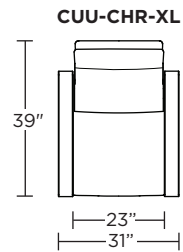

Wall Clearance: ST - 14", LG - 16", XL - 18"

Scale: 1/4 inch = 1 foot
All dimensions are approximate and subject to change.
Specify components from the sitting position.