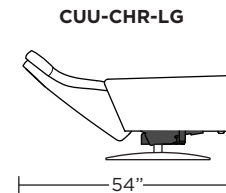

CUMULUS

Standard Features:

- Patented weight balanced mechanism
- Monofilament elastic webbing suspension
- Premium high-density, high-resiliency molded foam seat cushion encased in down
- Down encased cushioning
- Semi-attached back cushion
- Tight seat cushion
- Single-needle top-stitch with thick thread
- Manual articulating headrest
- Lifetime warranty on frame and suspension
- Quick-ship delivery
- Ten year warranty on mechanism

Wall Clearance: ST - 14", LG - 16", XL - 18"

Scale: 1/4 inch = 1 foot
All dimensions are approximate and subject to change.
Specify components from the sitting position.