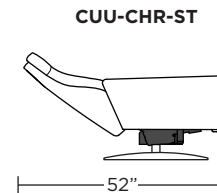

CUMULUS

Standard Features:

- Patented weight balanced mechanism
- Monofilament elastic webbing suspension
- Premium high-density, high-resiliency molded foam seat cushion encased in down
- Down encased cushioning
- Semi-attached back cushion
- Tight seat cushion
- Single-needle top-stitch with thick thread
- Manual articulating headrest
- Lifetime warranty on frame and suspension
- Quick-ship delivery
- Ten year warranty on mechanism

Wall Clearance: ST - 14", LG - 16", XL - 18"

Scale: 1/4 inch = 1 foot
All dimensions are approximate and subject to change.
Specify components from the sitting position.