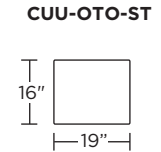

CUMULUS

Standard Features:

- Patented weight balanced mechanism
- Monofilament elastic webbing suspension
- Premium high-density, high-resiliency molded foam seat cushion encased in down
- Down encased cushioning
- Semi-attached back cushion
- Tight seat cushion
- Single-needle top-stitch with thick thread
- Manual articulating headrest
- Lifetime warranty on frame and suspension
- Quick-ship delivery
- Ten year warranty on mechanism

Wall Clearance: ST - 14", LG - 16", XL - 18"

Scale: 1/4 inch = 1 foot
All dimensions are approximate and subject to change.
Specify components from the sitting position.