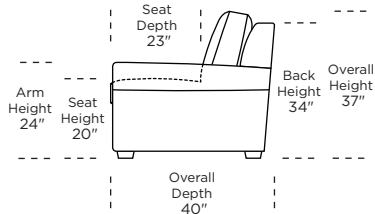

Standard Comfort Sleeper®

Features:

- Featuring the patented Tiffany 24/7™ platform sleep system
- Room to stretch out with true 80 inches of bedroom-length sleeping surface
- Ultimate comfort on five inches of plush, high-density foam mattress
- Under-sofa dust covers keeps dust and dirt from ever touching the mattress
- Zero wall clearance
- Quick-ship delivery
- Double-needle top-stitch
- High-density, high-resiliency foam seat cushions
- Loose back and seat cushions
- Limited lifetime warranty on frame
- 10-year mechanism warranty

Leg height is 2"

Please use actual leather, fabric, Crypton®, Sunbrella® and Ultrasuede® swatches when specifying furniture as the colors shown may vary due to the printing process.

Note: Seat depth includes cushion overhang which may be up to 1"

* Picture shows left arm seated. Please specify left or right arm seated when ordering.

All orders are in seated position.

† Dotted lines for Queen Plus sizes indicates the number of seats.

All dimensions are approximate and subject to change.