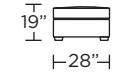

* Picture shows left arm seated. Please specify left or right arm seated when ordering.

All orders are in seated position.

† Dotted lines for Queen Plus sizes indicates the number of seats.

All dimensions are approximate and subject to change.

‡ Chaise lifts up to reveal hidden storage space. • Storage

GAINES

GAI-STO-DW•

GAI-STO-DW•

GAI-OTO-ST
GAI-STO-ST•

GAI-OTO-ST
GAI-STO-ST•