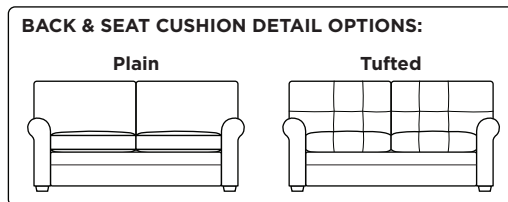

Standard Comfort Sleeper®

Features:

- Featuring the patented Tiffany 24/7™ platform sleep system
- Room to stretch out with true 80 inches of bedroom-length sleeping surface
- Ultimate comfort on five inches of plush, high-density foam mattress
- Under-sofa dust covers keeps dust and dirt from ever touching the mattress
- Zero wall clearance
- Quick-ship delivery
- Double-needle top-stitch
- High-density, high-resiliency foam seat cushions
- Loose back and seat cushions
- Limited lifetime warranty on frame
- 10-year mechanism warranty

Mattress Options:

- HiPerform with Crypton™ ticking
- Cooling Gel
- Tempur-Pedic®

Options:

- High-density, high-resiliency foam seat cushions encased in down and down back cushions available
- Bench seat cushion
- Tufted back and seat cushion decorative detail
- Wood legs available in Acorn, Espresso or Walnut finish
- Ottomans available with casters

Leg height is 2"

Please use actual leather, fabric, Crypton®, Sunbrella® and Ultrasuede® swatches when specifying furniture as the colors shown may vary due to the printing process.

Note: Seat depth includes cushion overhang which may be up to 1"