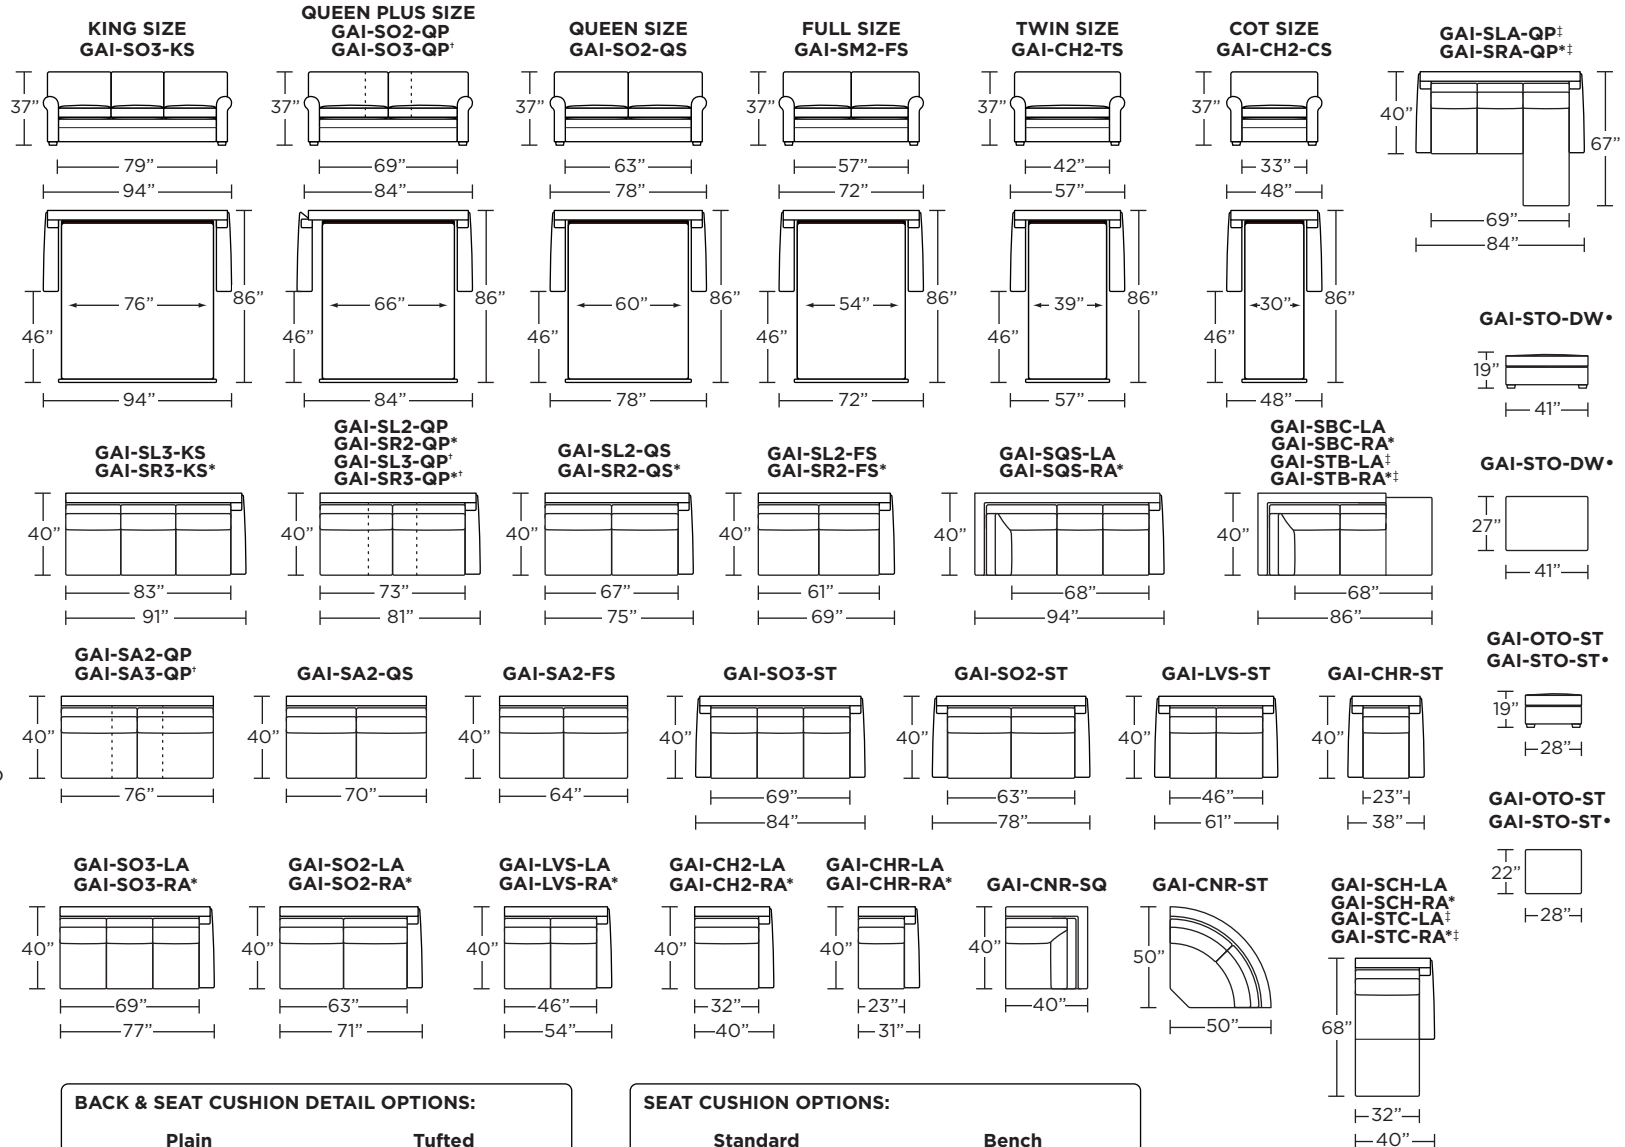

Standard Comfort Sleeper®

Features:

- Featuring the patented Tiffany 24/7™ platform sleep system
- Room to stretch out with true 80 inches of bedroom-length sleeping surface
- Ultimate comfort on five inches of plush, high-density foam mattress
- Under-sofa dust covers keeps dust and dirt from ever touching the mattress
- Zero wall clearance
- Quick-ship delivery
- Double-needle top-stitch
- High-density, high-resiliency foam seat cushions
- Loose back and seat cushions
- Limited lifetime warranty on frame
- 10-year mechanism warranty

Leg height is 2"

Please use actual leather, fabric, Crypton®, Sunbrella® and Ultrasuede® swatches when specifying furniture as the colors shown may vary due to the printing process.

Note: Seat depth includes cushion overhang which may be up to 1"

* Picture shows left arm seated. Please specify left or right arm seated when ordering.

All orders are in seated position.

† Dotted lines for Queen Plus sizes indicates the number of seats.

All dimensions are approximate and subject to change.