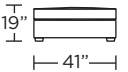

Leg height is 2"

Please use actual leather, fabric, Crypton®, Sunbrella® and Ultrasuede® swatches when specifying furniture as the colors shown may vary due to the printing process.

Note: Seat depth includes cushion overhang which may be up to 1"

* Picture shows left arm seated. Please specify left or right arm seated when ordering.

All orders are in seated position.

† Dotted lines for Queen Plus sizes indicates the number of seats.

All dimensions are approximate and subject to change.

‡ Chaise lifts up to reveal hidden storage space. • Storage

GAINES

GAI-STO-DW•

GAI-STO-DW•

GAI-OTO-ST
GAI-STO-ST•

GAI-OTO-ST
GAI-STO-ST•