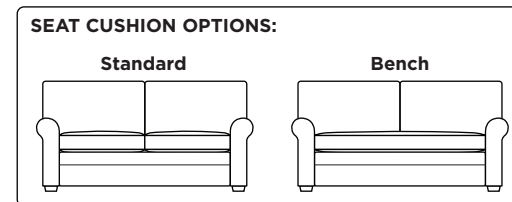

Standard Comfort Sleeper®

Features:

- Featuring the patented Tiffany 24/7™ platform sleep system
- Room to stretch out with true 80 inches of bedroom-length sleeping surface
- Ultimate comfort on five inches of plush, high-density foam mattress
- Under-sofa dust covers keeps dust and dirt from ever touching the mattress
- Zero wall clearance
- Quick-ship delivery
- Double-needle top-stitch
- High-density, high-resiliency foam seat cushions
- Loose back and seat cushions
- Limited lifetime warranty on frame
- 10-year mechanism warranty

Leg height is 2"

Please use actual leather, fabric, Crypton®, Sunbrella® and Ultrasuede® swatches when specifying furniture as the colors shown may vary due to the printing process.

Note: Seat depth includes cushion overhang which may be up to 1"

* Picture shows left arm seated. Please specify left or right arm seated when ordering.

All orders are in seated position.

† Dotted lines for Queen Plus sizes indicates the number of seats.

All dimensions are approximate and subject to change.