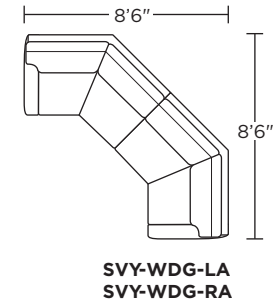

Suggested Configurations

Note: Dotted line indicates seam on leather, Ultrasuede® and up the roll fabrics. Seams are eliminated with railroaded fabrics.

Scale: 1/8 inch = 1 foot
All dimensions are approximate and subject to change.
Specify components from the sitting position.