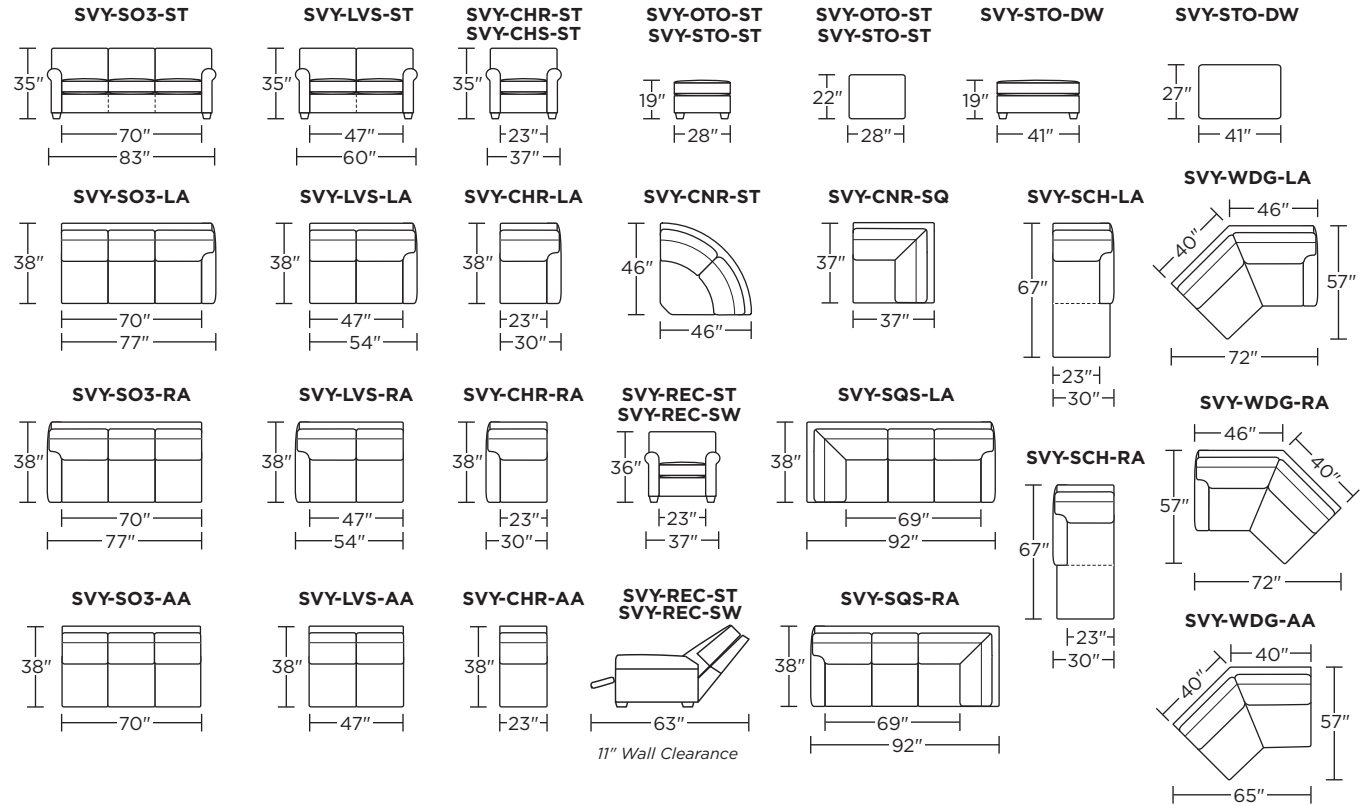

Suggested Configurations

Note: Dotted line indicates seam on leather, Ultrasuede® and up the roll fabrics. Seams are eliminated with railroaded fabrics.

Scale: 1/8 inch = 1 foot
All dimensions are approximate and subject to change.
Specify components from the sitting position.