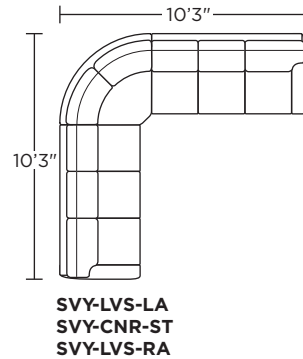

Suggested Configurations

Note: Dotted line indicates seam on leather, Ultrasuede® and up the roll fabrics. Seams are eliminated with railroaded fabrics.

Scale: 1/8 inch = 1 foot
All dimensions are approximate and subject to change.
Specify components from the sitting position.