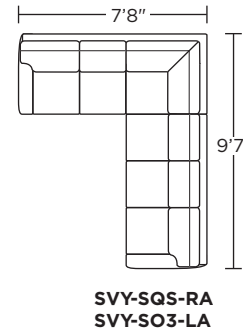

Suggested Configurations

Note: Dotted line indicates seam on leather, Ultrasuede® and up the roll fabrics. Seams are eliminated with railroaded fabrics.

Scale: 1/8 inch = 1 foot
All dimensions are approximate and subject to change.
Specify components from the sitting position.