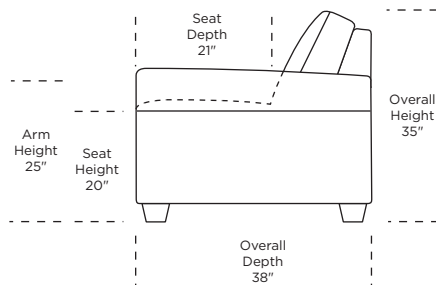

Suggested Configurations

Note: Dotted line indicates seam on leather, Ultrasuede® and up the roll fabrics. Seams are eliminated with railroaded fabrics.

Scale: 1/8 inch = 1 foot
All dimensions are approximate and subject to change.
Specify components from the sitting position.