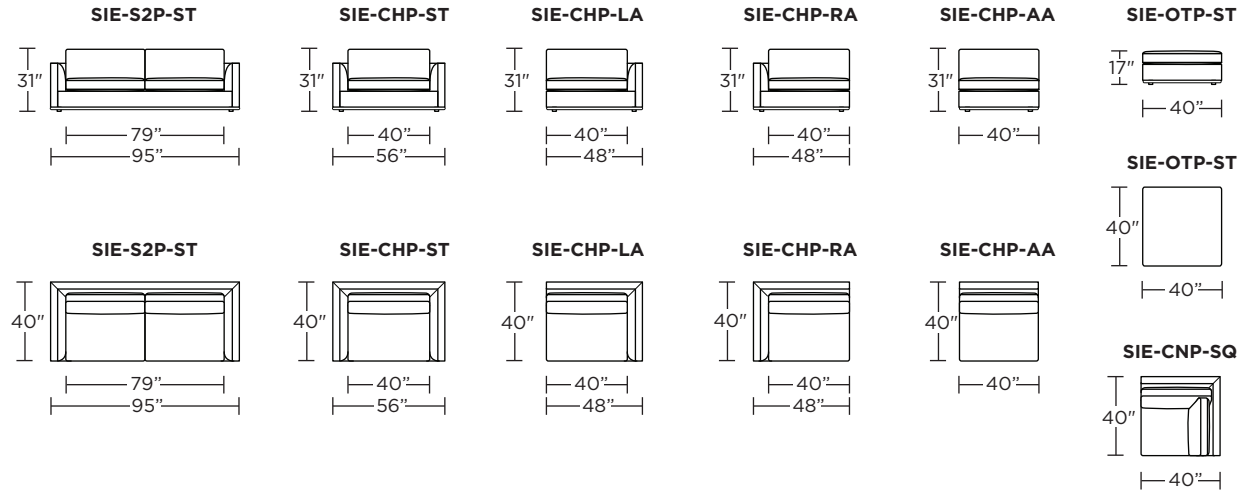

Standard Features:

- Advanced unidirectional suspension system
- Premium high-density, high-resiliency foam seat cushions
- Premium down-filled back cushions
- Loose back and seat cushions
- Double-needle top-stitch
- Leather welt cord trim**
- Limited lifetime warranty on frame and suspension
- Quick-ship delivery

Options:

- Metal base available in Antique Brass, Burnished Bronze, or Polished Nickel
- Premium fiber-filled back cushions
- Extra-firm premium high-density, high-resiliency foam seat cushions
- Contrasting leather welt detail available**

Please use actual leather, fabric, Crypton®, Sunbrella® and Ultrasuede® swatches when specifying furniture as the colors shown may vary due to the printing process.

SIENA

Studio:

Grand: